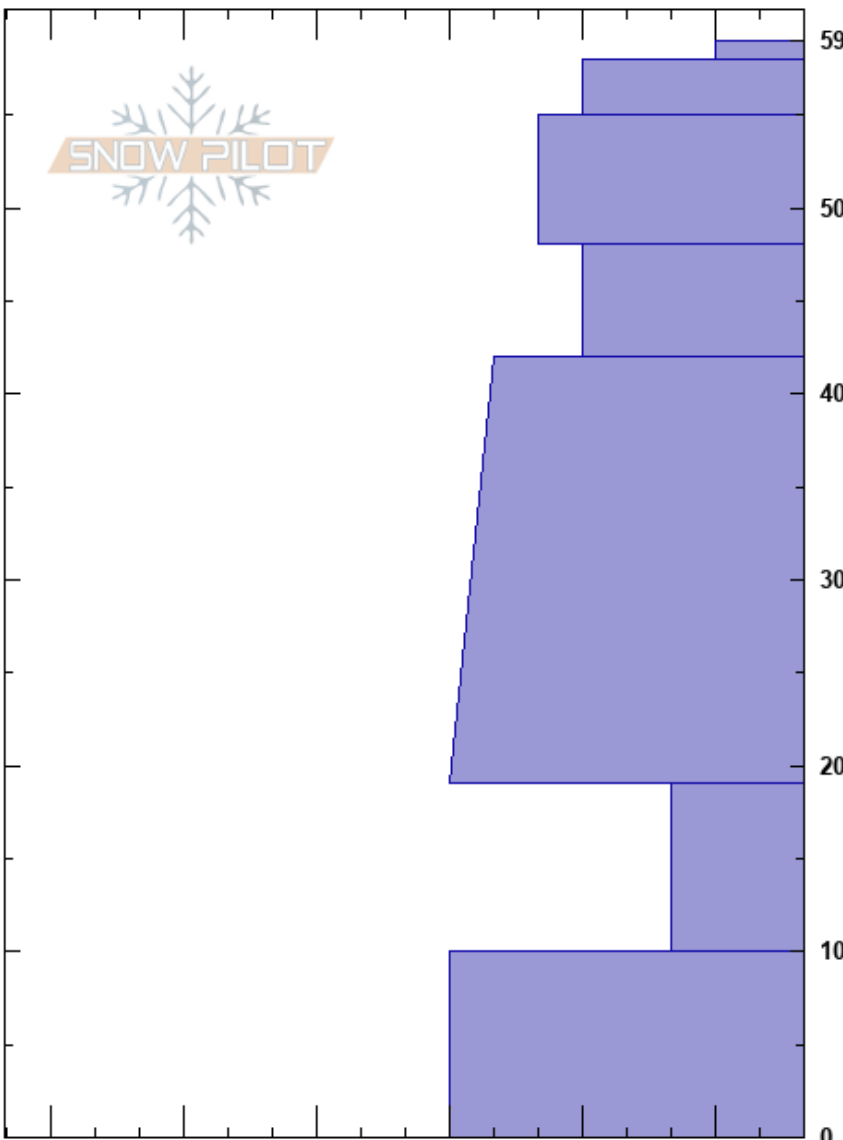

Lionhead Ridge  
 Lionhead Range  
 MT  
 Elevation: 8655 ft  
 Aspect: 27°  
 Specifics:

Haylee Darby  
 12/06/2024 - 12:00pm  
 Co-ord: 44.70765N, -111.30660W  
 Slope Angle: 23°  
 Wind Loading:

Stability:  
 Air Temperature: 0°C  
 Sky Cover: CLR  
 Precipitation: NO  
 Wind: SW Light Breeze

HS:59  
 PF:59 59-58cm: Rimed

Crystal Form	Crystal Size	Moisture	$\rho$ kg/m <sup>3</sup>	Stability tests & Layer comments
∇	6-10			59-58cm: Rimed
□ (✓)	0.5			
∕				
⊖	0.5-1			
⊖	1			
□	1-2			←ECTN22 @19cm
⊖	2			