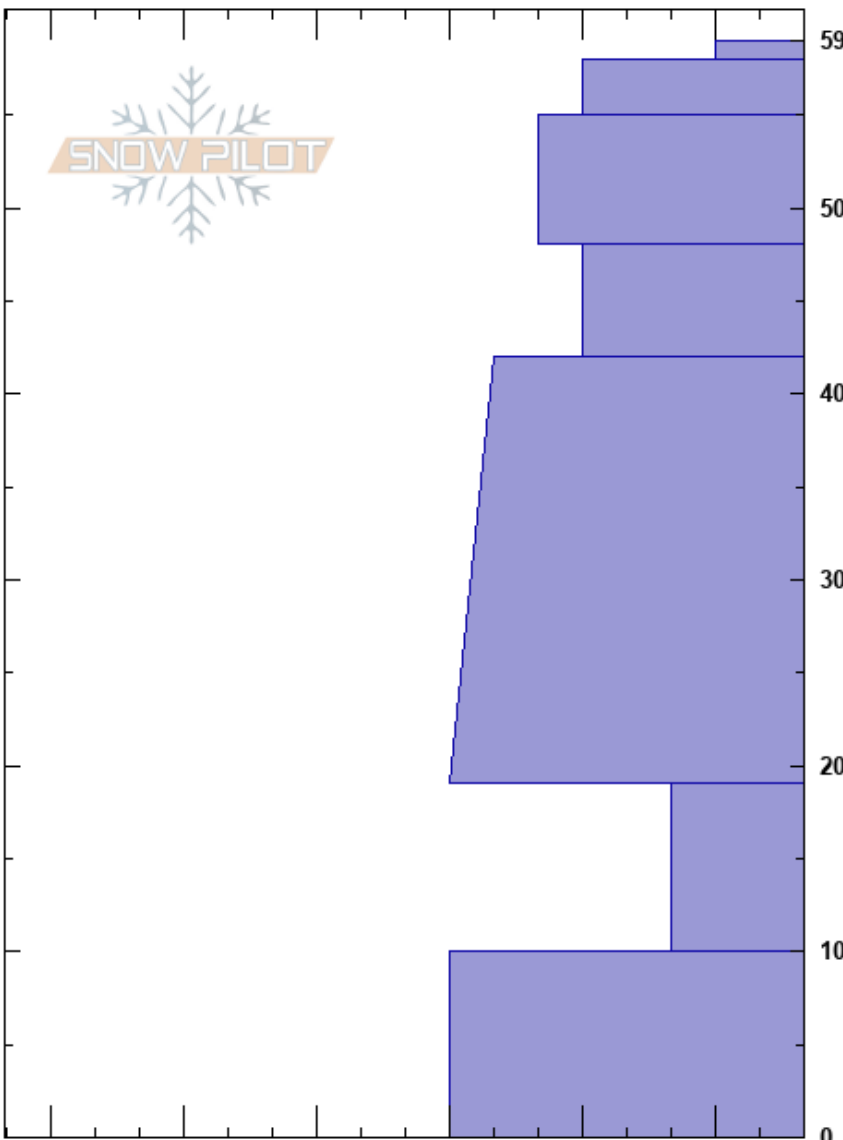

Lionhead Ridge
 Lionhead Range
 MT
 Elevation: 8655 ft
 Aspect: 27°
 Specifics:

Haylee Darby
 12/06/2024 - 12:00pm
 Co-ord: 44.70765N, -111.30660W
 Slope Angle: 23°
 Wind Loading:

Stability:
 Air Temperature: 0°C
 Sky Cover: CLR
 Precipitation: NO
 Wind: SW Light Breeze

HS:59
 PF:59 59-58cm: Rimed

Crystal Form	Crystal Size	Moisture	ρ kg/m ³	Stability tests & Layer comments
∇	6-10			59-58cm: Rimed
□ (✓)	0.5			
∕				
⊖	0.5-1			
⊖	1			
□	1-2			←ECTN22 @19cm
⊖	2			

Notes: