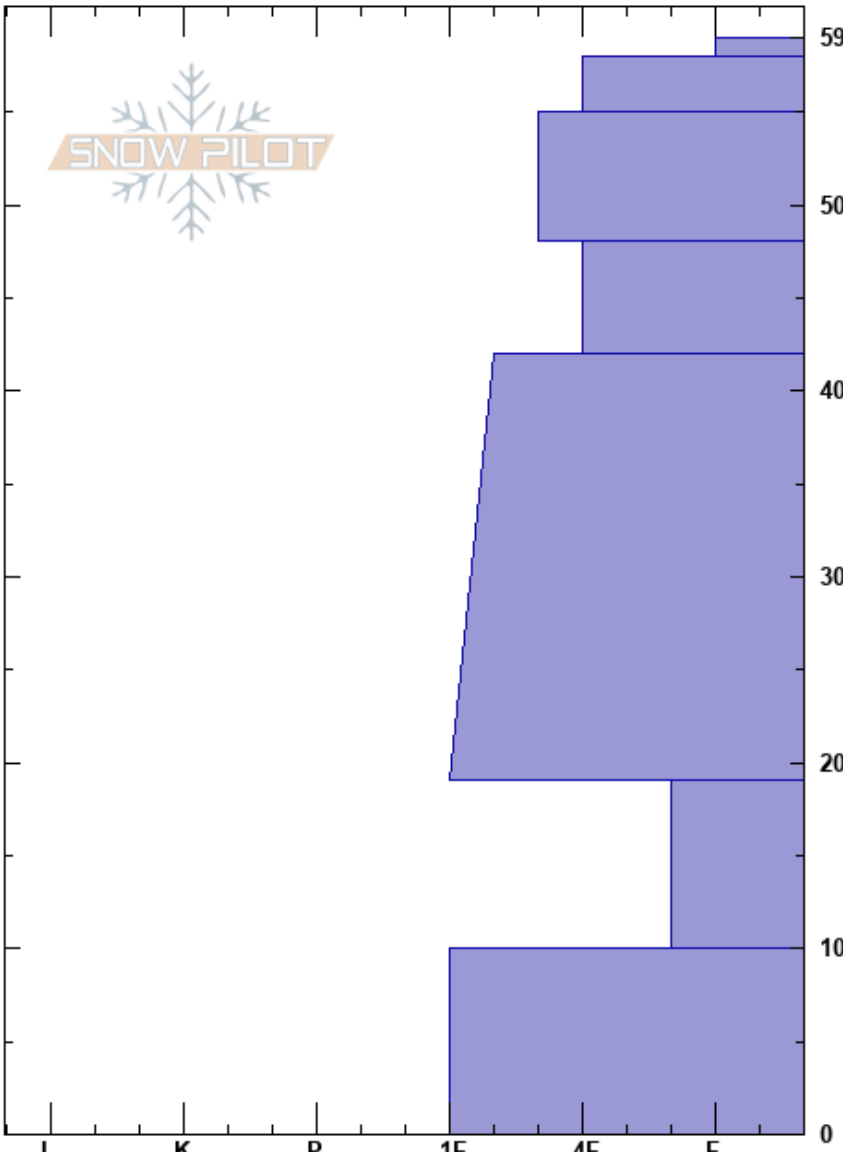

Lionhead Ridge  
 Lionhead Range  
 MT  
**Elevation:** 8655 ft  
**Aspect:** 27°  
**Specifics:**

Haylee Darby  
 12/06/2024 - 12:00pm  
**Co-ord:** 44.70765N, -111.30660W  
**Slope Angle:** 23°  
**Wind Loading:**

**Stability:**  
**Air Temperature:** 0°C  
**Sky Cover:** CLR  
**Precipitation:** NO  
**Wind:** SW Light Breeze

**HS:**59  
**PF:**59 59-58cm: Rimed

Stability tests & Layer comments

Crystal Form	Crystal Size	Moisture	$\rho$ kg/m <sup>3</sup>
∇	6-10		
□ (✓)	0.5		
∅	0.5-1		
∅	1		
□	1-2		
∅	2		

59-58cm: Rimed

←ECTN22 @19cm

Notes: