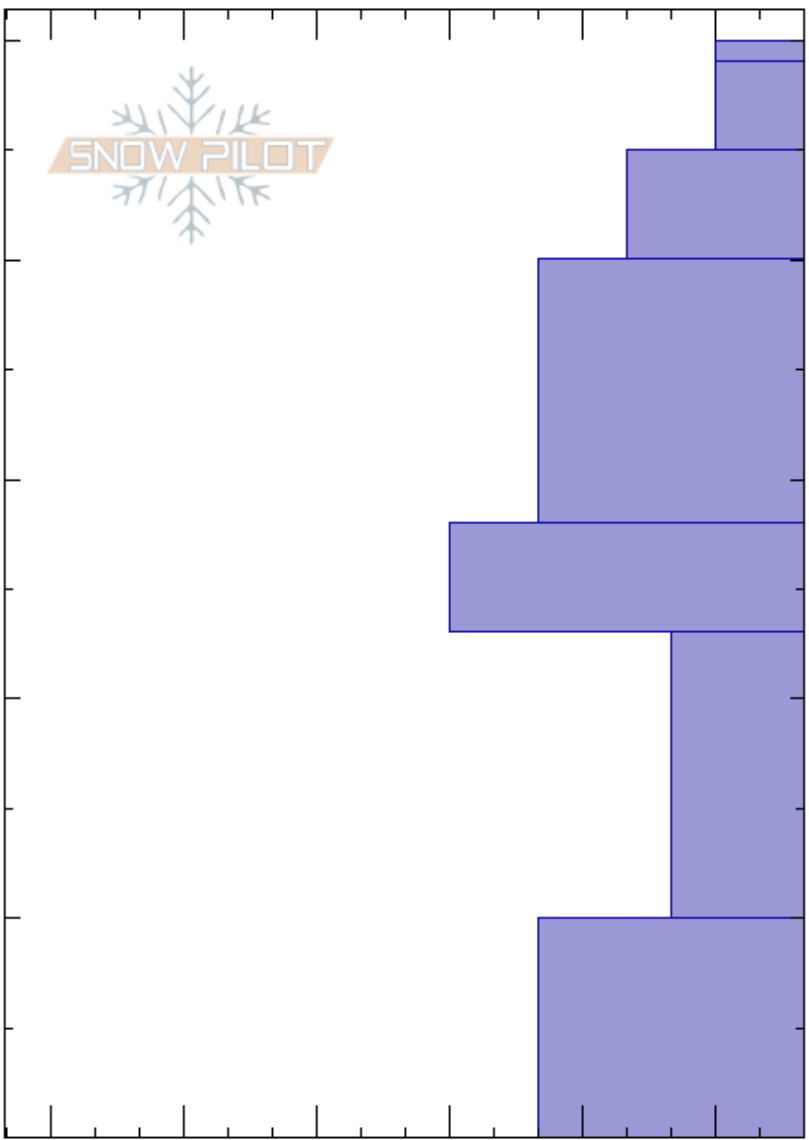

Ski Hill - Lionhead  
 Lionhead Range  
 MT  
 Elevation: 8140 ft  
 Aspect: 44°  
 Specifics:

Haylee Darby  
 12/06/2024 - 11:00am  
 Co-ord: 44.70292N, -111.29639W  
 Slope Angle: 7°  
 Wind Loading:

Stability: **HS:50**  
 Air Temperature: 0°C  
 Sky Cover: CLR  
 Precipitation: NO  
 Wind: SW Calm

Layer Notes:

Form	Crystal		$\rho$ kg/m <sup>3</sup>	Stability tests & Layer comments
	Size	Moisture		
∇	6-8			
⊠	1			
□	0.5-1			
□	1-2			
⊠	0.5-1			
□	2-3			ECTN13 @23cm ECTN14 @23cm
□	2-3			