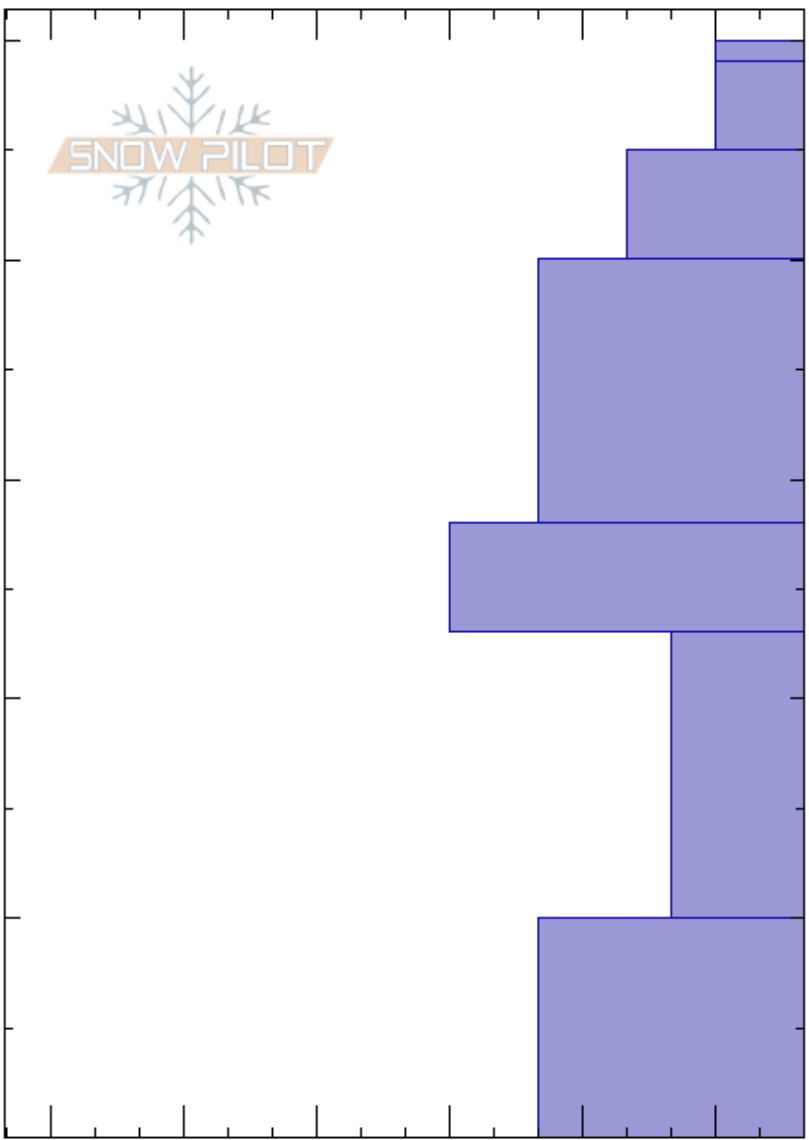

Ski Hill - Lionhead
 Lionhead Range
 MT
 Elevation: 8140 ft
 Aspect: 44°
 Specifics:

Haylee Darby
 12/06/2024 - 11:00am
 Co-ord: 44.70292N, -111.29639W
 Slope Angle: 7°
 Wind Loading:

Stability: **HS:50**
 Air Temperature: 0°C
 Sky Cover: CLR
 Precipitation: NO
 Wind: SW Calm

Layer Notes:

Form	Crystal		ρ kg/m ³	Stability tests & Layer comments
	Size	Moisture		
∇	6-8			
⊠	1			
□	0.5-1			
□	1-2			
⊠	0.5-1			
□	2-3			ECTN13 @23cm ECTN14 @23cm
□	2-3			

Notes: