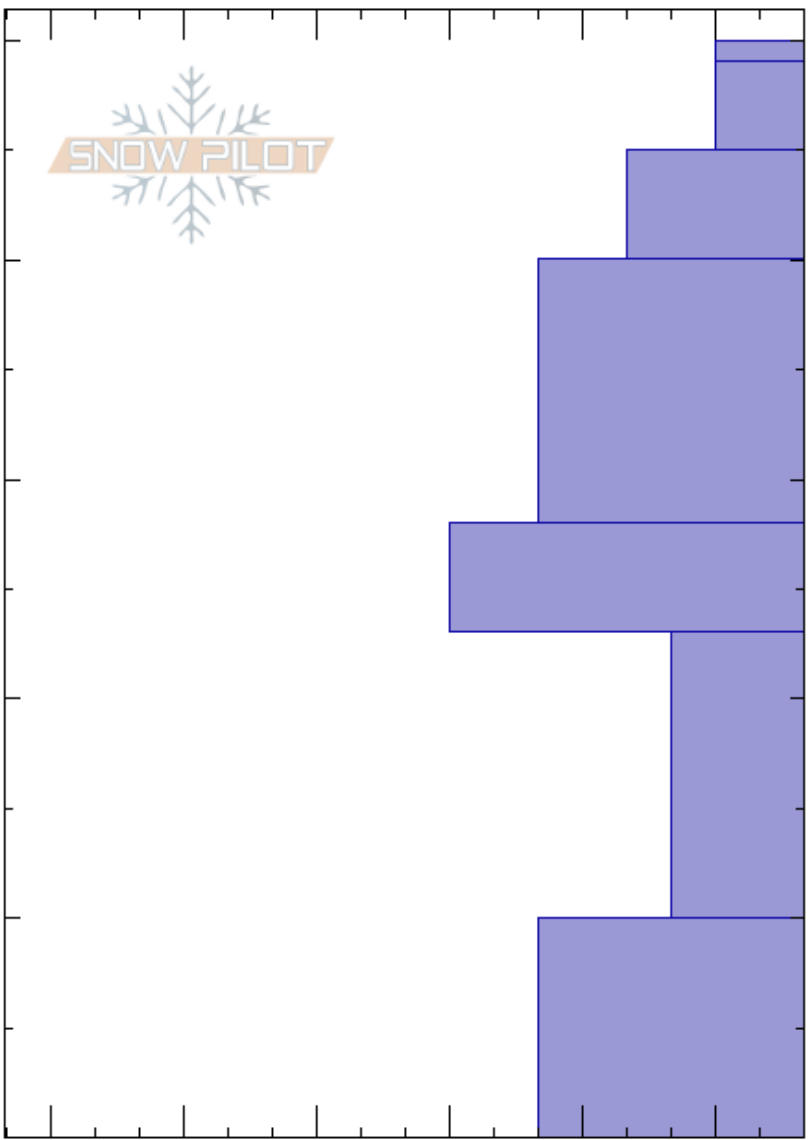

Ski Hill - Lionhead  
 Lionhead Range  
 MT  
 Elevation: 8140 ft  
 Aspect: 44°  
 Specifics:

Haylee Darby  
 12/06/2024 - 11:00am  
 Co-ord: 44.70292N, -111.29639W  
 Slope Angle: 7°  
 Wind Loading:

Stability: **HS:50**  
 Air Temperature: 0°C  
 Sky Cover: CLR  
 Precipitation: NO  
 Wind: SW Calm

Layer Notes:

Form	Crystal		Moisture	$\rho$ kg/m <sup>3</sup>	Stability tests & Layer comments
	Size				
∇	6-8				
⊠	1				
□	0.5-1				
□	1-2				
⊠	0.5-1				
□	2-3				ECTN13 @23cm ECTN14 @23cm
□	2-3				