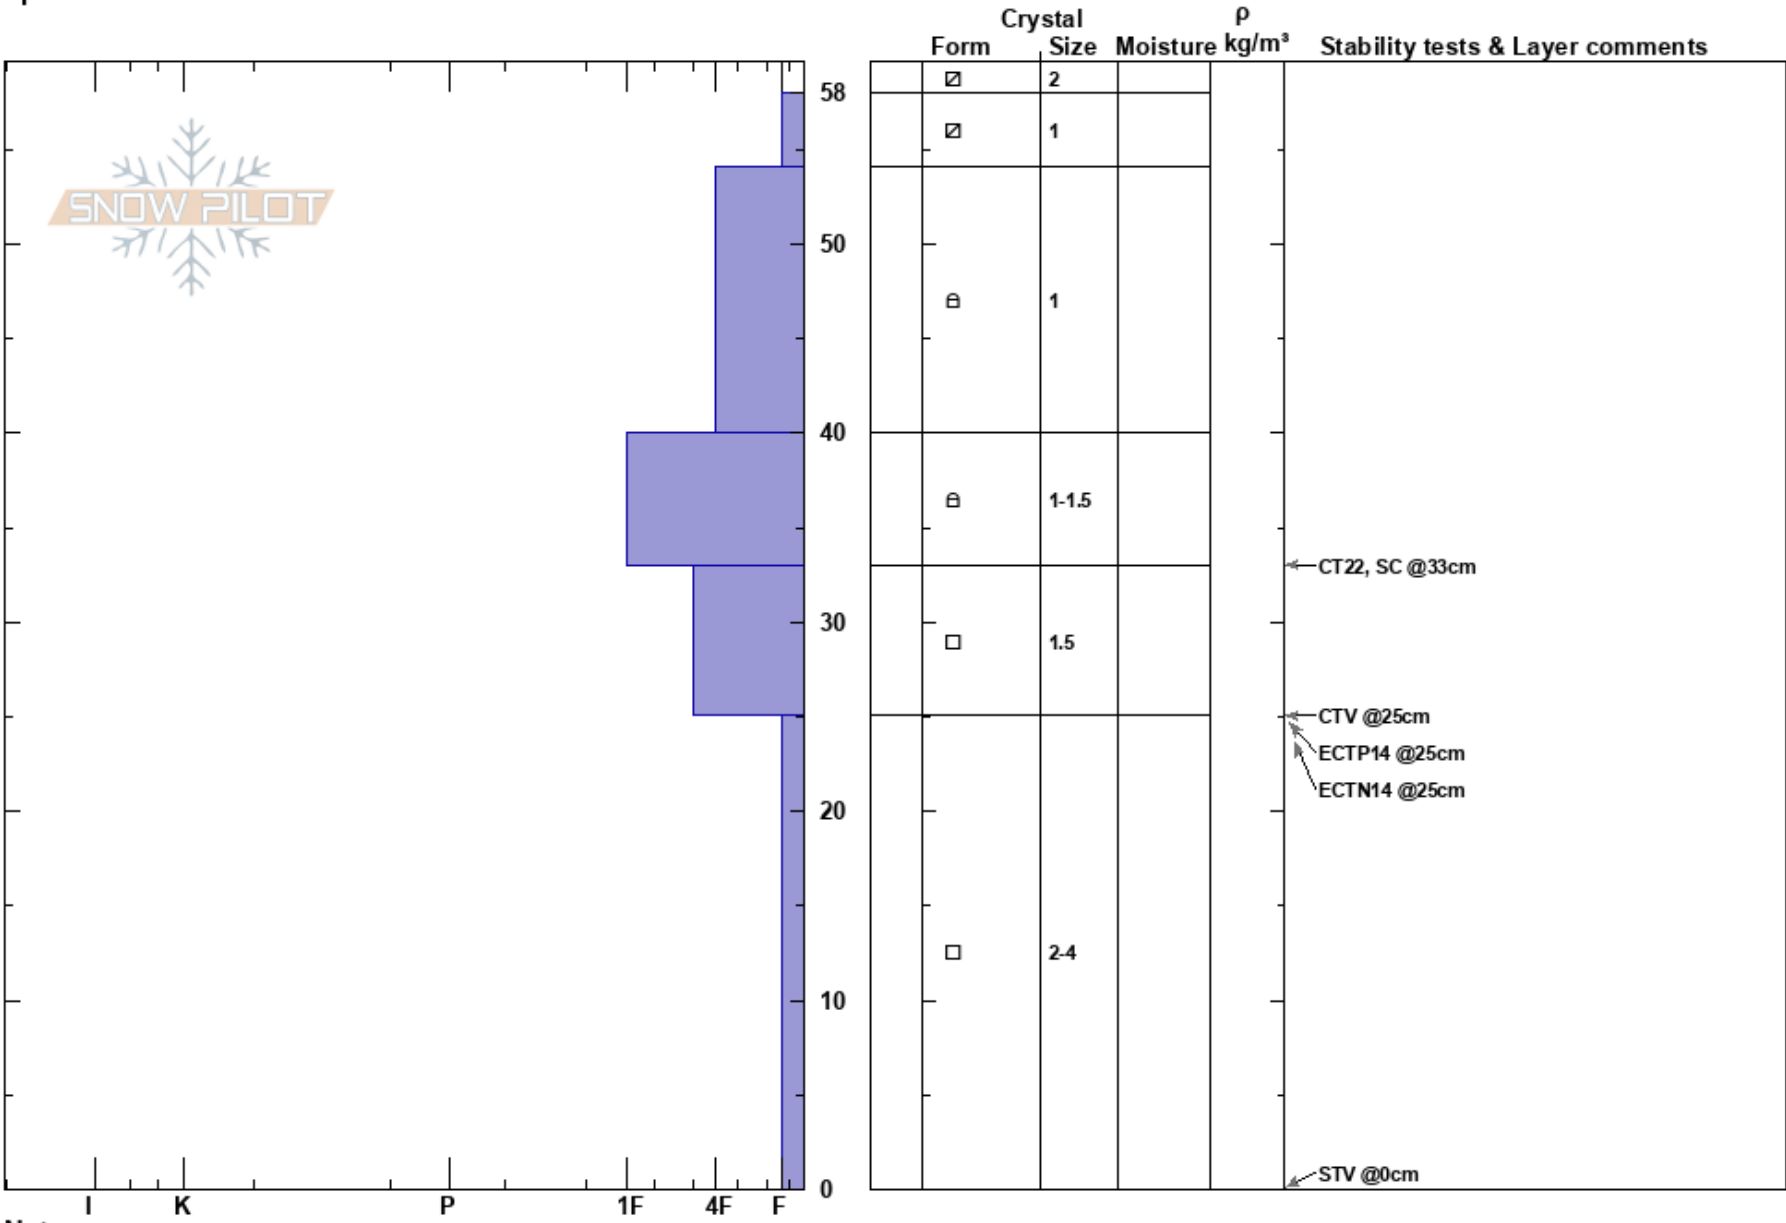

Mount Elly
 Snake River Range
 WY
 Elevation: 9154 ft
 Aspect: N
 Specifics:

Owen Miller
 12/06/2024 - 2:00pm
 Co-ord: 12T 503154E 4814251N
 Slope Angle: 30°
 Wind Loading: no

Stability:
 Air Temperature:
 Sky Cover: FEW
 Precipitation: NO
 Wind: NW Light Breeze

HS:58
 PF:50
 PS:15
 25-0cm: Problematic layer

Notes: