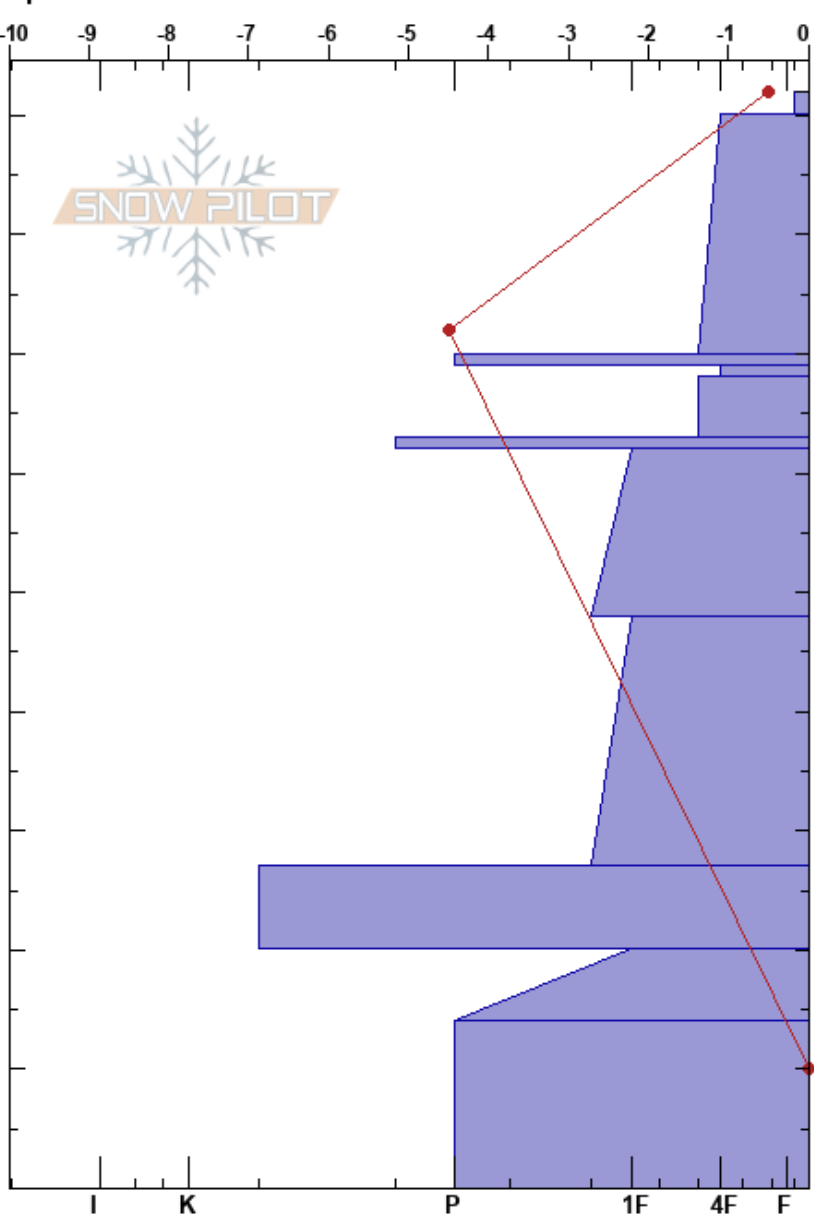

Mission Peak Trees E
 Central Cascades, East
 WA

Payton Schiff
 12/06/2024 - 10:22am
 Co-ord: 10T 693703W 5239930N
 Slope Angle: 11°
 Wind Loading: no

Stability: **HS:92**
 Air Temperature: 1.5°C **PF:28** 69-68cm:Problematic layer
 Sky Cover: SCT **PS:10**
 Precipitation: NO
 Wind: SW Calm

Elevation: 6783 ft
 Aspect: E
 Specifics:

Height (cm)	Crystal		ρ kg/m ³	Stability tests & Layer comments
	Form	Size		
92	∇	5		
90	∇	3-5	D	
80	⊠	0.5	D-M	
70	⊙⊙			← ECTN22 @70cm
	☼	0.5		← STM @69cm
	•	0.3		← CT15, SP @69cm
60	⊙⊙			
	•	0.3		
50				
	•	0.5		
40				
	⊙⊙			
30				
	☼	0.5		
20				
	☼	1	M	
10				
0				

Notes: Surface hoar was very needle-y, 90-70 layer of NCF had bigger facets at the top