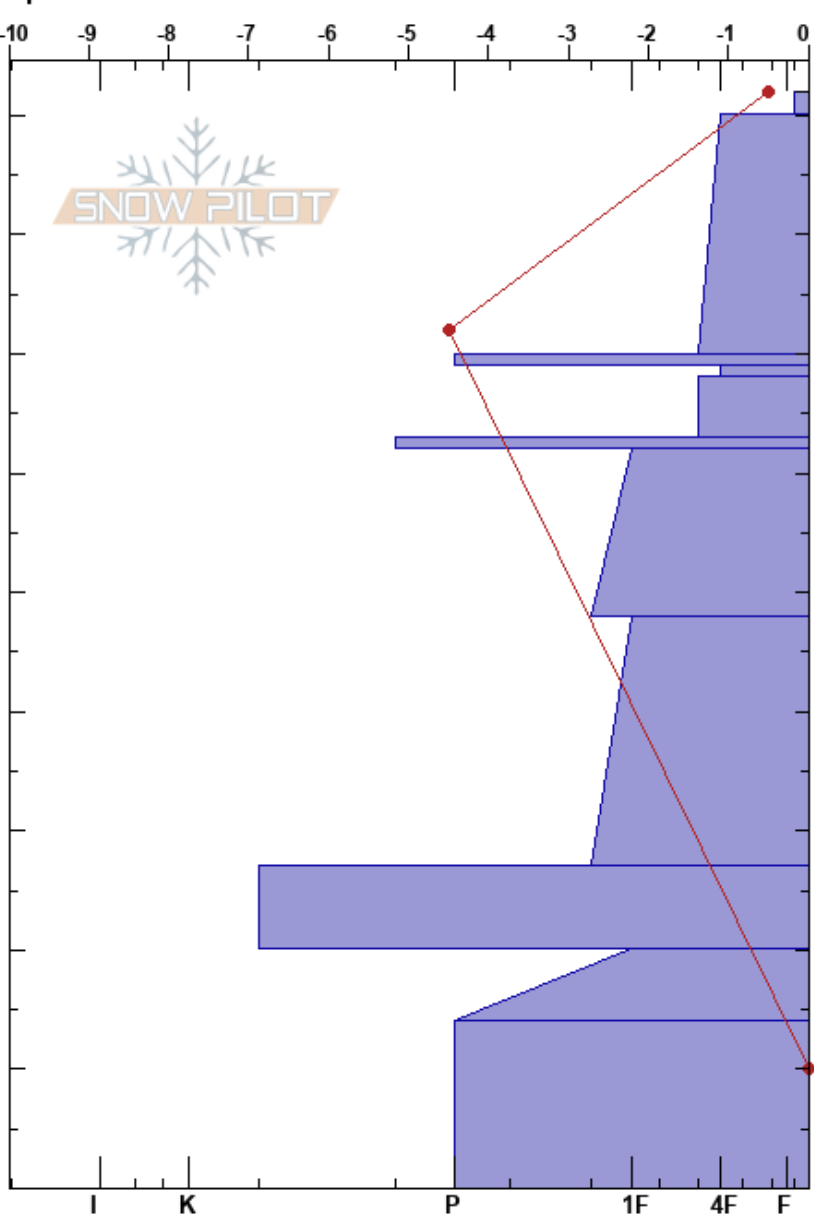

Mission Peak Trees E
 Central Cascades, East
 WA

Payton Schiff
 12/06/2024 - 10:22am
 Co-ord: 10T 693703W 5239930N
 Slope Angle: 11°
 Wind Loading: no

Stability: HS:92
 Air Temperature: 1.5°C PF:28 69-68cm:Problematic layer
 Sky Cover: SCT PS: 10
 Precipitation: NO
 Wind: SW Calm

Elevation: 6783 ft
 Aspect: E
 Specifics:

Form	Crystal Size	Moisture	ρ kg/m ³	Stability tests & Layer comments
∇	5			
∇	3-5	D		
⊠	0.5	D-M		
⊙⊙				← ECTN22 @70cm
☐	0.5			← STM @69cm
•	0.3			← CT15, SP @69cm
⊙⊙				
•	0.3			
•	0.5			
⊙⊙				
☐	0.5			
☐	1	M		

Notes: Surface hoar was very needle-y, 90-70 layer of NCF had bigger facets at the top