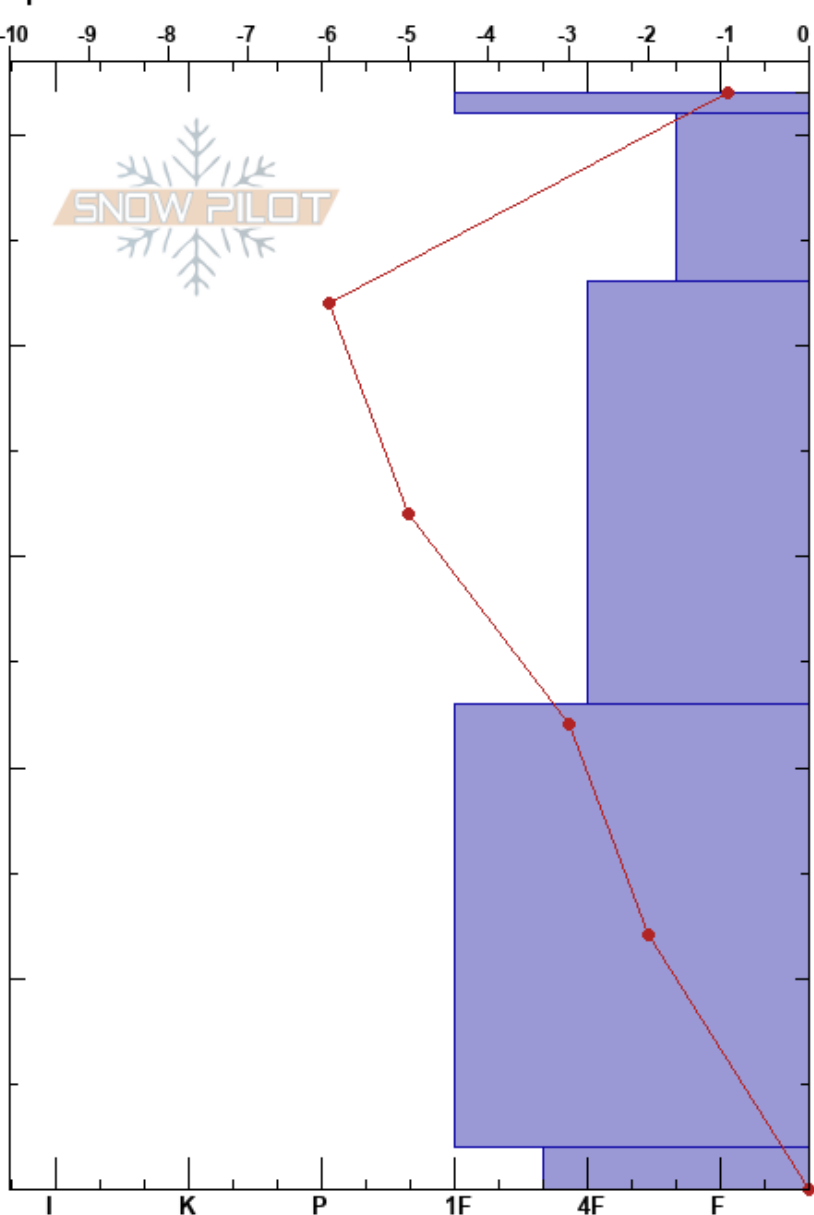

SWM Profile
 Eastern Sierra Nevada
 CA
 Elevation: 10266 ft
 Aspect: SW
 Specifics:

Clancy Nelson
 12/06/2024 - 10:15am
 Co-ord: 37.16233N, -118.56246E
 Slope Angle: 6°
 Wind Loading: no

Stability:
 Air Temperature: 5°C
 Sky Cover: CLR
 Precipitation: NO
 Wind: Calm

HS:52
 PF:30
 PS:15
 Layer Notes:

Form	Crystal		ρ kg/m ³	Stability tests & Layer comments
	Size	Moisture		
⊙⊙	2	D		
⊖	1.5	D		
⊖ (●)	1.5(0.5)	D		
●	0.5	D-M		
⊖	3	D-M		

CTN
 ECTX x2

Notes: