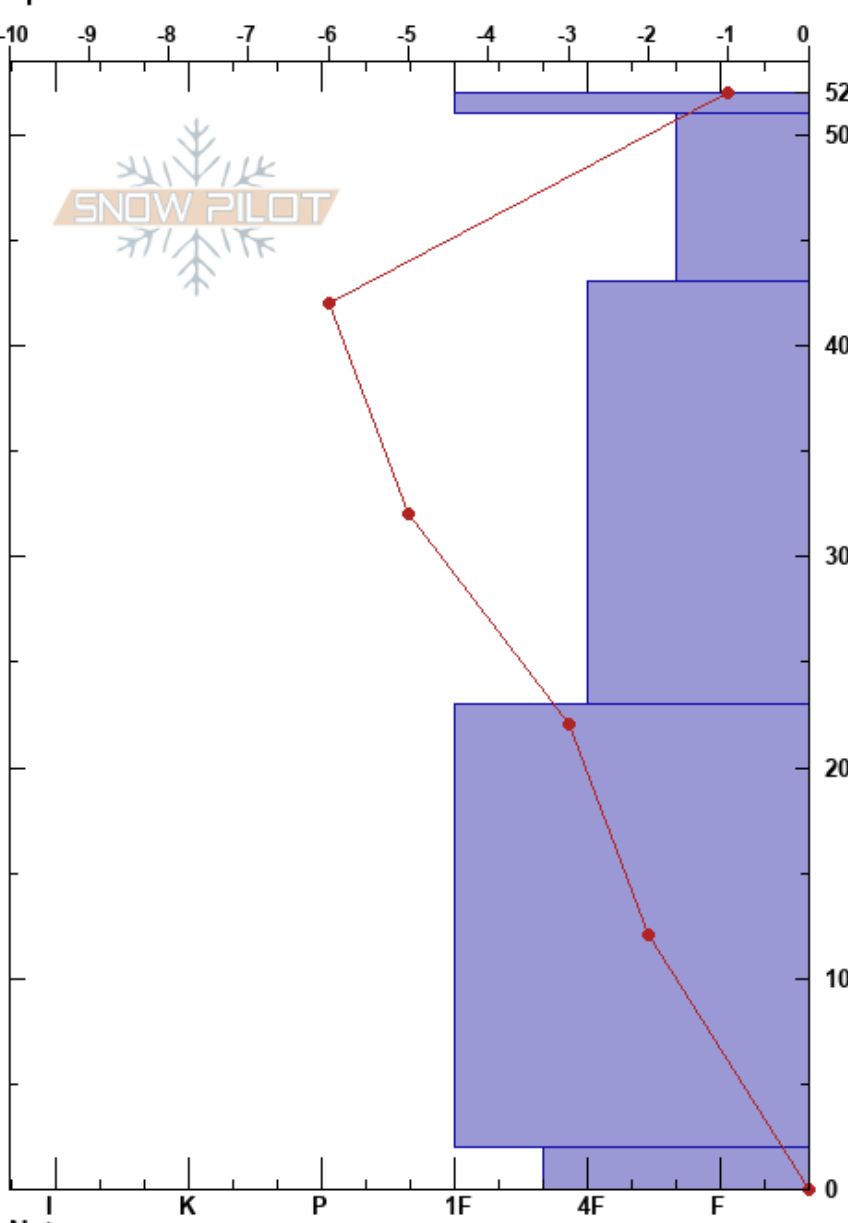

SWM Profile
 Eastern Sierra Nevada
 CA
 Elevation: 10266 ft
 Aspect: SW
 Specifics:

Clancy Nelson
 12/06/2024 - 10:15am
 Co-ord: 37.16233N, -118.56246E
 Slope Angle: 6°
 Wind Loading: no

Stability:
 Air Temperature: 5°C
 Sky Cover: CLR
 Precipitation: NO
 Wind: Calm

HS:52
 PF:30
 PS:15
 Layer Notes:

Form	Crystal		ρ kg/m ³	Stability tests & Layer comments
	Size	Moisture		
⊙⊙	2	D		
⊖	1.5	D		
⊖ (●)	1.5(0.5)	D		
●	0.5	D-M		
⊖	3	D-M		

CTN
 ECTX x2

Notes:

I K P 1F 4F F