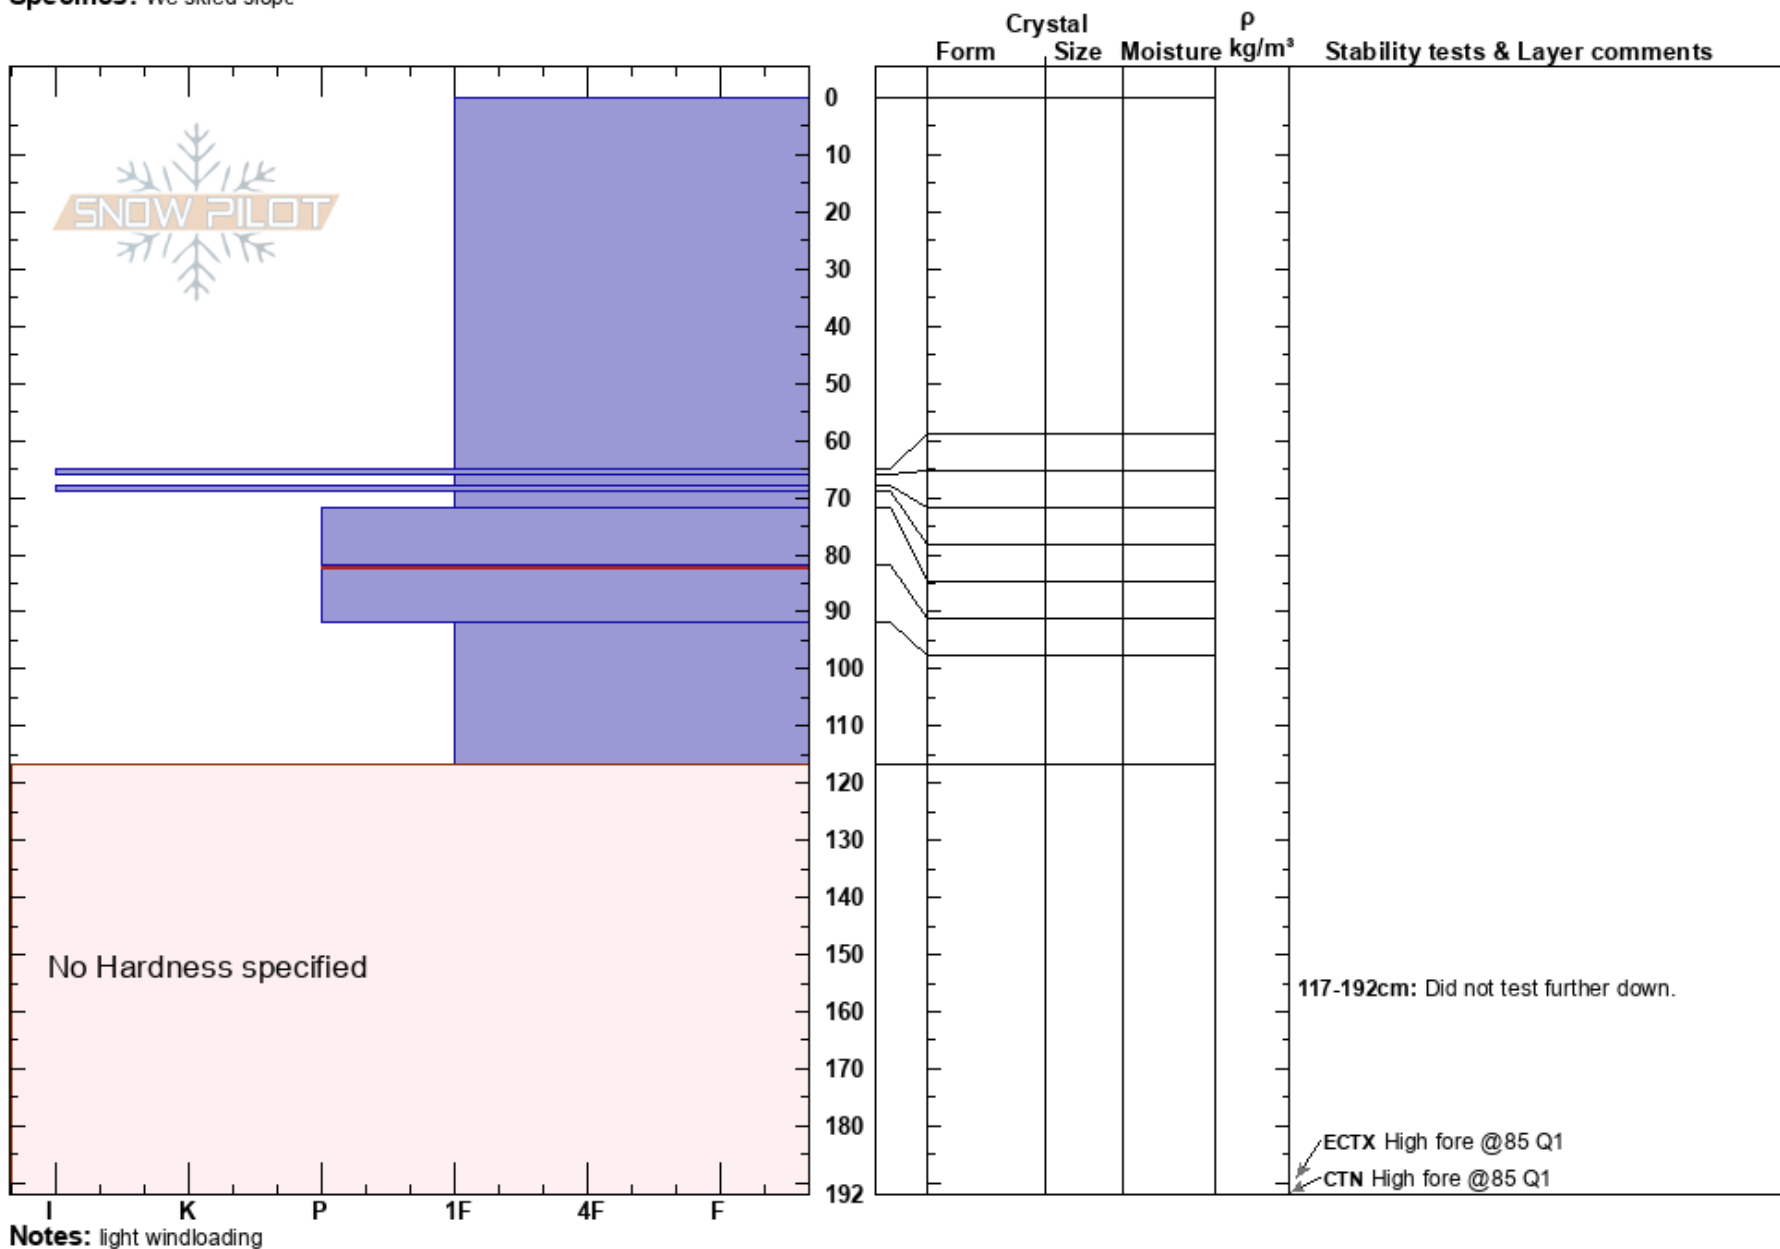

Lifjell (Jøn nbu)
 Telemark
 Norway
Elevation: 950 m
Aspect: S
Specifics: We skied slope

Laurids Bartling
 09/02/2018 - 11:00
Co-ord: 59.48740N, 9.00441E
Slope Angle: 22°
Wind Loading: yes

Stability: Good **HS:**192
Air Temperature: -7°C **PF:**45 **82-92cm:** Problematic layer
Sky Cover: X **117-192cm:** Did not test further down.
Precipitation: S2
Wind: SW Moderate

Notes: light windloading