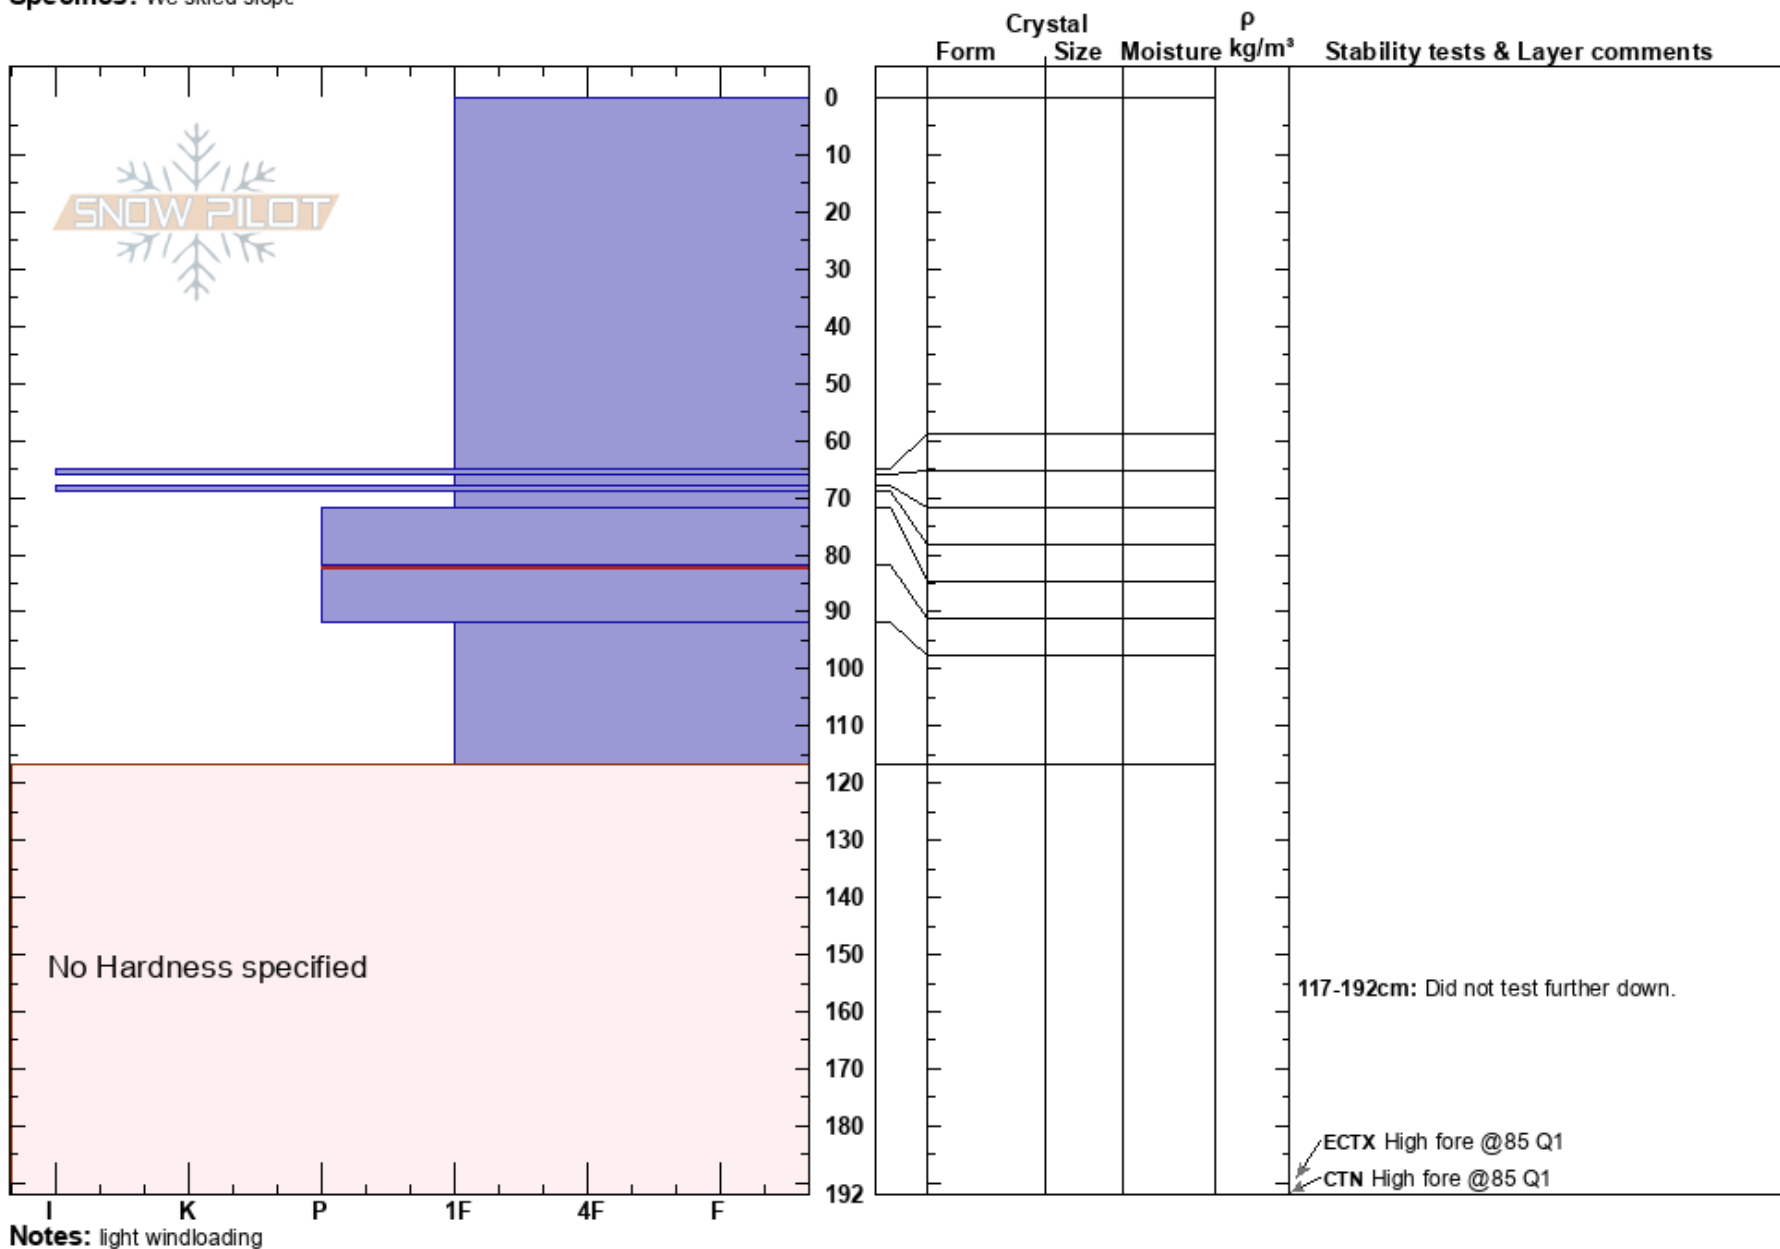

Lifjell (Jøn nbu)
 Telemark
 Norway
Elevation: 950 m
Aspect: S
Specifics: We skied slope

Laurids Bartling
 09/02/2018 - 11:00
Co-ord: 59.48740N, 9.00441E
Slope Angle: 22°
Wind Loading: yes

Stability: Good **HS:**192
Air Temperature: -7°C **PF:**45 **Layer Notes:**
 82-92cm: Problematic layer
 117-192cm: Did not test further down.
Sky Cover: X
Precipitation: S2
Wind: SW Moderate

Notes: light windloading