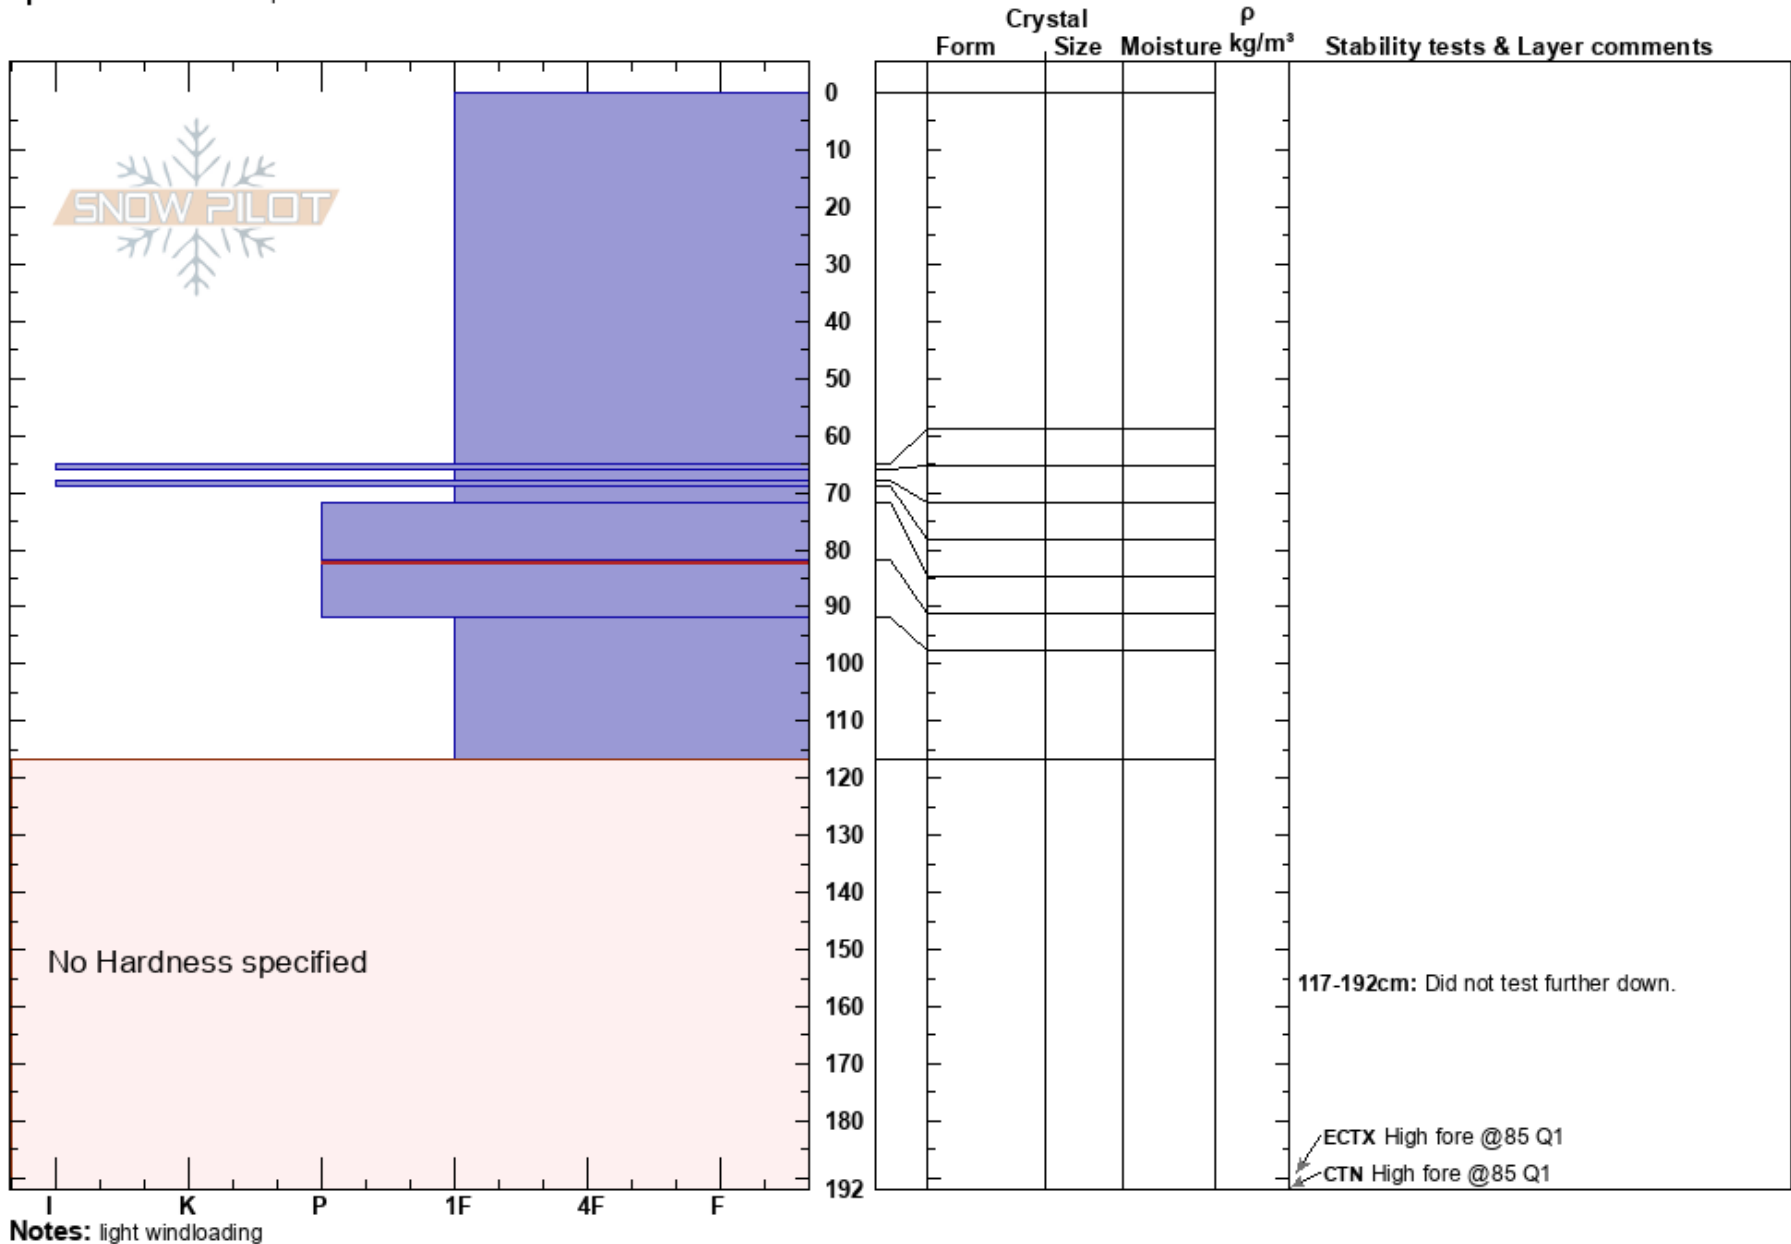

Lifjell (Jøn nbu)
 Telemark
 Norway
Elevation: 950 m
Aspect: S
Specifics: We skied slope

Laurids Bartling
 09/02/2018 - 11:00
Co-ord: 59.48740N, 9.00441E
Slope Angle: 22°
Wind Loading: yes

Stability: Good **HS:**192
Air Temperature: -7°C **PF:**45 **82-92cm:** Problematic layer
Sky Cover: X **117-192cm:** Did not test further down.
Precipitation: S2
Wind: SW Moderate

Notes: light windloading