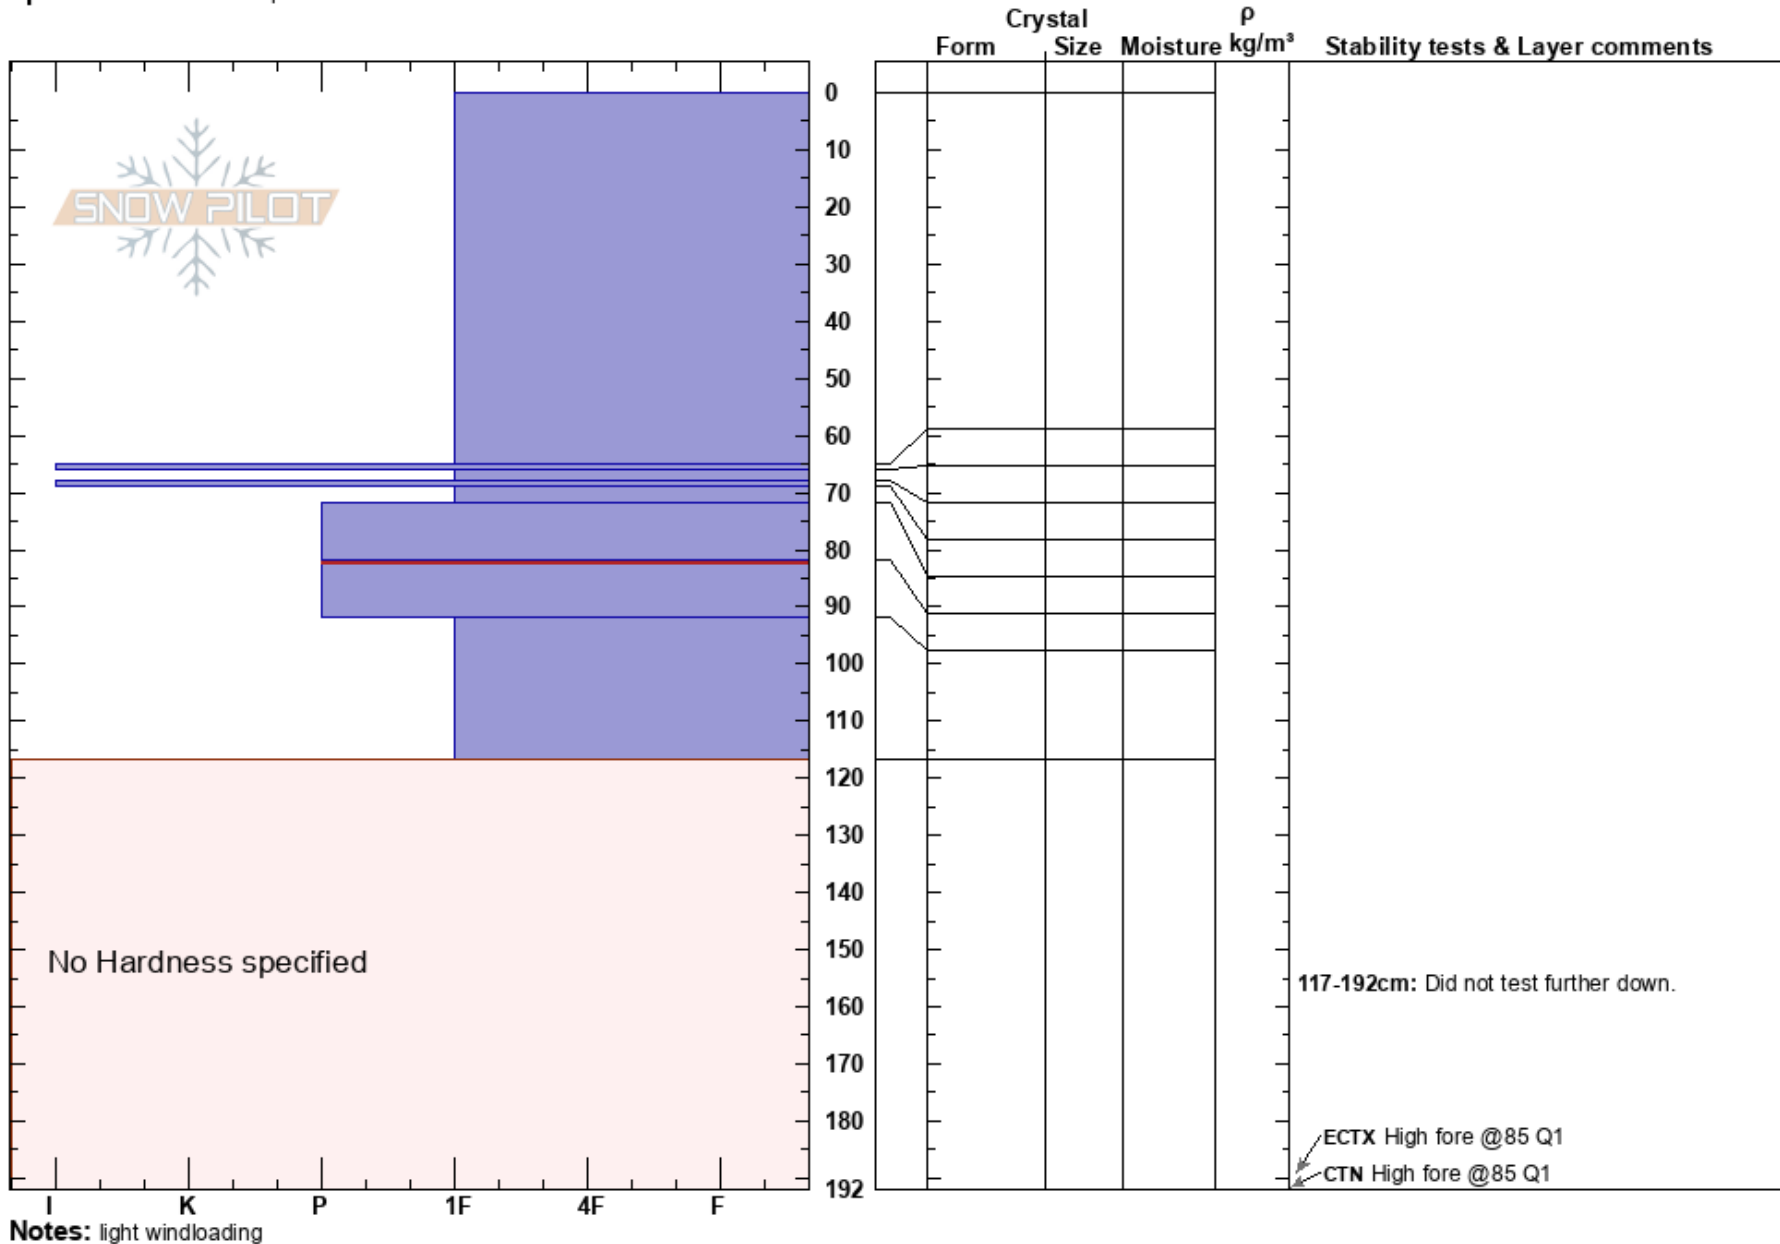

Lifjell (Jøn nbu)
 Telemark
 Norway
Elevation: 950 m
Aspect: S
Specifics: We skied slope

Laurids Bartling
 09/02/2018 - 11:00
Co-ord: 59.48740N, 9.00441E
Slope Angle: 22°
Wind Loading: yes

Stability: Good **HS:**192
Air Temperature: -7°C **PF:**45 **Layer Notes:**
 82-92cm: Problematic layer
 117-192cm: Did not test further down.
Sky Cover: X
Precipitation: S2
Wind: SW Moderate

Notes: light windloading