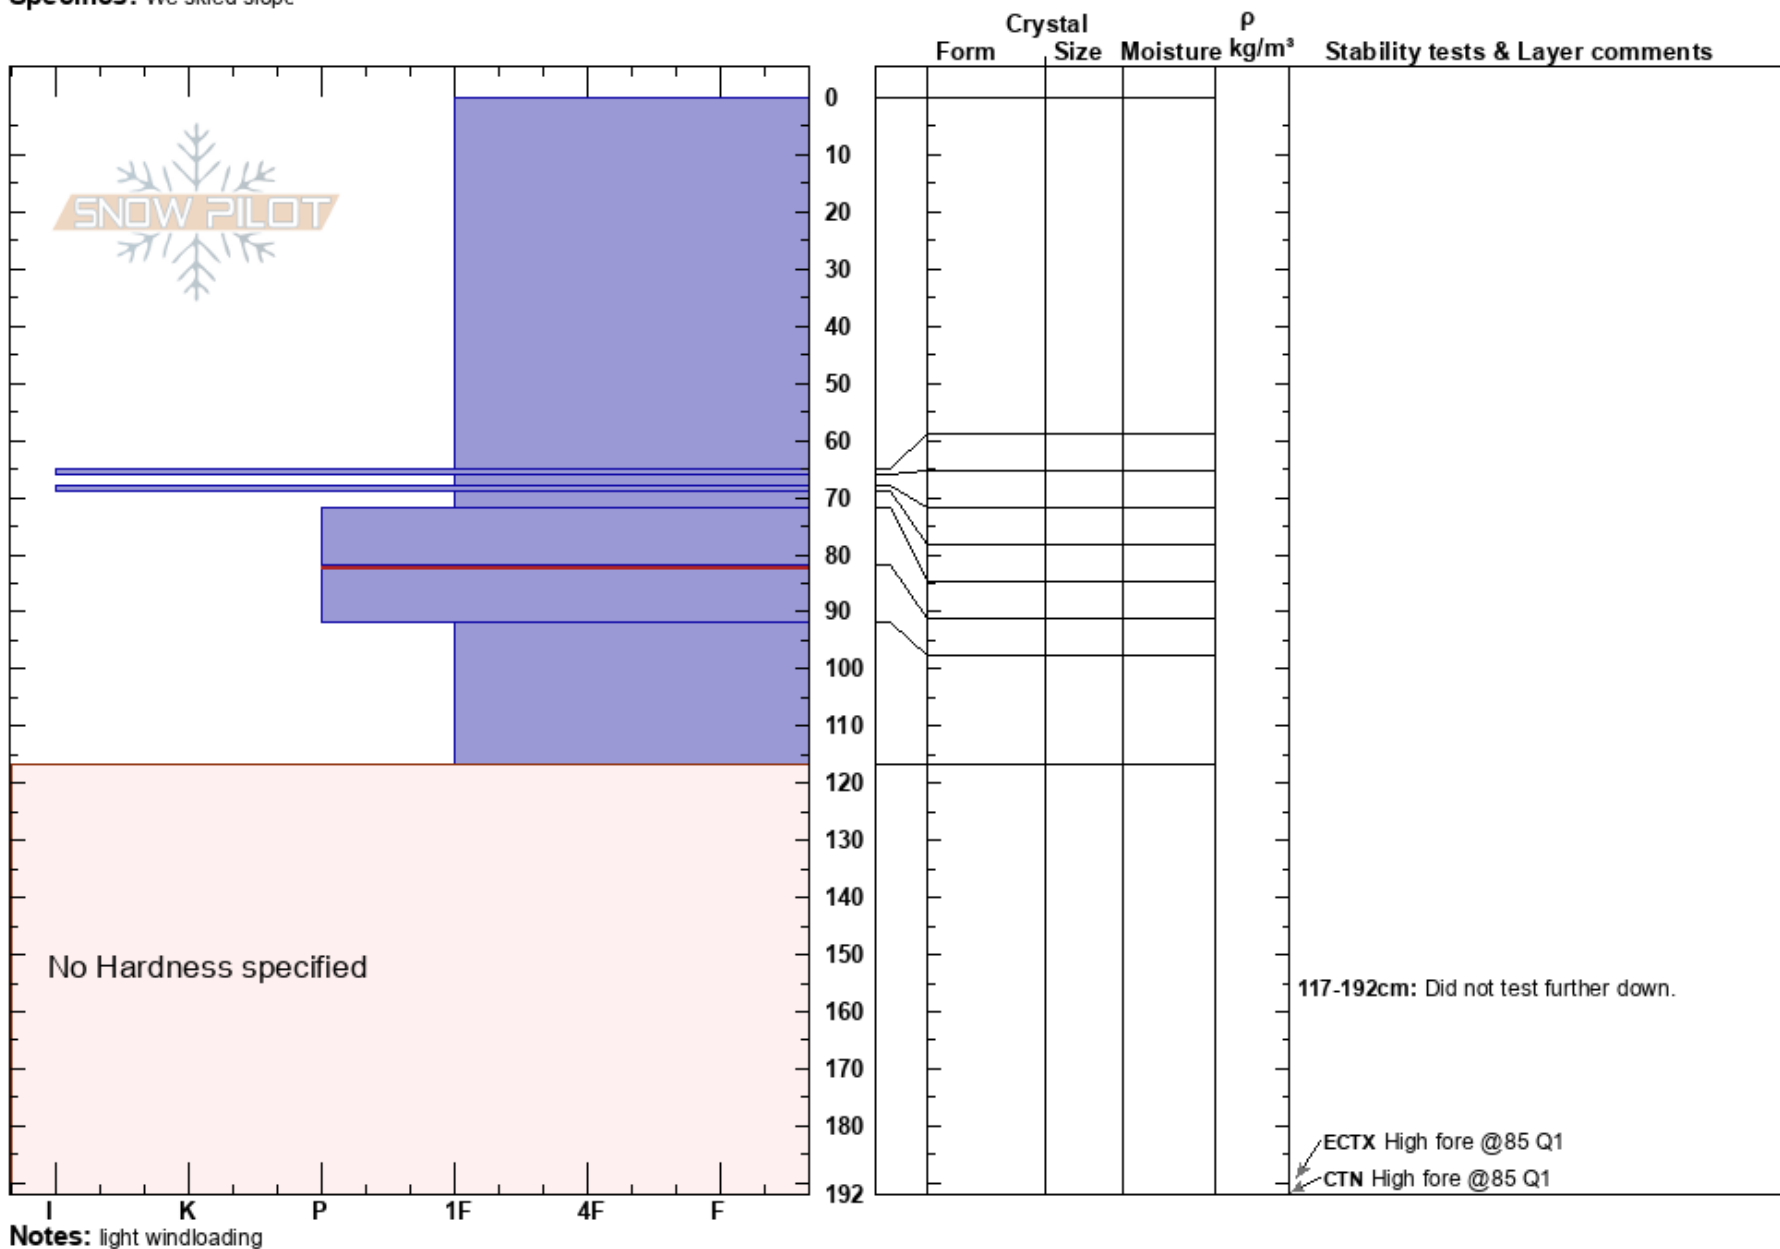

Lifjell (Jøn nbu)  
 Telemark  
 Norway  
**Elevation:** 950 m  
**Aspect:** S  
**Specifics:** We skied slope

Laurids Bartling  
 09/02/2018 - 11:00  
**Co-ord:** 59.48740N, 9.00441E  
**Slope Angle:** 22°  
**Wind Loading:** yes

**Stability:** Good **HS:**192  
**Air Temperature:** -7°C **PF:**45 **Layer Notes:**  
 82-92cm: Problematic layer  
 117-192cm: Did not test further down.  
**Sky Cover:** X  
**Precipitation:** S2  
**Wind:** SW Moderate

**Notes:** light windloading