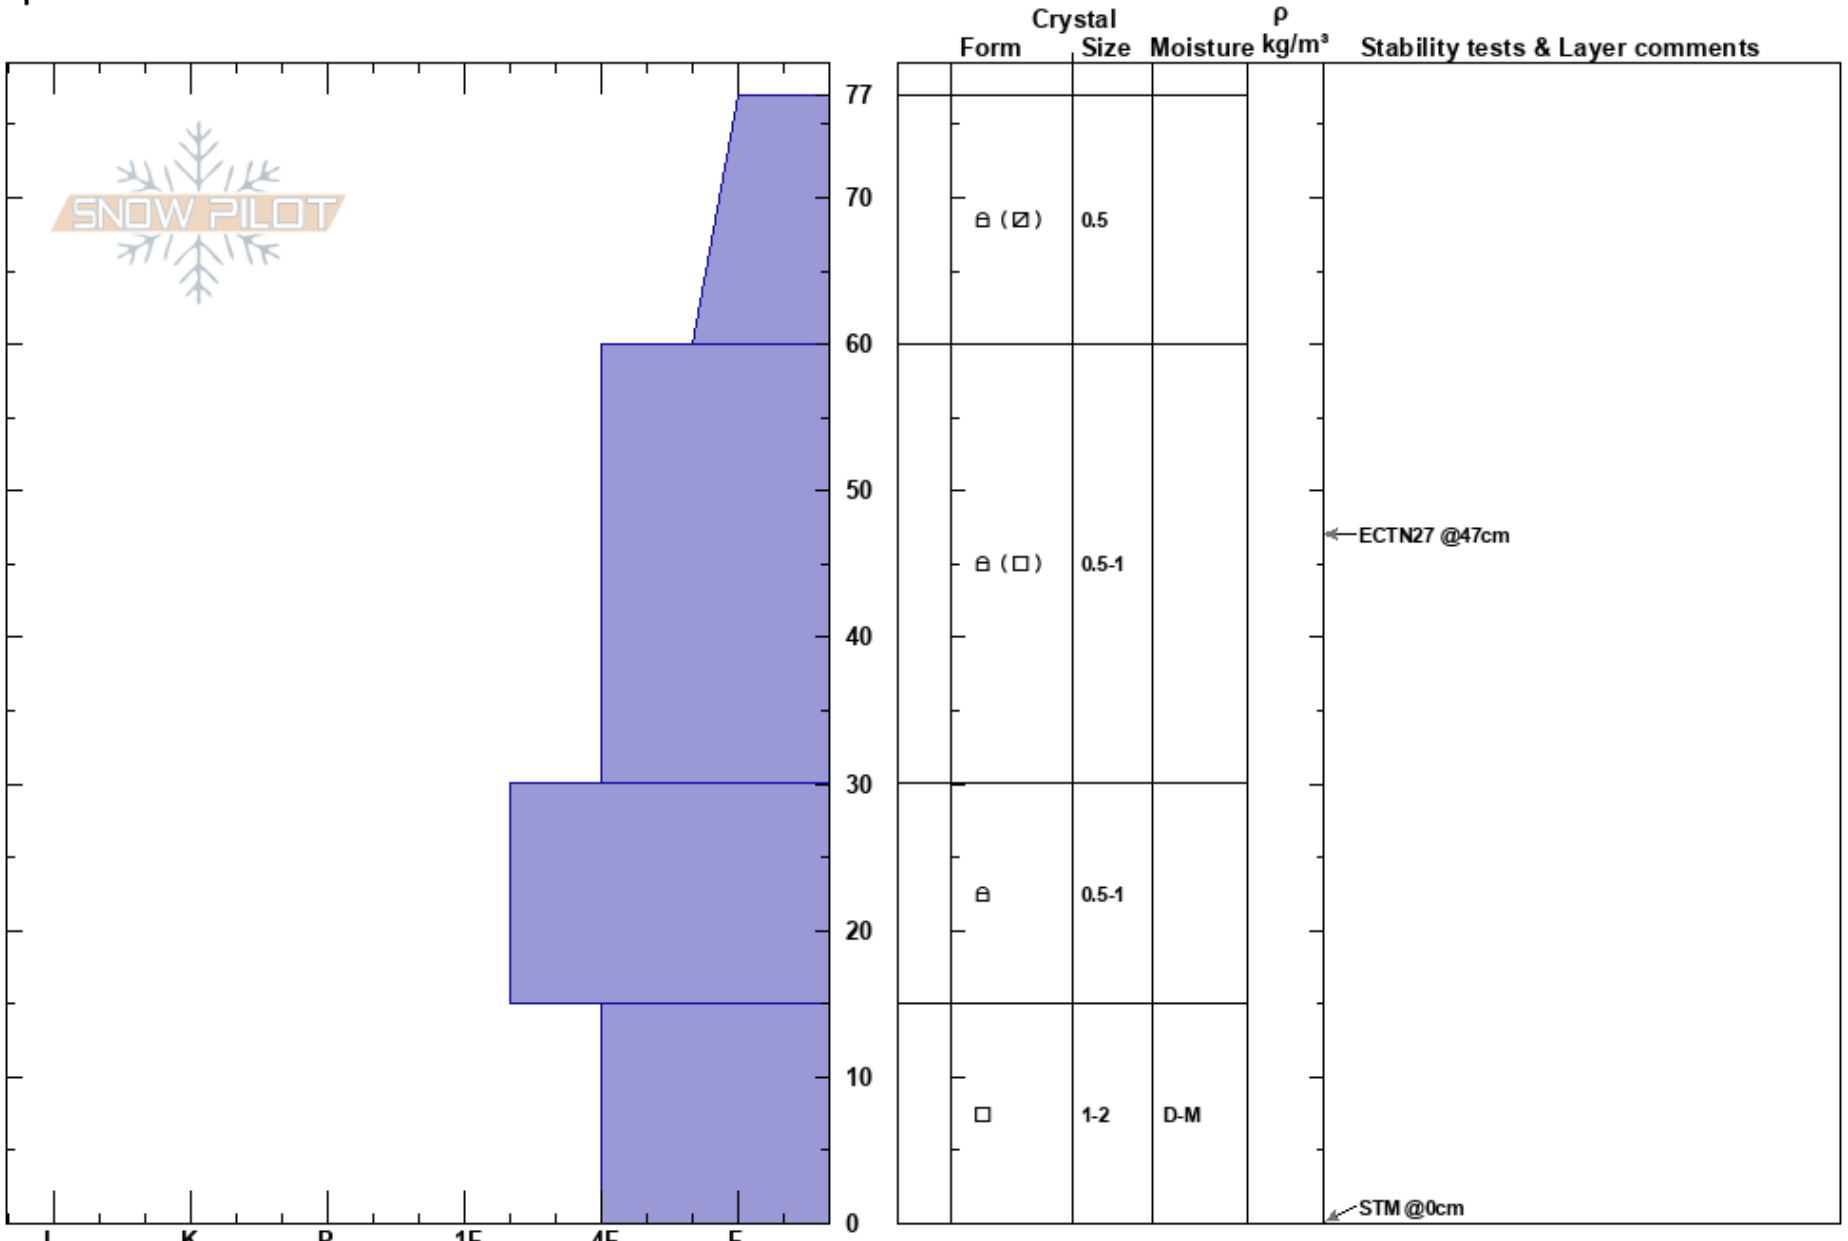

Above Air Force
Teton Range
WY
Elevation: 9100 ft
Aspect: 20°
Specifics:

Noah McCorkel
12/06/2024 - 12:30pm
Co-ord: 43.60842N, -110.84315W
Slope Angle: 26°
Wind Loading:

Stability:
Air Temperature: 33°F
Sky Cover: CLR
Precipitation: NO
Wind: Calm

HS:77
PF:30

Layer Notes:

Notes: Pit dug in clearing surrounded by timber. No surface hoar. Observed a fairly uniform and generally faceted snowpack with no distinct layers of concern. Most grains were elongated transitional forms showing signs of faceting. Some bonds still present.

Pit score: 6 (out of 9)