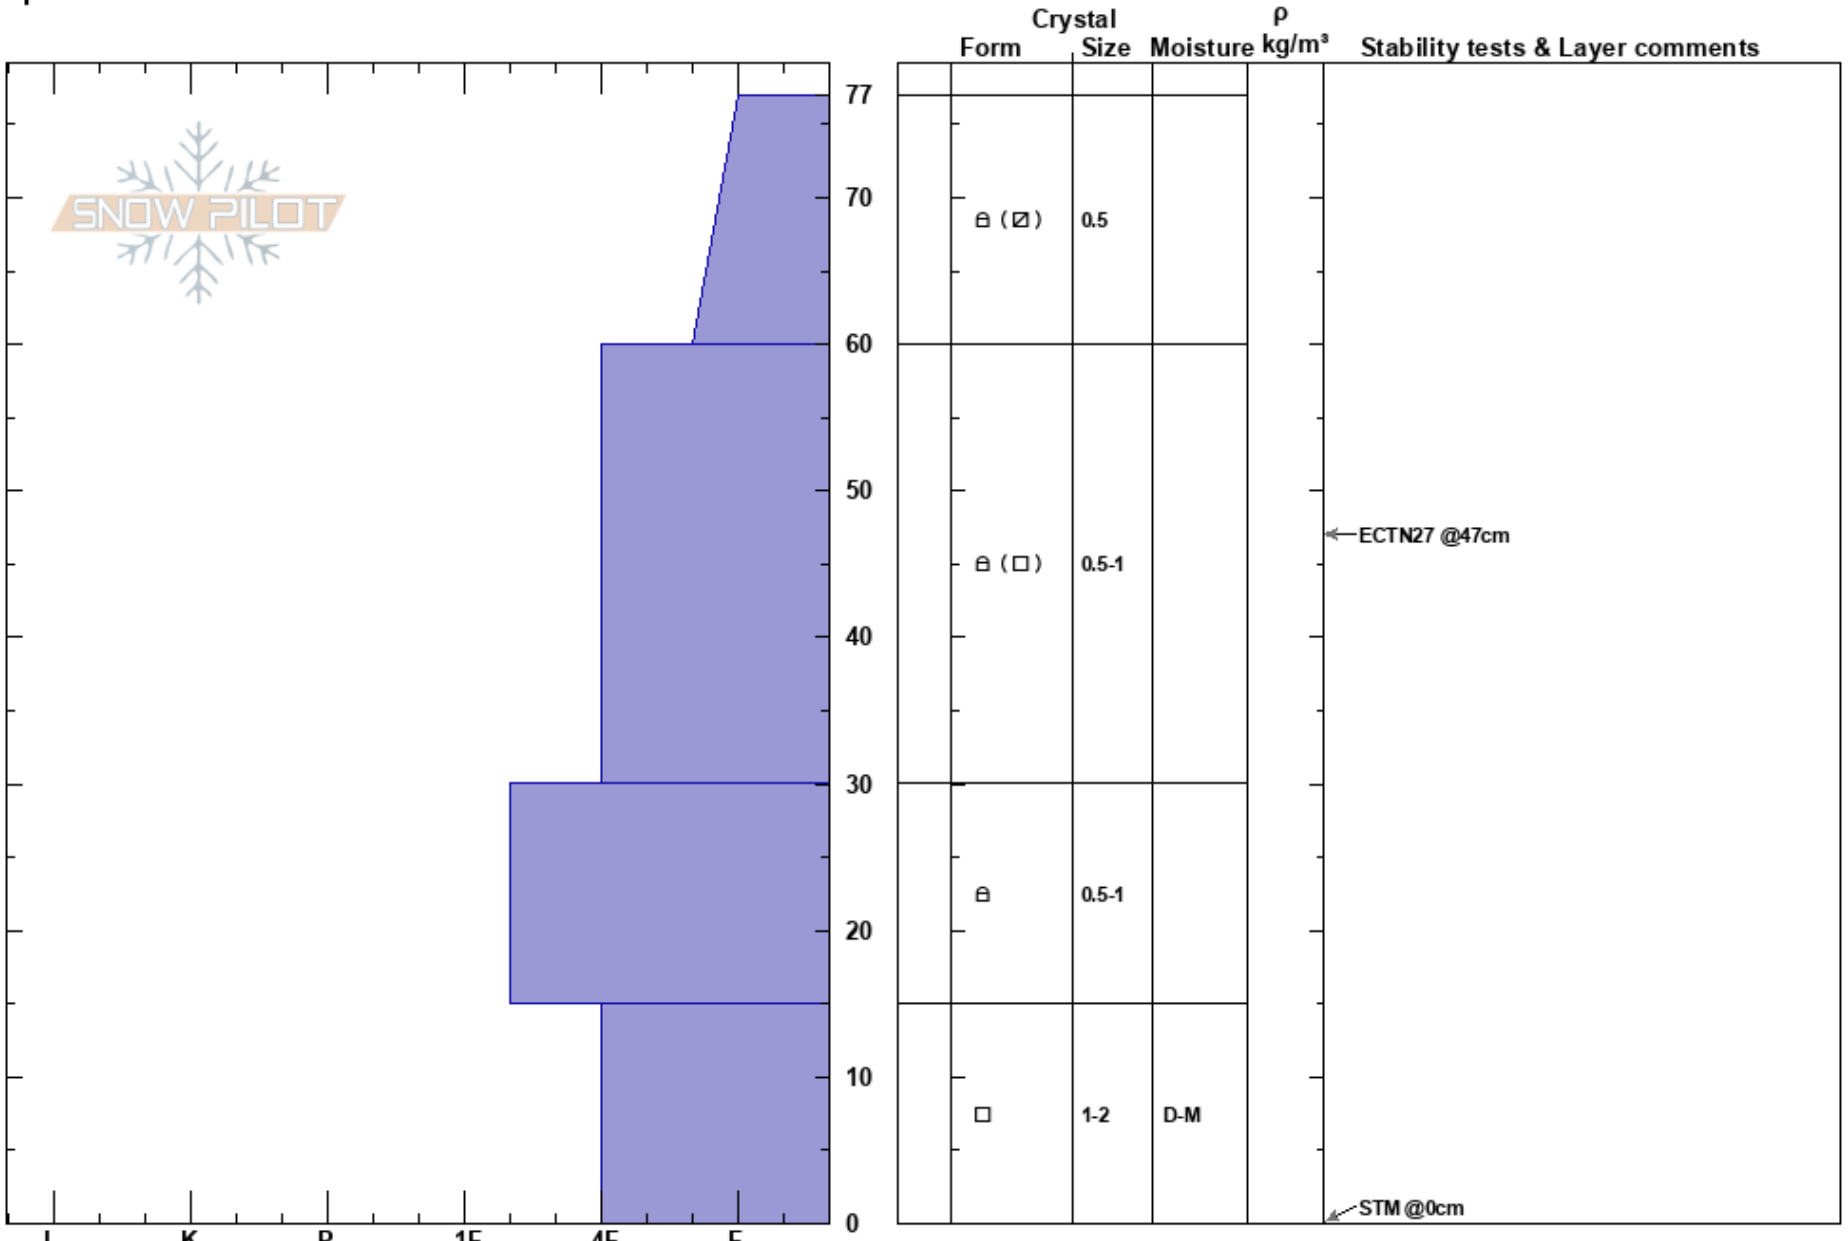

Above Air Force
Teton Range
WY
Elevation: 9100 ft
Aspect: 20°
Specifics:

Noah McCorkel
12/06/2024 - 12:30pm
Co-ord: 43.60842N, -110.84315W
Slope Angle: 26°
Wind Loading:

Stability:
Air Temperature: 33°F
Sky Cover: CLR
Precipitation: NO
Wind: Calm

HS:77
PF:30
Layer Notes:

Notes: Pit dug in clearing surrounded by timber. No surface hoar. Observed a fairly uniform and generally faceted snowpack with no distinct layers of concern. Most grains were elongated transitional forms showing signs of faceting. Some bonds still present.

Pit score: 6 (out of 9)