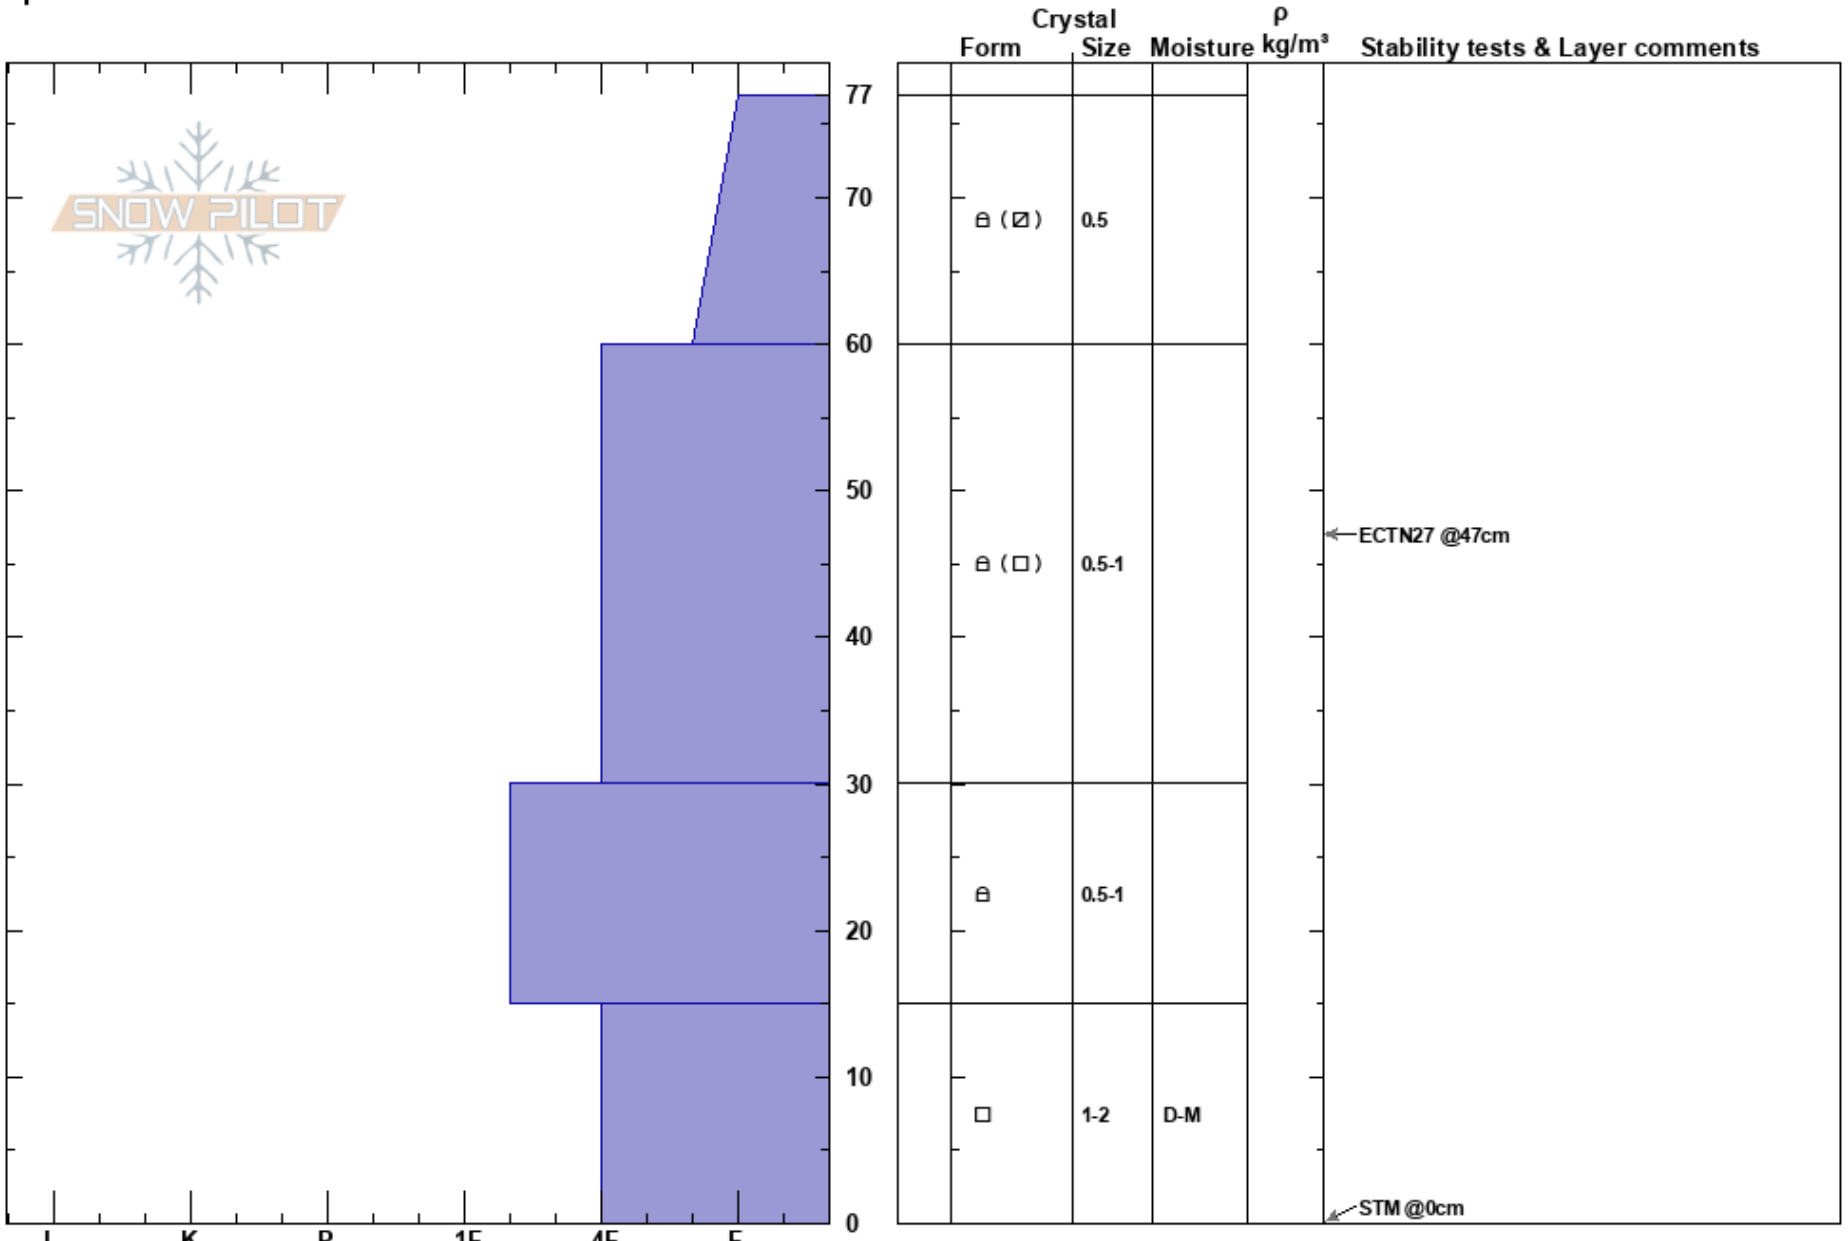

Above Air Force  
Teton Range  
WY  
Elevation: 9100 ft  
Aspect: 20°  
Specifics:

Noah McCorkel  
12/06/2024 - 12:30pm  
Co-ord: 43.60842N, -110.84315W  
Slope Angle: 26°  
Wind Loading:

Stability:  
Air Temperature: 33°F  
Sky Cover: CLR  
Precipitation: NO  
Wind: Calm

HS:77  
PF:30  
Layer Notes:

**Notes:** Pit dug in clearing surrounded by timber. No surface hoar. Observed a fairly uniform and generally faceted snowpack with no distinct layers of concern. Most grains were elongated transitional forms showing signs of faceting. Some bonds still present.

Pit score: 6 (out of 9)