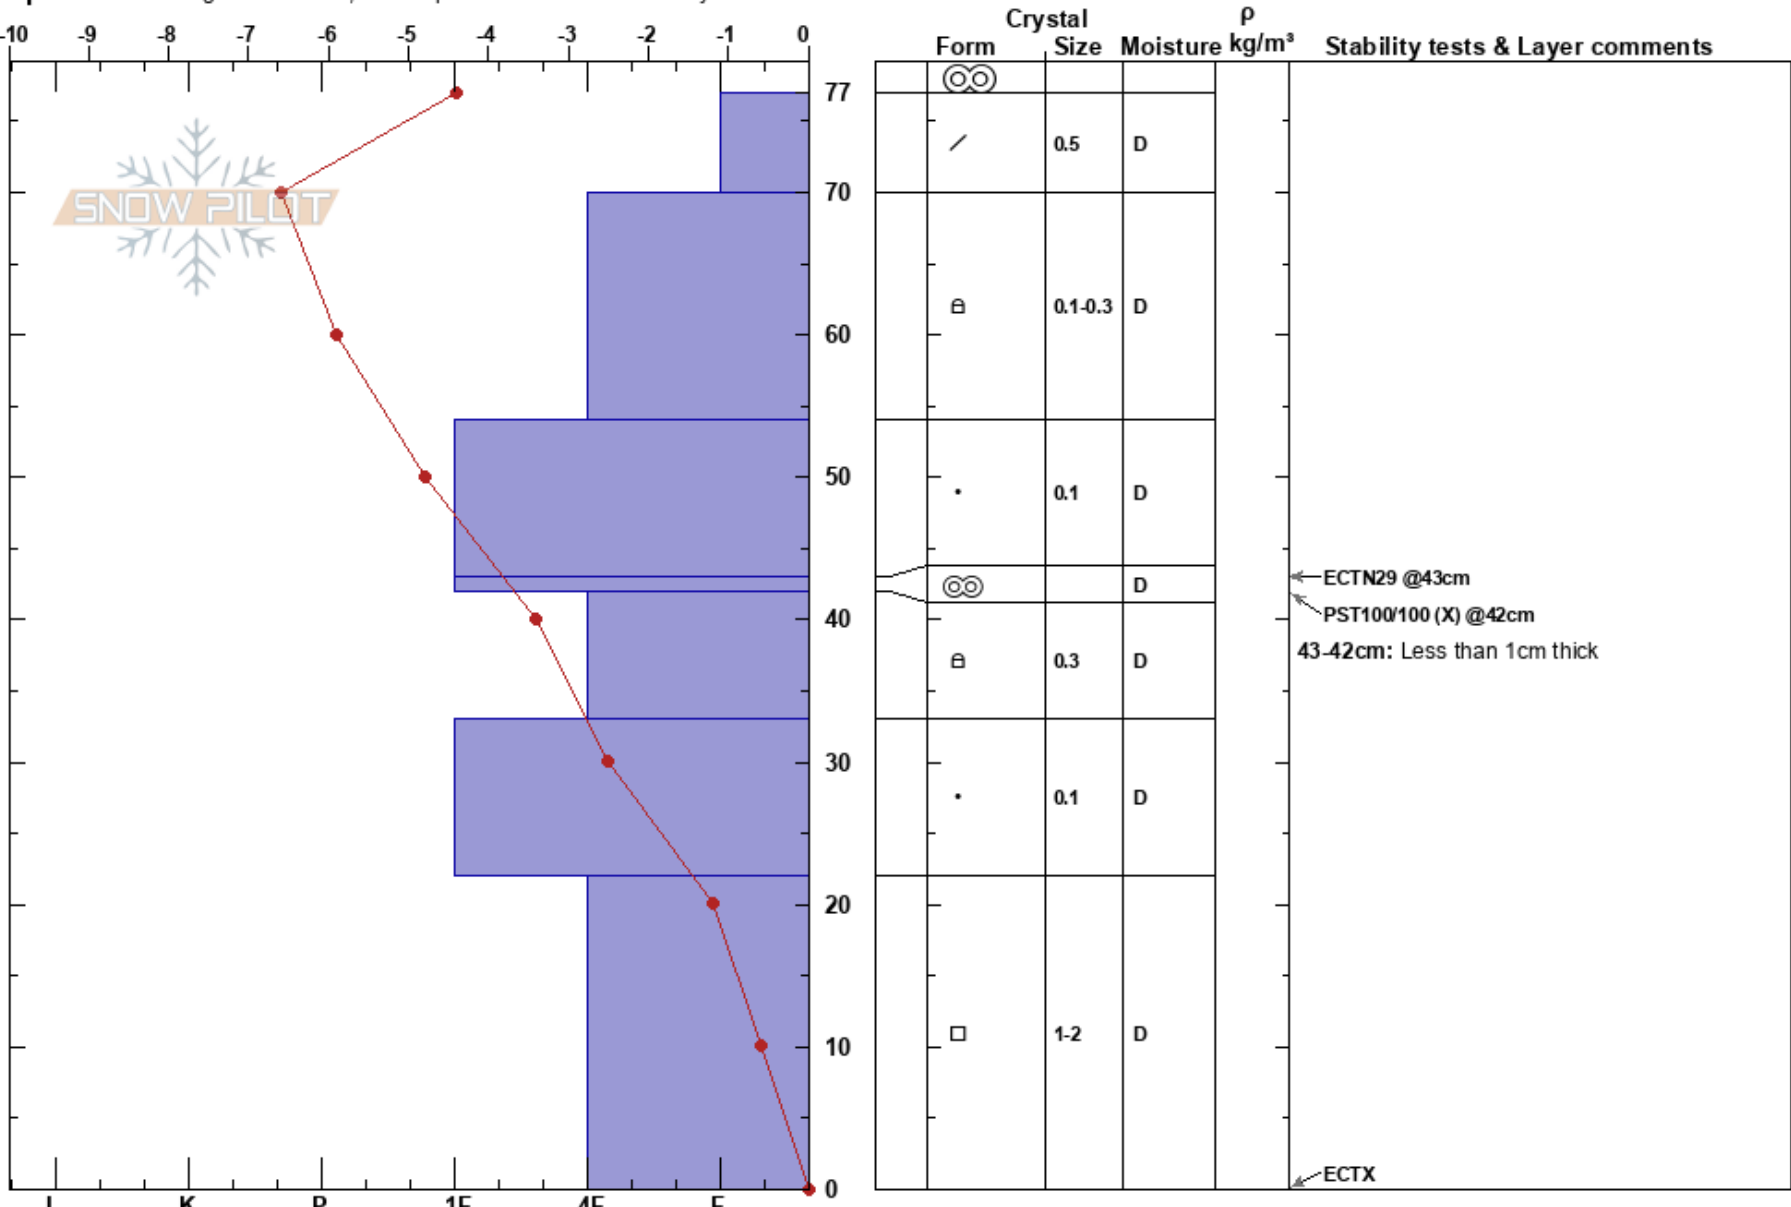

YC Heavens Gate
 Madison Range-N
 MT
 Elevation: 9300 ft
 Aspect: 60°

Griffin Dittmar
 12/06/2024 - 11:43am
 Co-ord: 45.23304N, -111.44781W
 Slope Angle: 26°
 Wind Loading: previous

Stability: **HS:77**
 Air Temperature: -0.2°C
 Sky Cover: CLR
 Precipitation: NO
 Wind: SW Calm

Layer Notes:
 43-42cm: Less than 1cm thick
 22-0cm: Problematic layer

Specifics: Pit dug in a Ski Area; Pit is representative of backcountry

Notes: Pit dug by: Griffin Dittmar in an area that has not been open yet for the season.