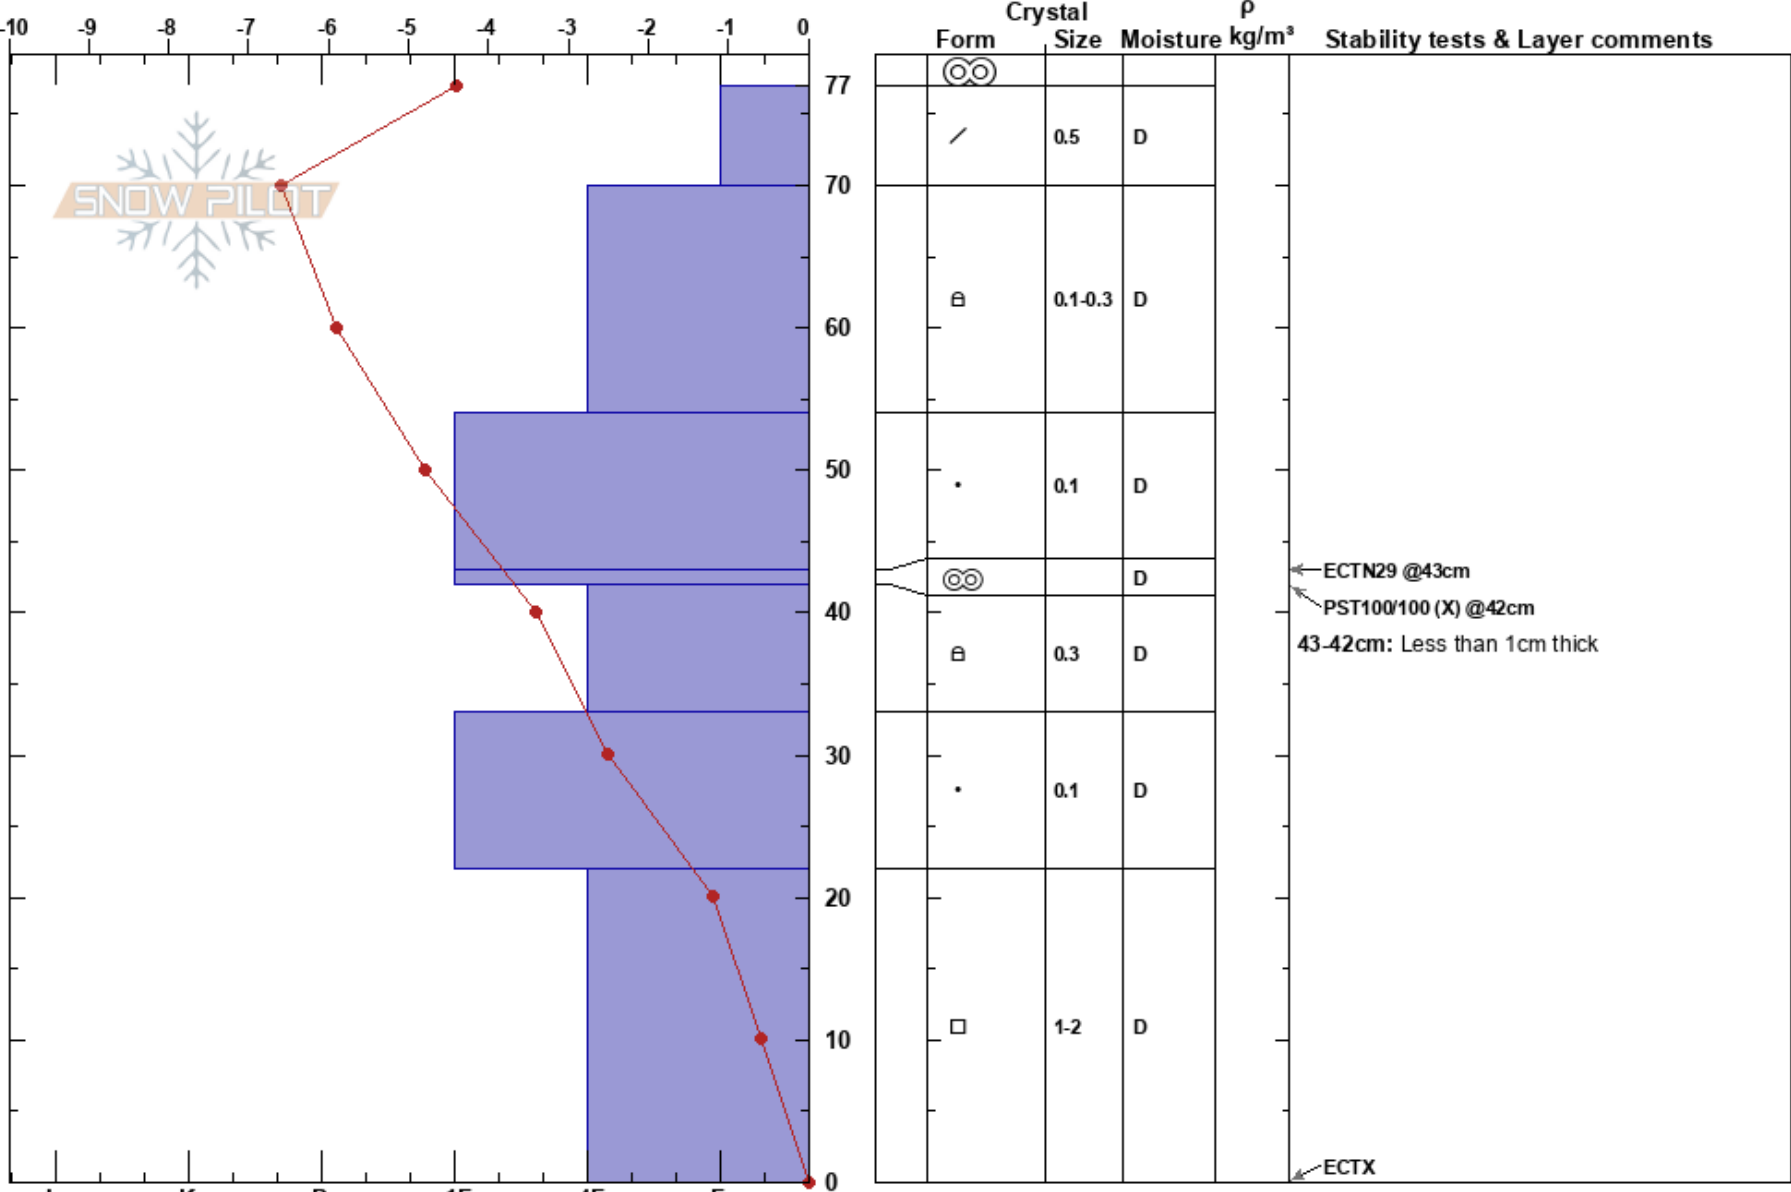

YC Heavens Gate
 Madison Range-N
 MT
 Elevation: 9300 ft
 Aspect: 60°

Griffin Dittmar
 12/06/2024 - 11:43am
 Co-ord: 45.23304N, -111.44781W
 Slope Angle: 26°
 Wind Loading: previous

Stability: **HS:77**
 Air Temperature: -0.2°C
 Sky Cover: CLR
 Precipitation: NO
 Wind: SW Calm

Layer Notes:
 43-42cm: Less than 1cm thick
 22-0cm: Problematic layer

Specifics: Pit dug in a Ski Area; Pit is representative of backcountry

Notes: Pit dug by: Griffin Dittmar in an area that has not been open yet for the season.