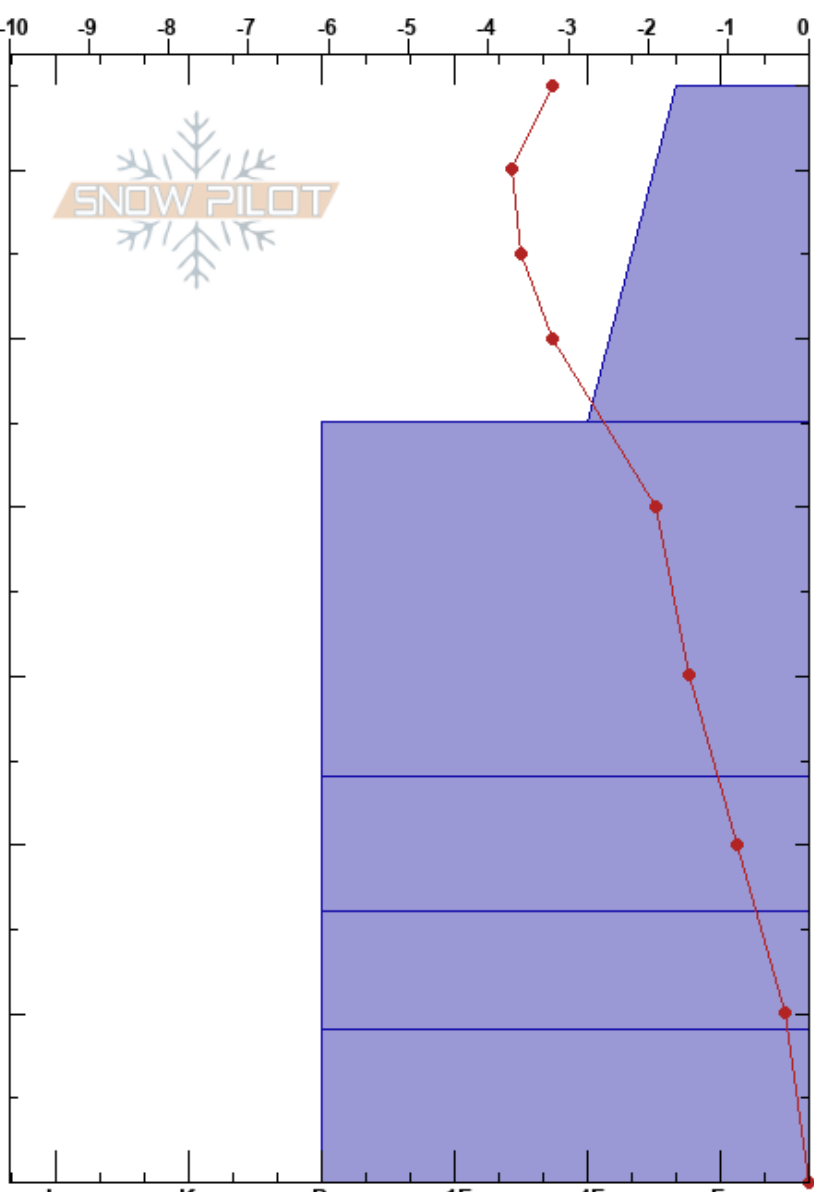

Upper NF Gate 2
 Silver Valley Area
 ID
 Elevation: 6050 ft
 Aspect: NW

Colton Ellingson
 12/06/2024 - 8:00am
 Co-ord: 47.49031N, -116.12839W
 Slope Angle: 28°
 Wind Loading: no

Stability: Good
 Air Temperature: 32.6°C
 Sky Cover: FEW
 Precipitation: NO
 Wind: SW Light Breeze

HS:65
 PF:20
 PS:10
 65-45cm:Problematic layer

Specifics: Pit dug in a Ski Area; Pit is representative of backcountry; We skied slope

Form	Crystal		Moisture	ρ kg/m ³	Stability tests & Layer comments
	Size				
☐	0.5				
☐	0.5				
=					←ECTN30 @36cm Graupel
☐	0.5				
= (☐)	(2)				
☐					