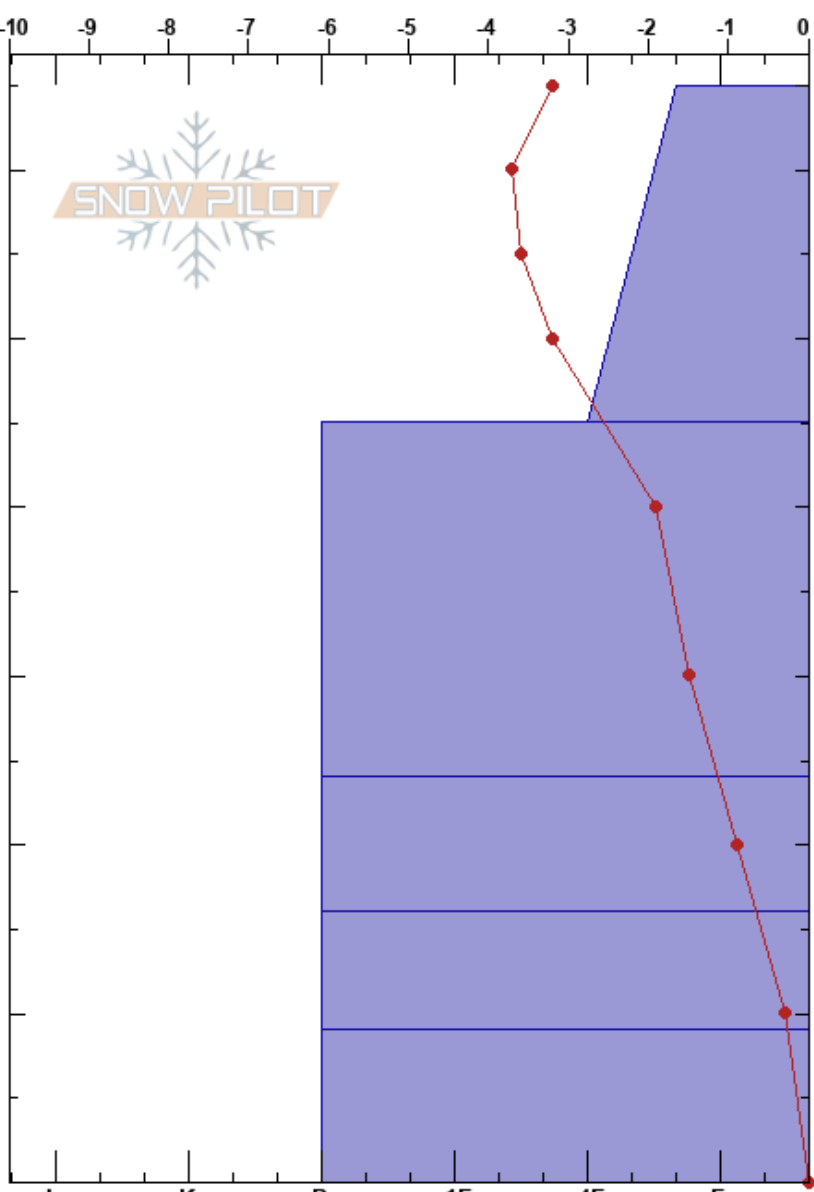

Upper NF Gate 2  
 Silver Valley Area  
 ID  
 Elevation: 6050 ft  
 Aspect: NW

Colton Ellingson  
 12/06/2024 - 8:00am  
 Co-ord: 47.49031N, -116.12839W  
 Slope Angle: 28°  
 Wind Loading: no

Stability: Good  
 Air Temperature: 32.6°C  
 Sky Cover: FEW  
 Precipitation: NO  
 Wind: SW Light Breeze

HS:65  
 PF:20  
 PS:10  
 65-45cm:Problematic layer

Specifics: Pit dug in a Ski Area; Pit is representative of backcountry; We skied slope

Form	Crystal		Moisture	$\rho$ kg/m <sup>3</sup>	Stability tests & Layer comments
	Size				
☐	0.5				
☐	0.5				
=					←ECTN30 @36cm Graupel
☐	0.5				
= (☐)	(2)				
☐					