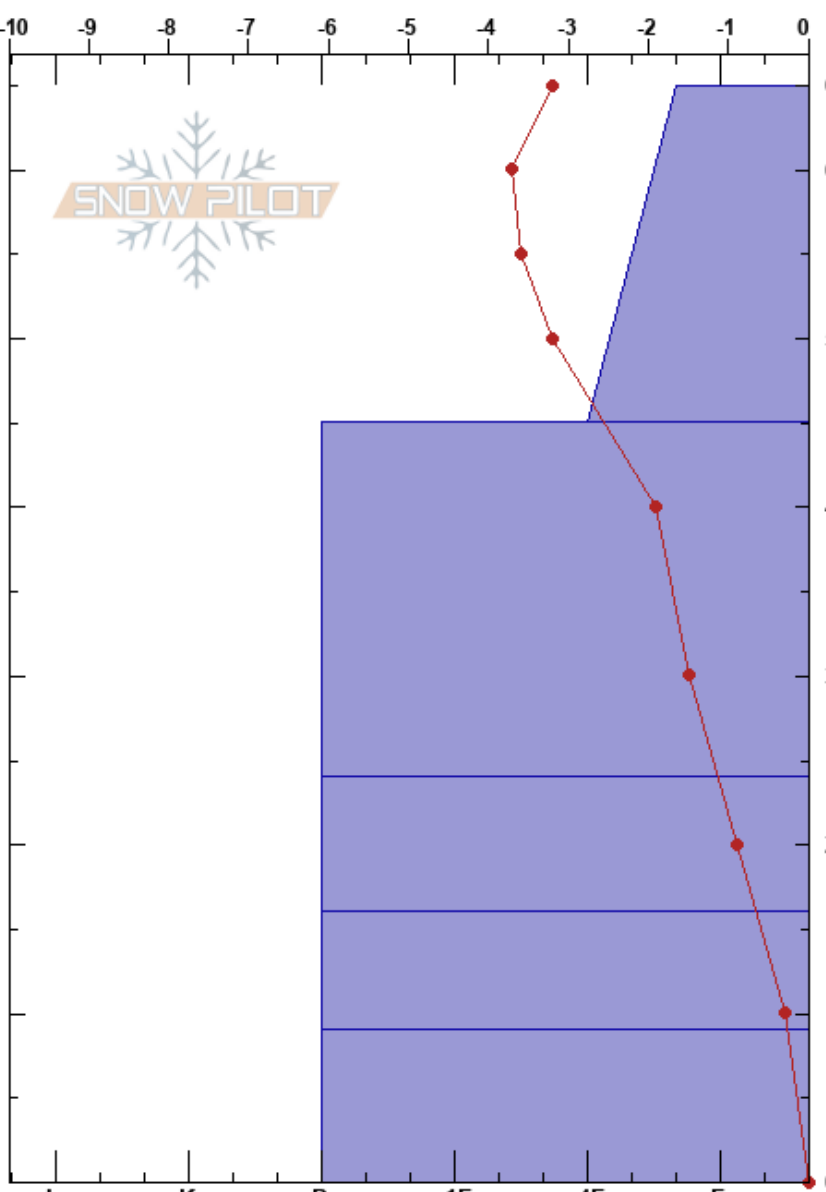

Upper NF Gate 2
 Silver Valley Area
 ID
 Elevation: 6050 ft
 Aspect: NW

Colton Ellingson
 12/06/2024 - 8:00am
 Co-ord: 47.49031N, -116.12839W
 Slope Angle: 28°
 Wind Loading: no

Stability: Good
 Air Temperature: 32.6°C
 Sky Cover: FEW
 Precipitation: NO
 Wind: SW Light Breeze

HS:65
 PF:20
 PS:10
 65-45cm:Problematic layer

Specifics: Pit dug in a Ski Area; Pit is representative of backcountry; We skied slope

Form	Crystal		Moisture	ρ kg/m ³	Stability tests & Layer comments
	Size				
☐	0.5				
☐	0.5				
=					←ECTN30 @36cm Graupel
☐	0.5				
= (☐)	(2)				
☐					