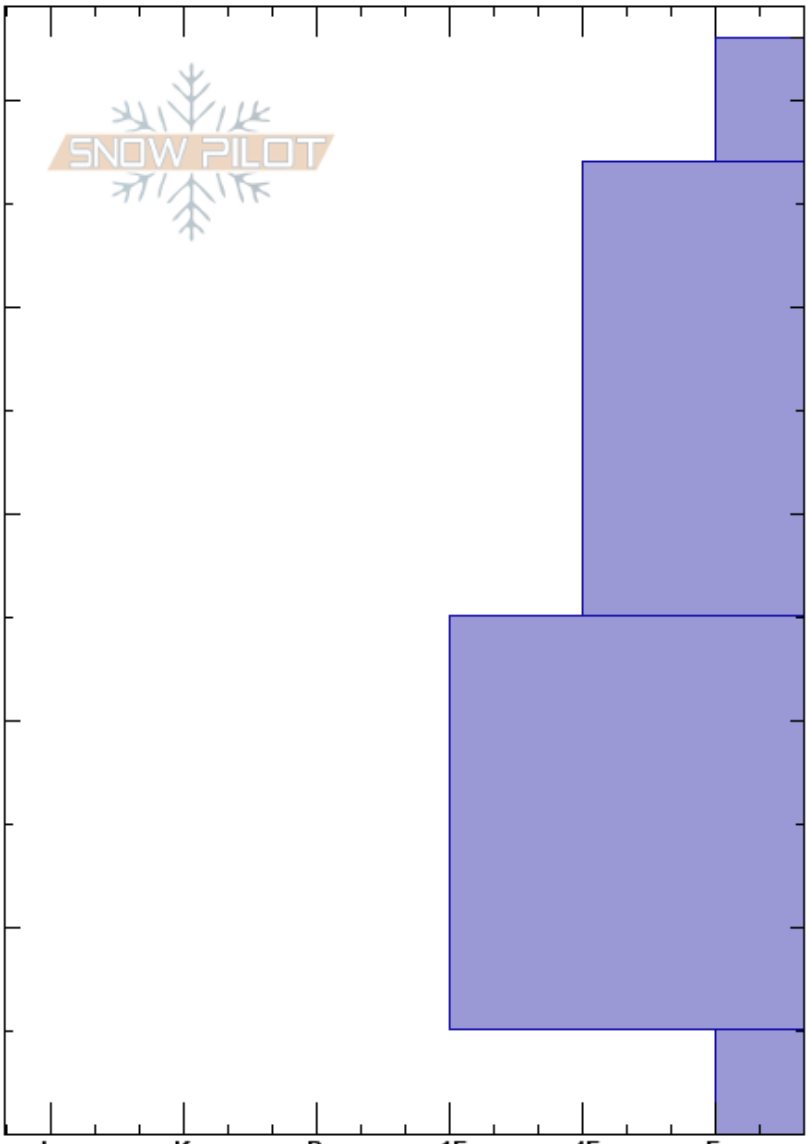

Miller Fence Ridge NE  
 Soldier Mountains  
 ID  
 Elevation: 9200 ft  
 Aspect: NE  
 Specifics:

Zachary Miller  
 12/05/2024 - 11:45am  
 Co-ord: 43.51969N, -114.92828W  
 Slope Angle: 25°  
 Wind Loading: previous

Stability: Fair  
 Air Temperature:  
 Sky Cover: CLR  
 Precipitation: NO  
 Wind: Calm

HS:53  
 Layer Notes:  
 5-0cm: striations  
 5-0cm: Problematic layer

Height (m)	Crystal		$\rho$ kg/m <sup>3</sup>	Stability tests & Layer comments
	Form	Size		
53	∇			
50	⊠			
40	/			
20	•			
0	⊕			← ECTP14 @5cm 5-0cm: striations