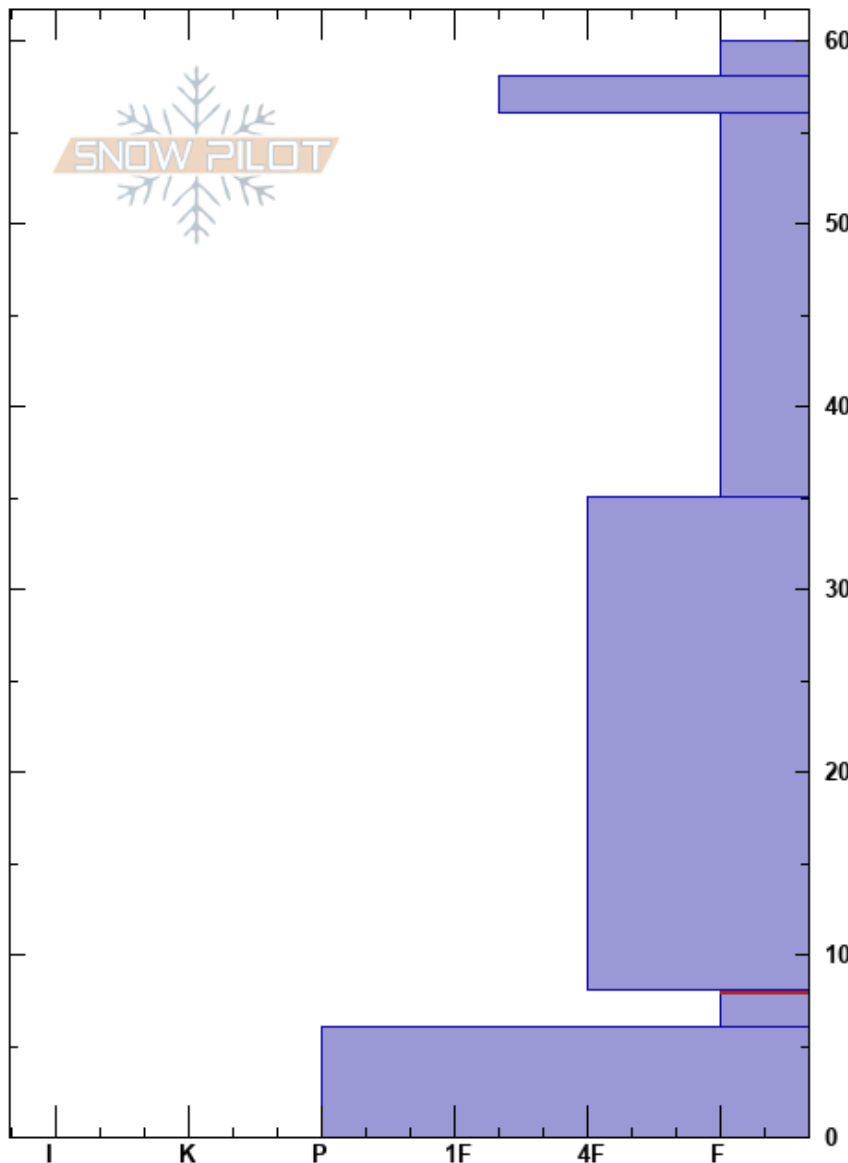

Colorado 2
 Kenai Mountains
 AK
 Elevation: 2760 ft
 Aspect: 135°
 Specifics:

Andrew Schauer
 12/05/2024 - 2:00pm
 Co-ord: 60.66432N, -149.51012W
 Slope Angle: 28°
 Wind Loading: no

Stability: Poor
 Air Temperature:
 Sky Cover: OVC
 Precipitation: NO
 Wind: Calm

HS:60
 PF:50
 PS:20
 8-6cm:Problematic layer

Crystal Form	Crystal Size	Moisture	ρ kg/m ³	Stability tests & Layer comments
+		M-W		
⊙⊙				
⊖		M-W		
⊖		M-W		
□	2-4	M		←ECTP16 @8cm ←ECTP21 @8cm
⊙⊙				

Notes: