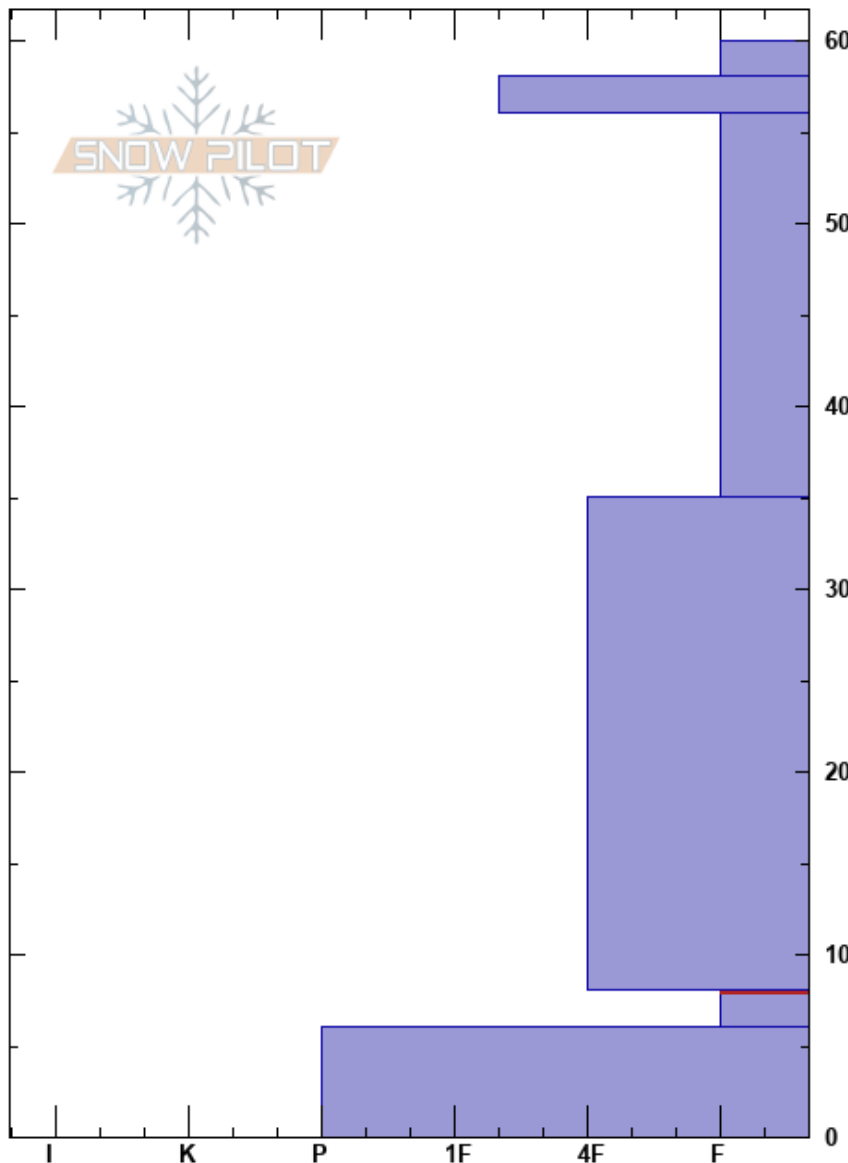

Colorado 2
 Kenai Mountains
 AK
 Elevation: 2760 ft
 Aspect: 135°
 Specifics:

Andrew Schauer
 12/05/2024 - 2:00pm
 Co-ord: 60.66432N, -149.51012W
 Slope Angle: 28°
 Wind Loading: no

Stability: Poor
 Air Temperature: HS:60
 Sky Cover: OVC
 Precipitation: NO
 Wind: Calm
 PF:50
 PS:20
 8-6cm:Problematic layer

Crystal Form	Crystal Size	Moisture	ρ kg/m ³	Stability tests & Layer comments
+		M-W		
⊙⊙				
⊖		M-W		
⊖		M-W		
□	2-4	M		←ECTP16 @8cm ←ECTP21 @8cm
⊙⊙				

Notes: