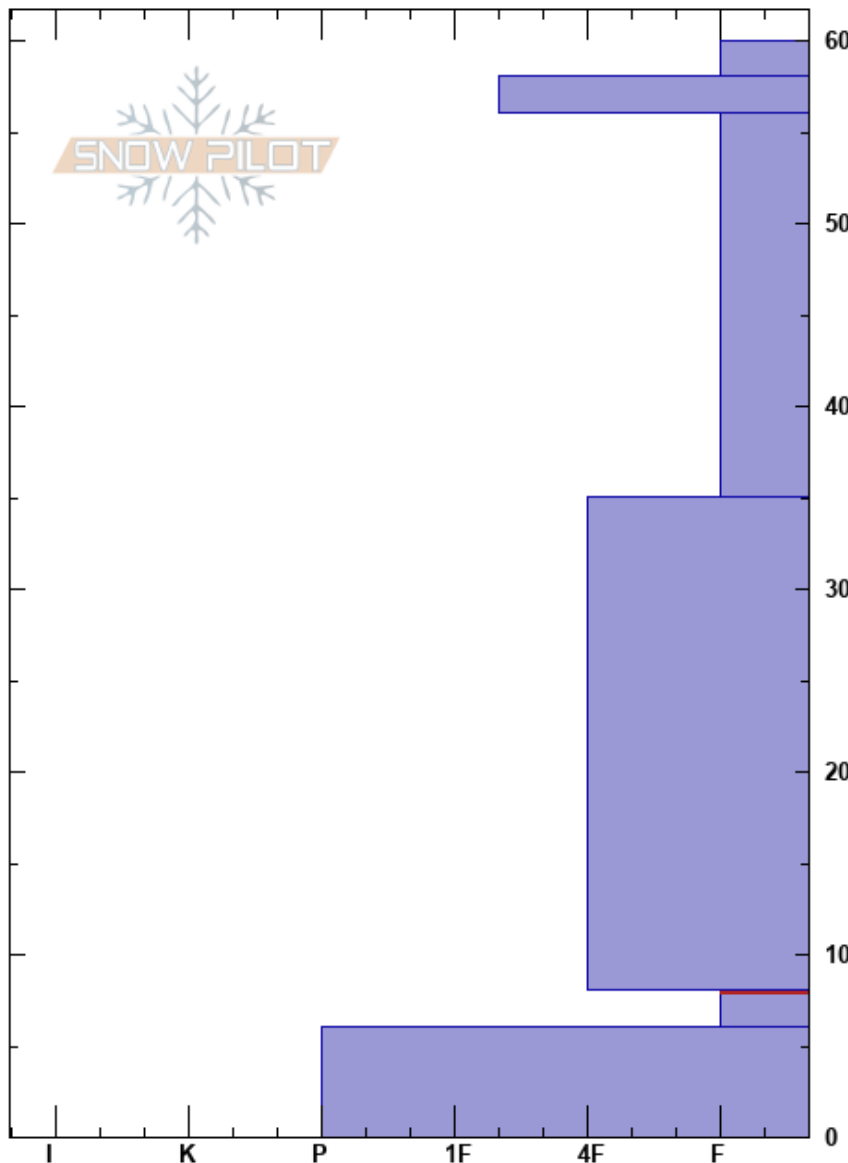

Colorado 2
 Kenai Mountains
 AK
 Elevation: 2760 ft
 Aspect: 135°
 Specifics:

Andrew Schauer
 12/05/2024 - 2:00pm
 Co-ord: 60.66432N, -149.51012W
 Slope Angle: 28°
 Wind Loading: no

Stability: Poor
 Air Temperature: HS:60 PF:50
 Sky Cover: OVC PS:20
 Precipitation: NO
 Wind: Calm
 8-6cm:Problematic layer

Crystal Form	Crystal Size	Moisture	ρ kg/m ³	Stability tests & Layer comments
+		M-W		
⊙⊙				
⊖		M-W		
⊖		M-W		
□	2-4	M		← ECTP16 @8cm ← ECTP21 @8cm
⊙⊙				

Notes: