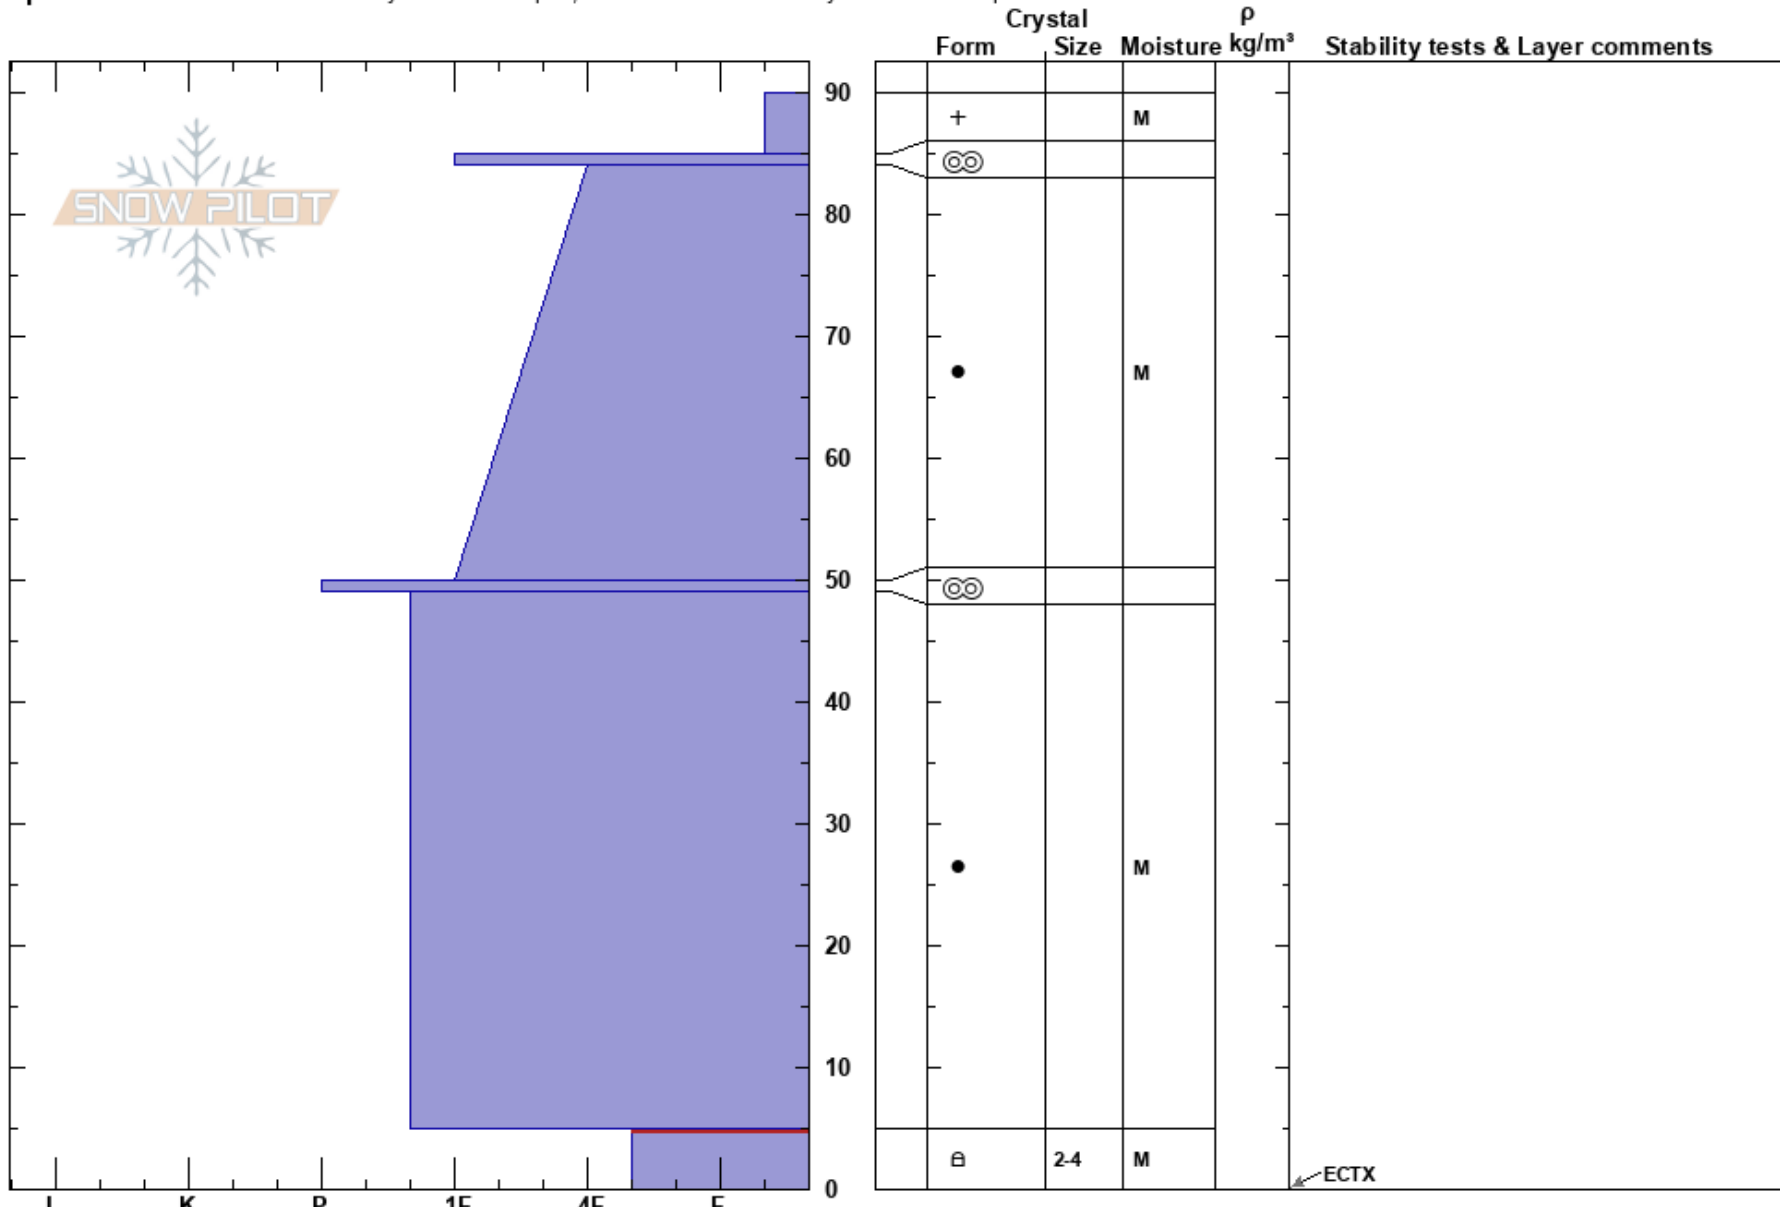

Colorado 1
 Kenai Mountains
 AK
 Elevation: 3250 ft
 Aspect: 111°

Andrew Schauer
 12/05/2024 - 1:30pm
 Co-ord: 60.66472N, -149.51583W
 Slope Angle: 25°
 Wind Loading: previous

Stability: Poor
 Air Temperature:
 Sky Cover: BKN
 Precipitation: NO
 Wind: NE Light Breeze

HS:90
 PF:5
 PS:5
 5-0cm:Problematic layer

Specifics: Recent avalanche activity on similar slopes; Recent avalanche activity on different slopes

Notes: Pit dug as close to start zone as we could get, but might not be fully representative of start zone. We were close enough to a sub ridge that there was likely scouring at some point.