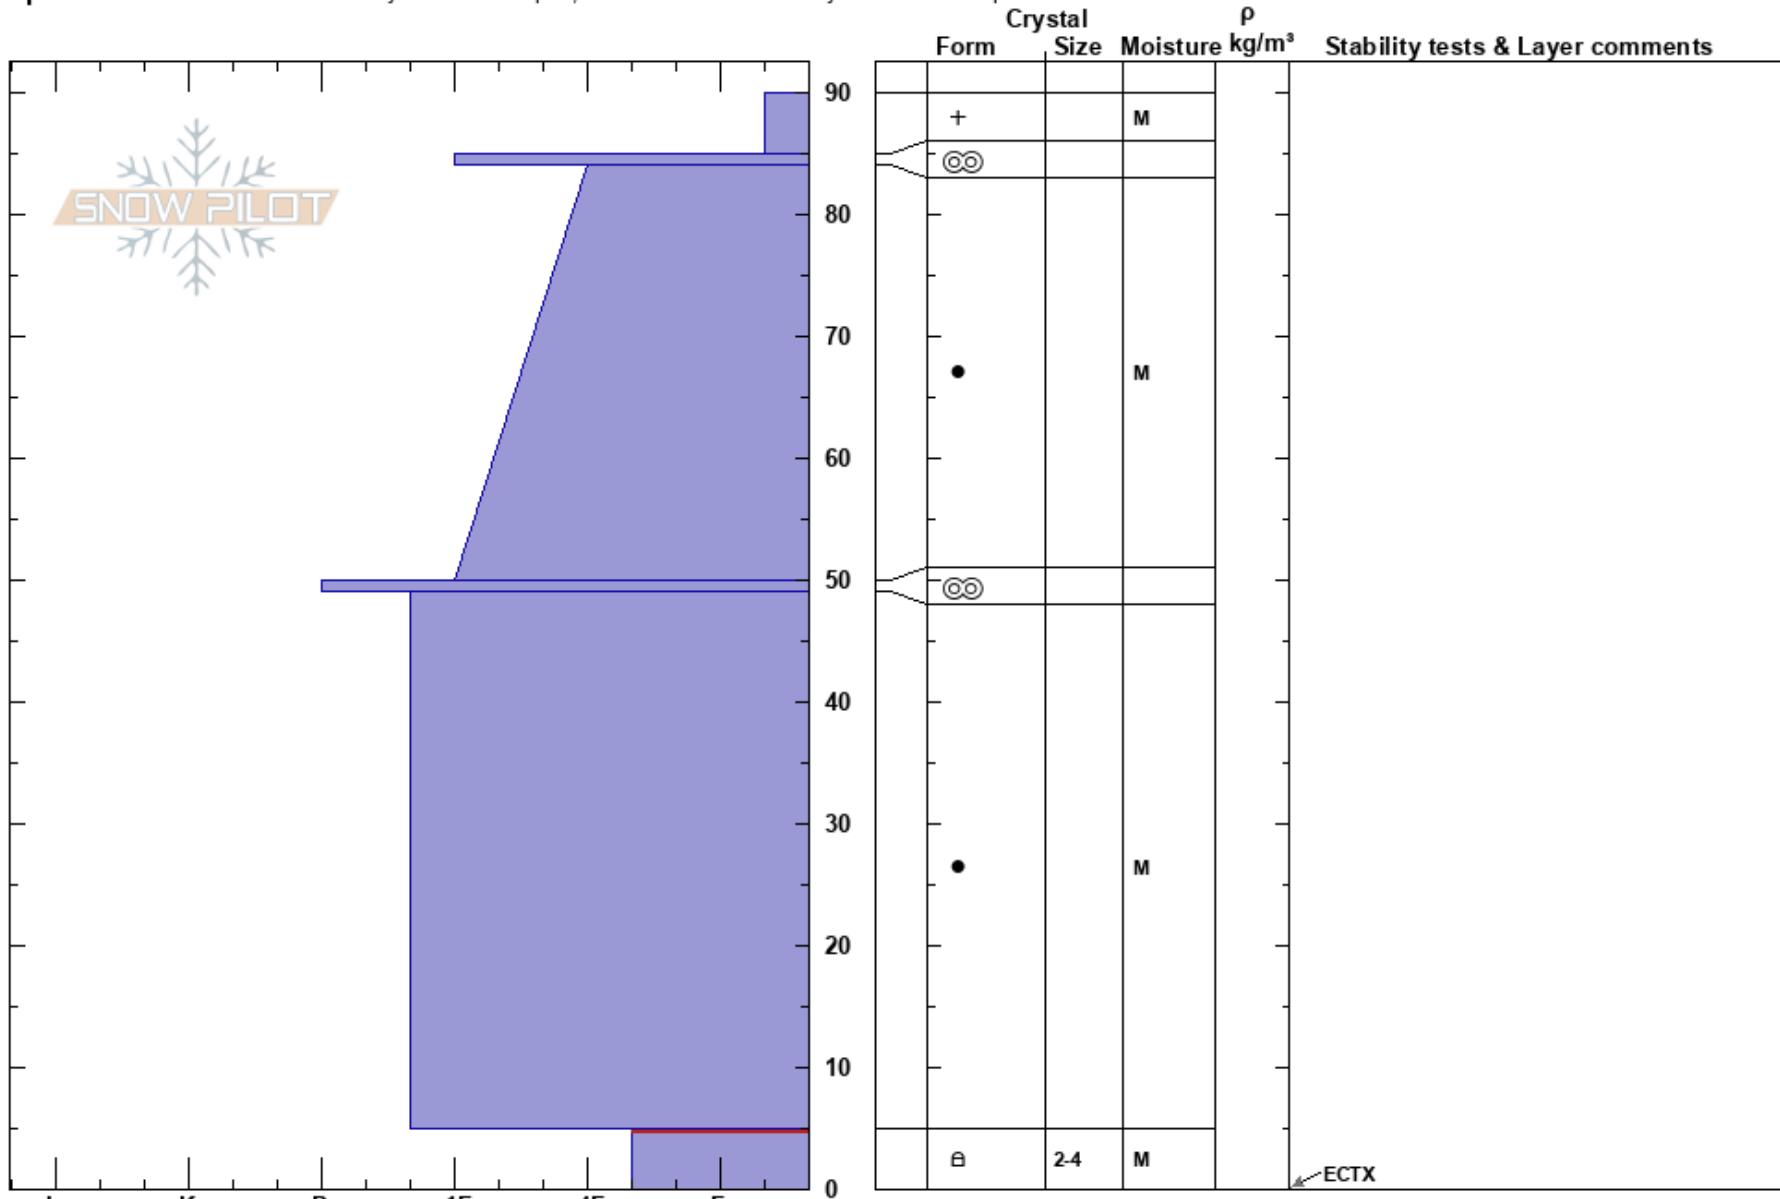

Colorado 1
 Kenai Mountains
 AK
 Elevation: 3250 ft
 Aspect: 111°

Andrew Schauer
 12/05/2024 - 1:30pm
 Co-ord: 60.66472N, -149.51583W
 Slope Angle: 25°
 Wind Loading: previous

Stability: Poor
 Air Temperature:
 Sky Cover: BKN
 Precipitation: NO
 Wind: NE Light Breeze

HS:90
 PF:5
 PS:5
 5-0cm:Problematic layer

Specifics: Recent avalanche activity on similar slopes; Recent avalanche activity on different slopes

Notes: Pit dug as close to start zone as we could get, but might not be fully representative of start zone. We were close enough to a sub ridge that there was likely scouring at some point.