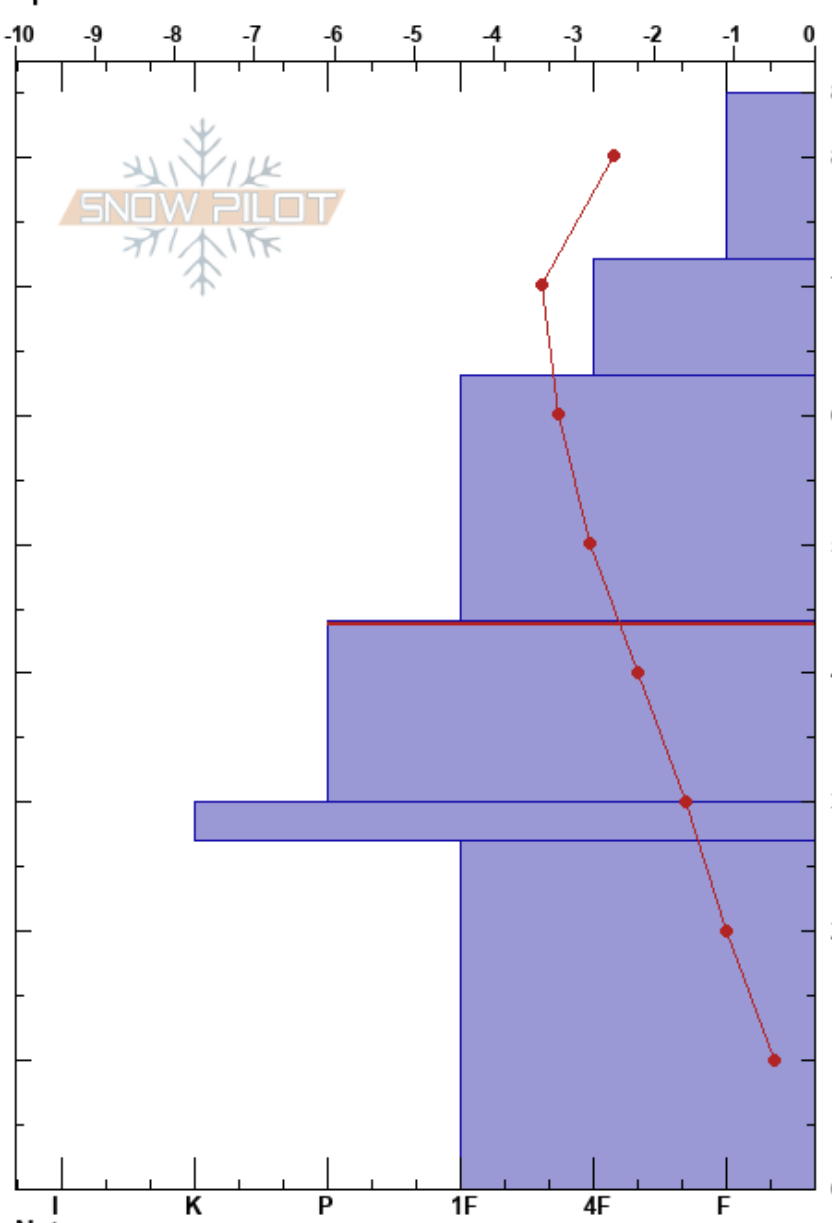

Galena Wx SP
 Monashee BC
 Elevation: 1570 m
 Aspect:
 Specifics:

Houston Clark
 05/12/2024 - 11:30
 Co-ord:
 Slope Angle:
 Wind Loading:

Stability:
 Air Temperature:
 Sky Cover: OVC
 Precipitation: NO
 Wind: Calm

HS:85
 PS: 45
 44-30cm: Graupel found at 44cm
 44-30cm: Problematic layer

Form	Crystal Size	Moisture	ρ kg/m ³	Stability tests & Layer comments
∨	3			
/	0.5-1			
/	0.5			
/ (•)	0.5(0.3)			
•	0.3-0.5			44-30cm: Graupel found at 44cm
⊙				
•	0.5-1			

Notes: Significant ground disturbance from Alder.