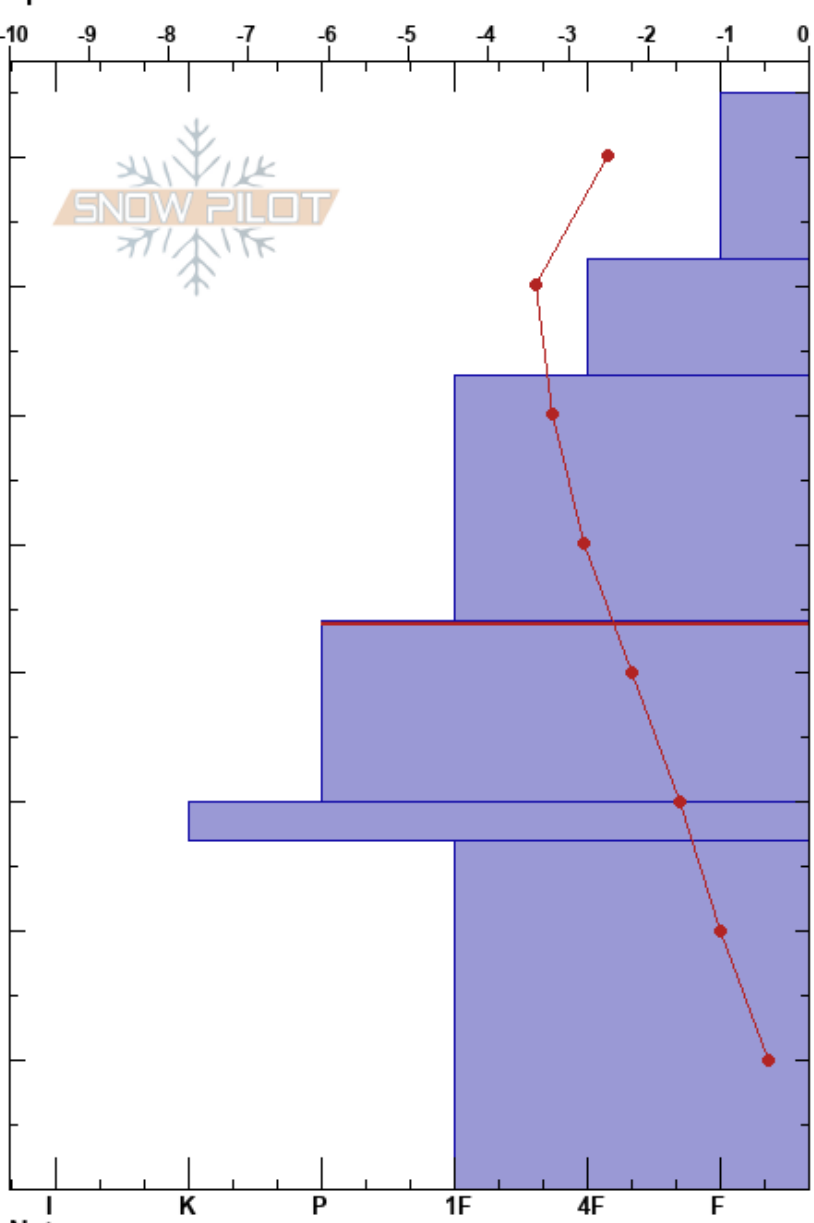

Galena Wx SP  
 Monashee BC  
 Elevation: 1570 m  
 Aspect:  
 Specifics:

Houston Clark  
 05/12/2024 - 11:30  
 Co-ord:  
 Slope Angle:  
 Wind Loading:

Stability:  
 Air Temperature:  
 Sky Cover: OVC  
 Precipitation: NO  
 Wind: Calm

HS:85  
 PS: 45  
 44-30cm: Graupel found at 44cm  
 44-30cm: Problematic layer

Form	Crystal Size	Moisture	$\rho$ kg/m <sup>3</sup>	Stability tests & Layer comments
∇	3			
/	0.5-1			
/	0.5			
/ (•)	0.5(0.3)			
•	0.3-0.5			44-30cm: Graupel found at 44cm
⊙				
•	0.5-1			

Notes: Significant ground disturbance from Alder.

ECTX