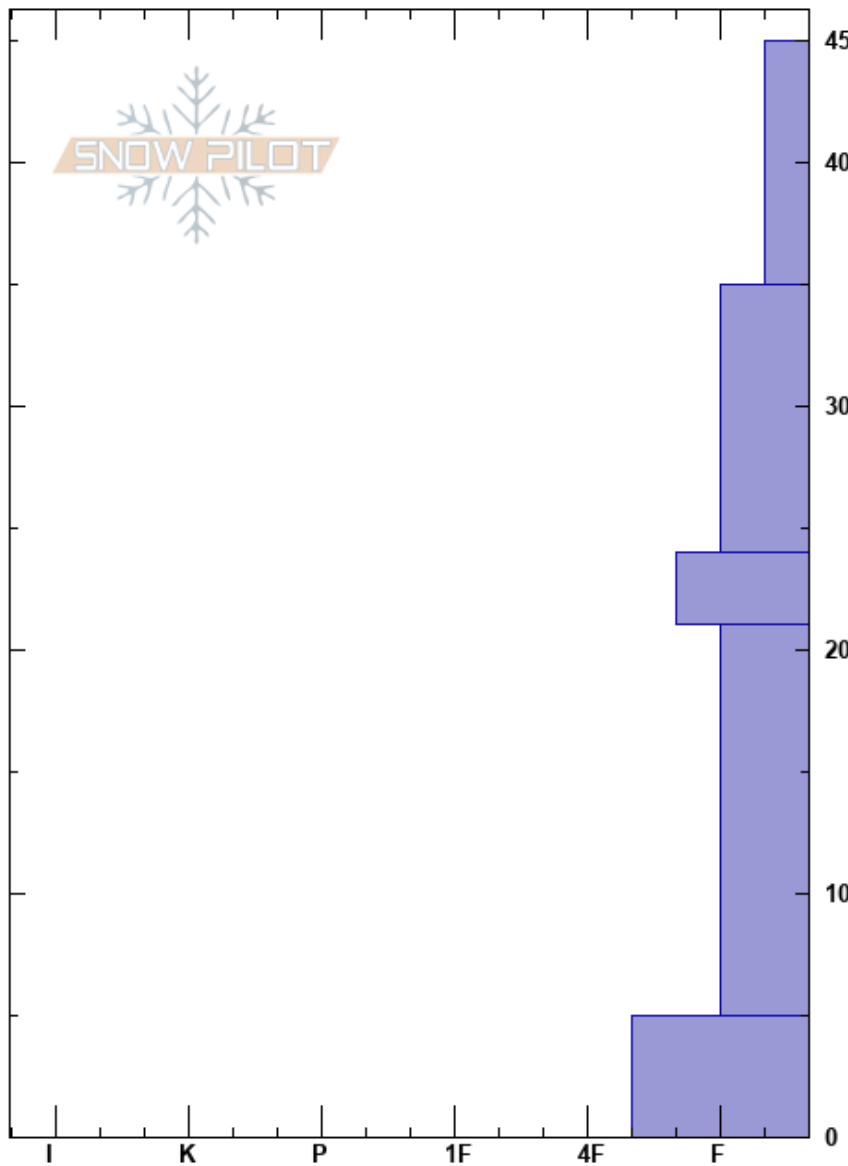

20241205 S&M Low NW
 Uinta Range
 UT
 Elevation: 8600 ft
 Aspect: NW
 Specifics:

Joseph Manship
 12/05/2024 - 10:00am
 Co-ord: 40.72196N, -111.12353W
 Slope Angle: 32°
 Wind Loading: no

Stability:
 Air Temperature:
 Sky Cover: FEW
 Precipitation: NO
 Wind: Calm

HS:45
 5-0cm: Moist facets

Crystal Form	Crystal Size	Moisture	ρ kg/m ³	Stability tests & Layer comments
□	1			
□	1			
□	1-1.5			
^	1-3			
□				5-0cm: Moist facets

Notes: