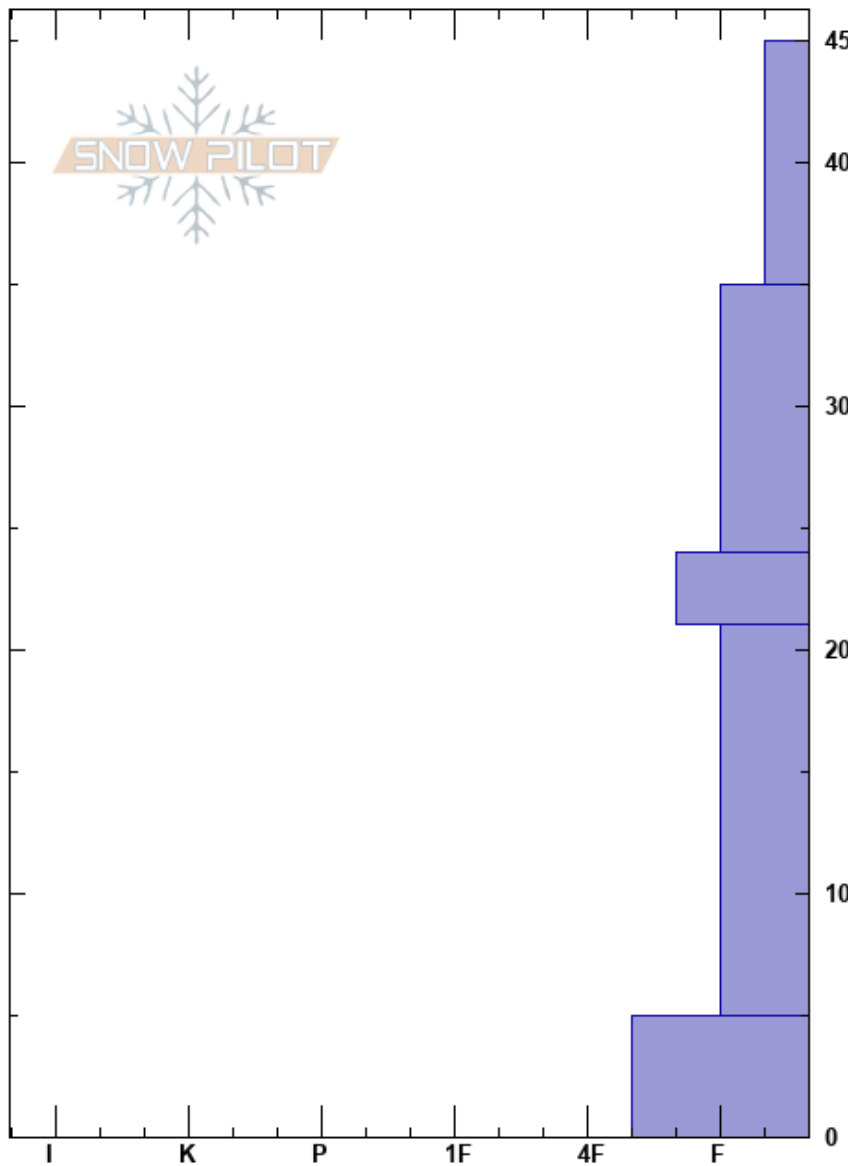

20241205 S&M Low NW
 Uinta Range
 UT
 Elevation: 8600 ft
 Aspect: NW
 Specifics:

Joseph Manship
 12/05/2024 - 10:00am
 Co-ord: 40.72196N, -111.12353W
 Slope Angle: 32°
 Wind Loading: no

Stability:
 Air Temperature:
 Sky Cover: FEW
 Precipitation: NO
 Wind: Calm

HS:45
 5-0cm: Moist facets

Crystal Form	Crystal		ρ kg/m ³	Stability tests & Layer comments
	Size	Moisture		
□	1			
□	1			
□	1-1.5			
^	1-3			
□				5-0cm: Moist facets

Notes: