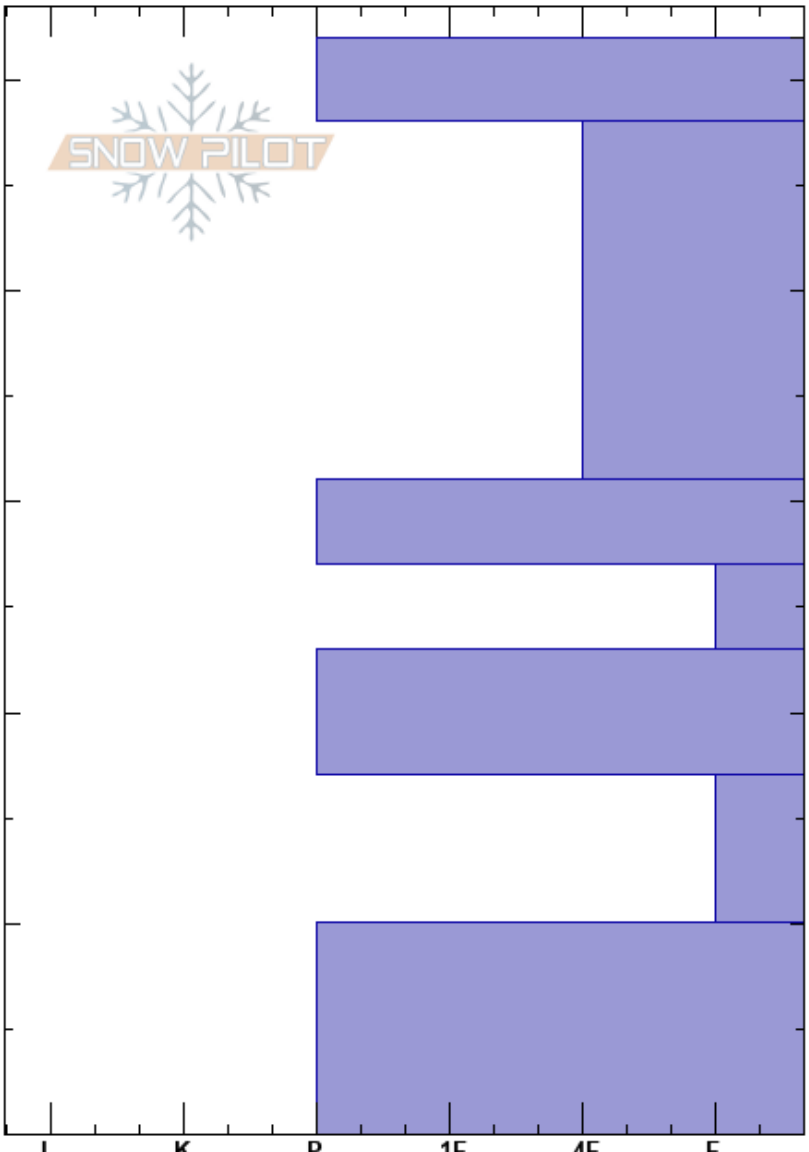

Freeland  
 Wasatch Range  
 UT  
 Elevation: 10150 ft  
 Aspect: 252°  
 Specifics:

John Lemnotis  
 12/05/2024 - 12:00pm  
 Co-ord: 40.59811N, -111.61134W  
 Slope Angle: 21°  
 Wind Loading:

Stability:  
 Air Temperature:  
 Sky Cover: CLR  
 Precipitation: NO  
 Wind: N Calm

HS:52

Layer Notes:

Crystal Form	Crystal Size	Moisture	$\rho$ kg/m <sup>3</sup>	Stability tests & Layer comments
-				
-				
□	1			
-				
□	1-2			
-				
□	2-2.5			← ECTP12 @17cm
■				

Notes: