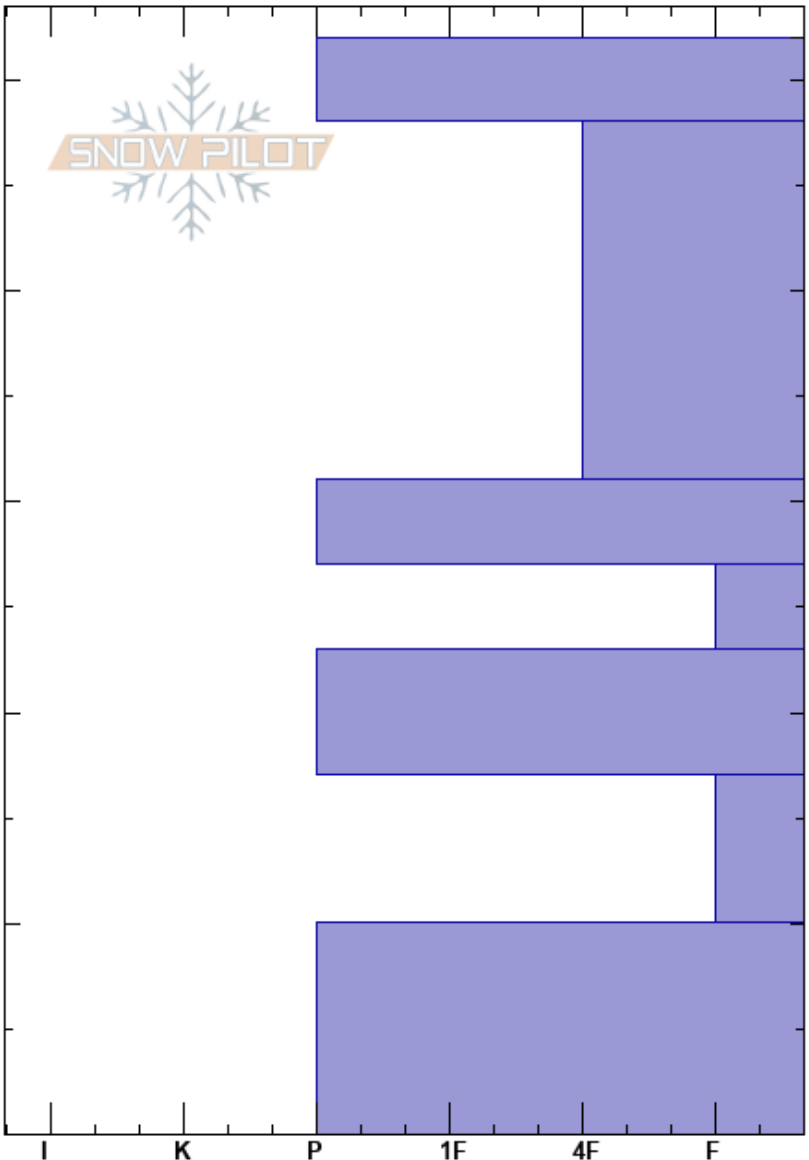

Freeland
 Wasatch Range
 UT
 Elevation: 10150 ft
 Aspect: 252°
 Specifics:

John Lemnotis
 12/05/2024 - 12:00pm
 Co-ord: 40.59811N, -111.61134W
 Slope Angle: 21°
 Wind Loading:

Stability:
 Air Temperature:
 Sky Cover: CLR
 Precipitation: NO
 Wind: N Calm

HS:52

Layer Notes:

Height (ft)	Crystal		ρ kg/m ³	Stability tests & Layer comments
	Form	Size		
52	-			
50	-			
40	□	1		
30	-			
25	□	1-2		
20	-			
17	□	2-2.5		← ECTP12 @17cm
10	■			
0				

Notes: