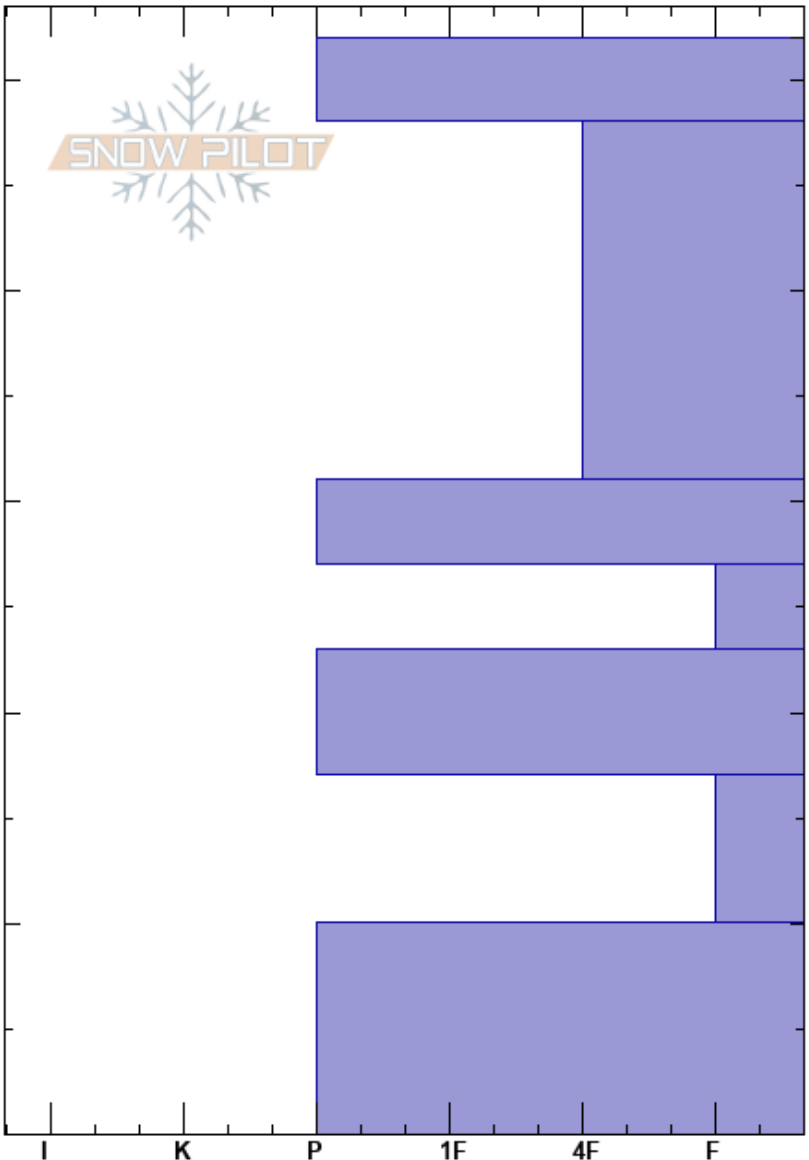

Freeland  
 Wasatch Range  
 UT  
 Elevation: 10150 ft  
 Aspect: 252°  
 Specifics:

John Lemnotis  
 12/05/2024 - 12:00pm  
 Co-ord: 40.59811N, -111.61134W  
 Slope Angle: 21°  
 Wind Loading:

Stability:  
 Air Temperature:  
 Sky Cover: CLR  
 Precipitation: NO  
 Wind: N Calm

HS:52

Layer Notes:

Height (ft)	Crystal		$\rho$ kg/m <sup>3</sup>	Stability tests & Layer comments
	Form	Size		
52	-			
50	-			
40	□	1		
30	-			
25	□	1-2		
20	-			
17	□	2-2.5		← ECTP12 @17cm
10	■			
0				