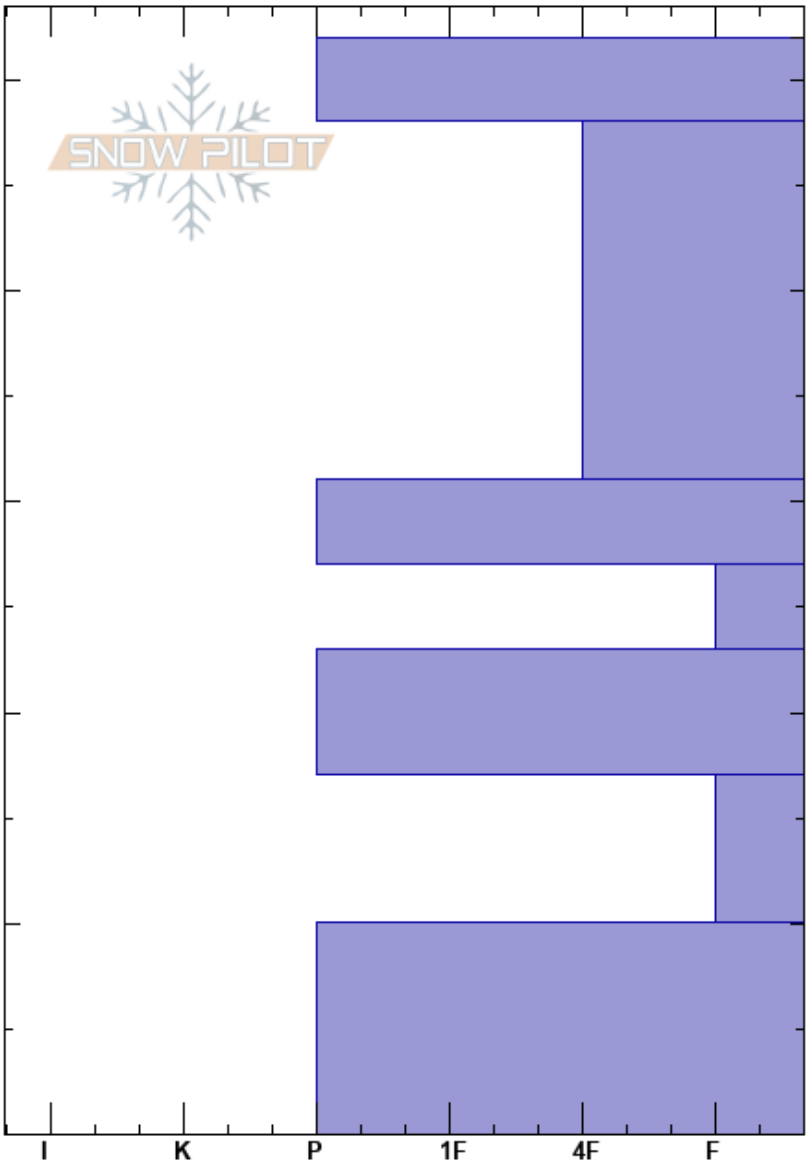

Freeland  
 Wasatch Range  
 UT  
 Elevation: 10150 ft  
 Aspect: 252°  
 Specifics:

John Lemnotis  
 12/05/2024 - 12:00pm  
 Co-ord: 40.59811N, -111.61134W  
 Slope Angle: 21°  
 Wind Loading:

Stability:  
 Air Temperature:  
 Sky Cover: CLR  
 Precipitation: NO  
 Wind: N Calm

HS:52

Layer Notes:

Height (cm)	Crystal		Moisture	$\rho$ kg/m <sup>3</sup>	Stability tests & Layer comments
	Form	Size			
52	-				
50	-				
40	□	1			
30	-				
25	□	1-2			
20	-				
15	□	2-2.5			← ECTP12 @17cm
10	■				
0					