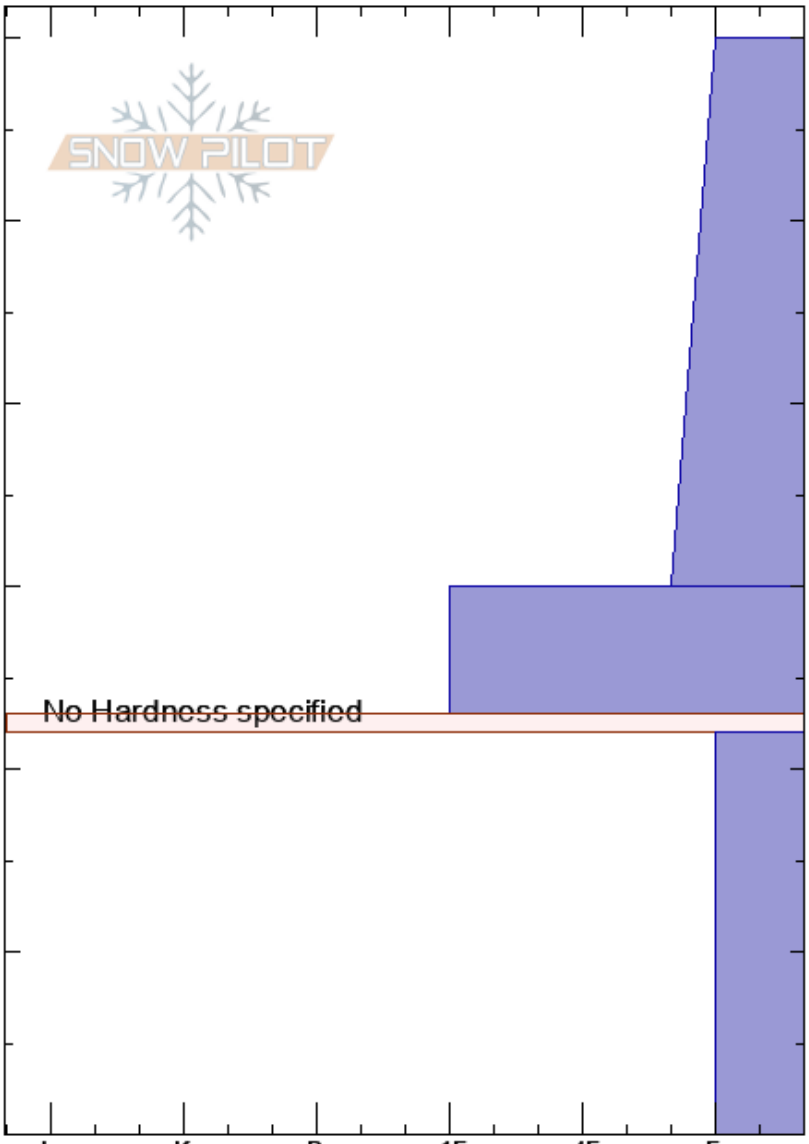

Cameron Pass: M-Bowl R Camilo Gomez
 RMNP 12/04/2024 - 4:00pm
 CO Co-ord: 13T 423507E 4487572N
 Elevation: 11222 ft Slope Angle: 25°
 Aspect: E Wind Loading:
 Specifics: Ski tracks on slope; We skied slope

Stability: HS:60
 Air Temperature: 60-30cm: SH becoming a crust
 Sky Cover: CLR 23-22cm: Problematic layer
 Precipitation: NO
 Wind: Calm

Crystal Form	Crystal Size	Moisture	ρ kg/m ³	Stability tests & Layer comments
∇	1			
/	0.5			60-30cm: SH becoming a crust
•	0.3			
⊙⊙				← ECTN23 @23cm
□	1			← CT14, BRK @10cm