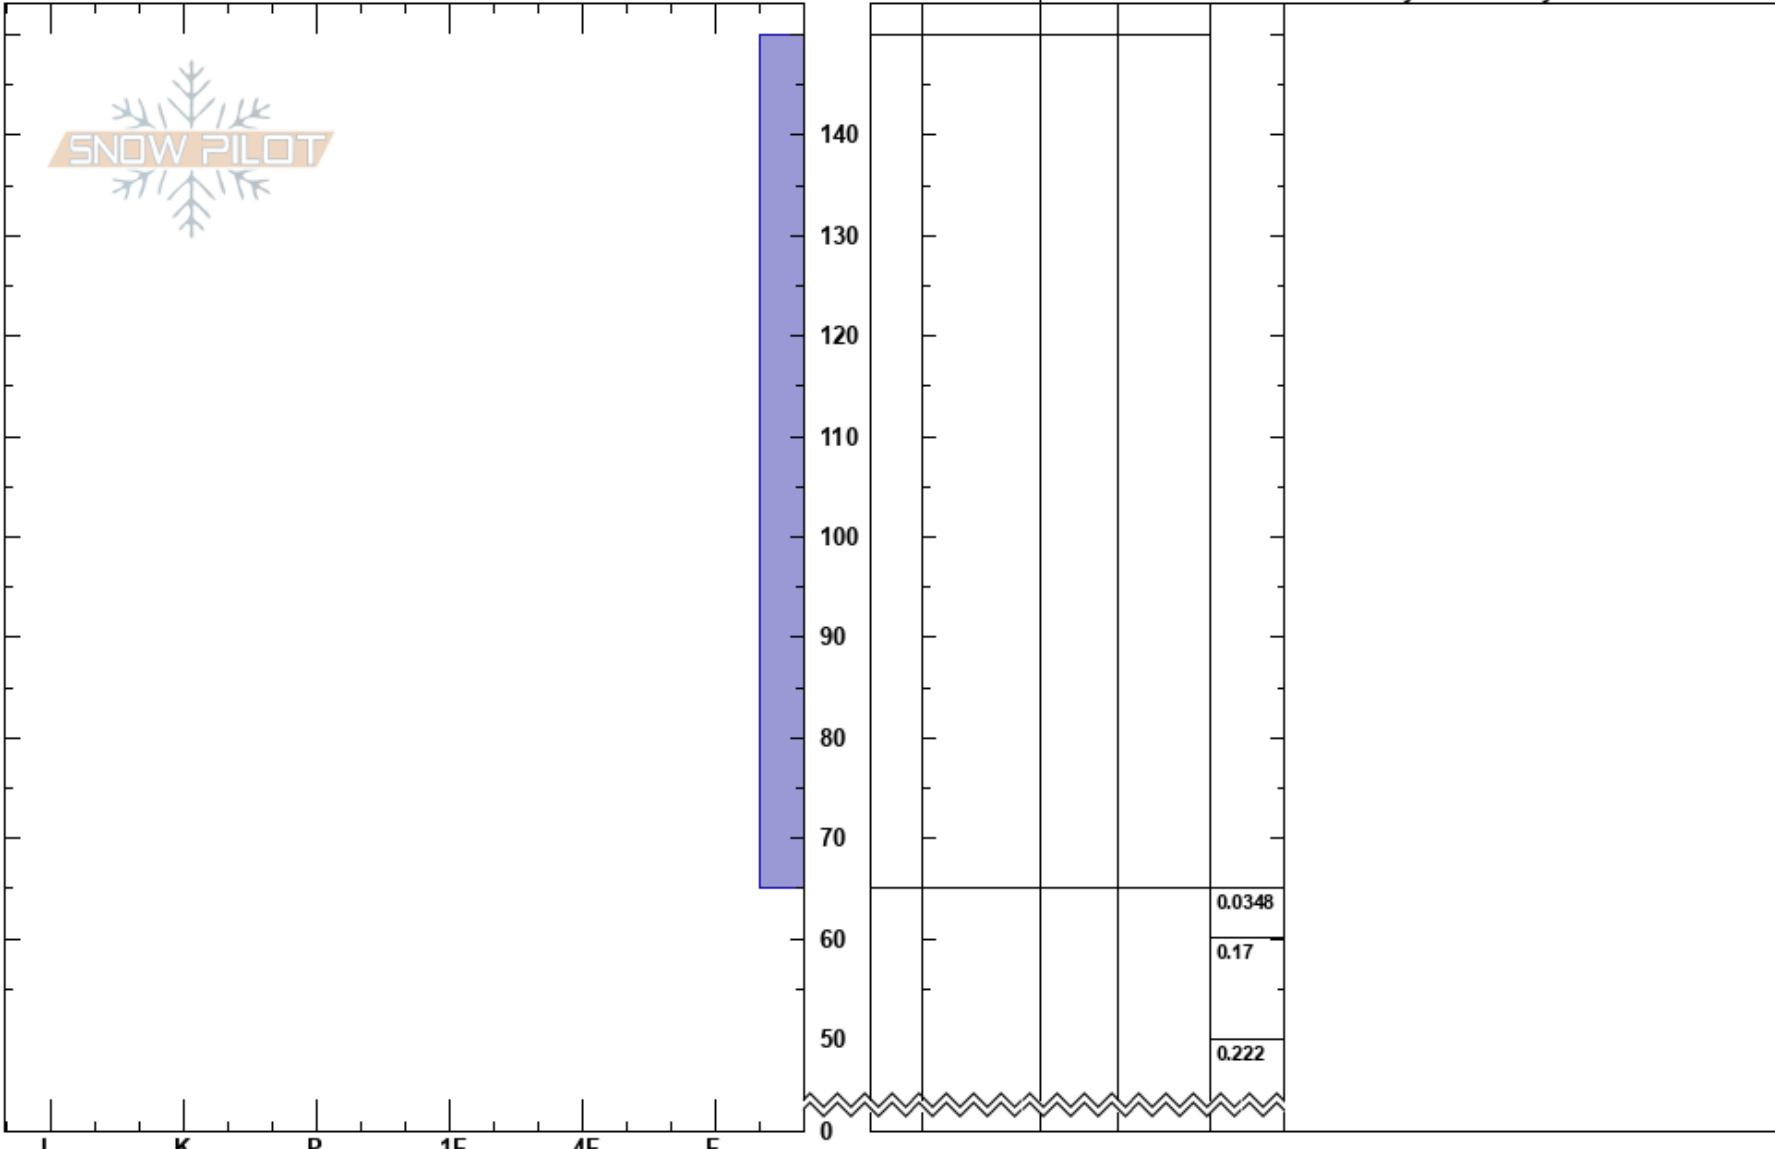

Gladstone WX station  
San Juan Range  
CO  
Elevation: 10400 ft  
Aspect:  
Specifics:

Jack Klim  
12/04/2024 - 10:00am  
Co-ord: 37.88948N, -107.65044W  
Slope Angle:  
Wind Loading:

Stability:  
Air Temperature:  
Sky Cover: CLR  
Precipitation: NO  
Wind: Calm

Layer Notes:

I K P 1F 4F F

Notes: