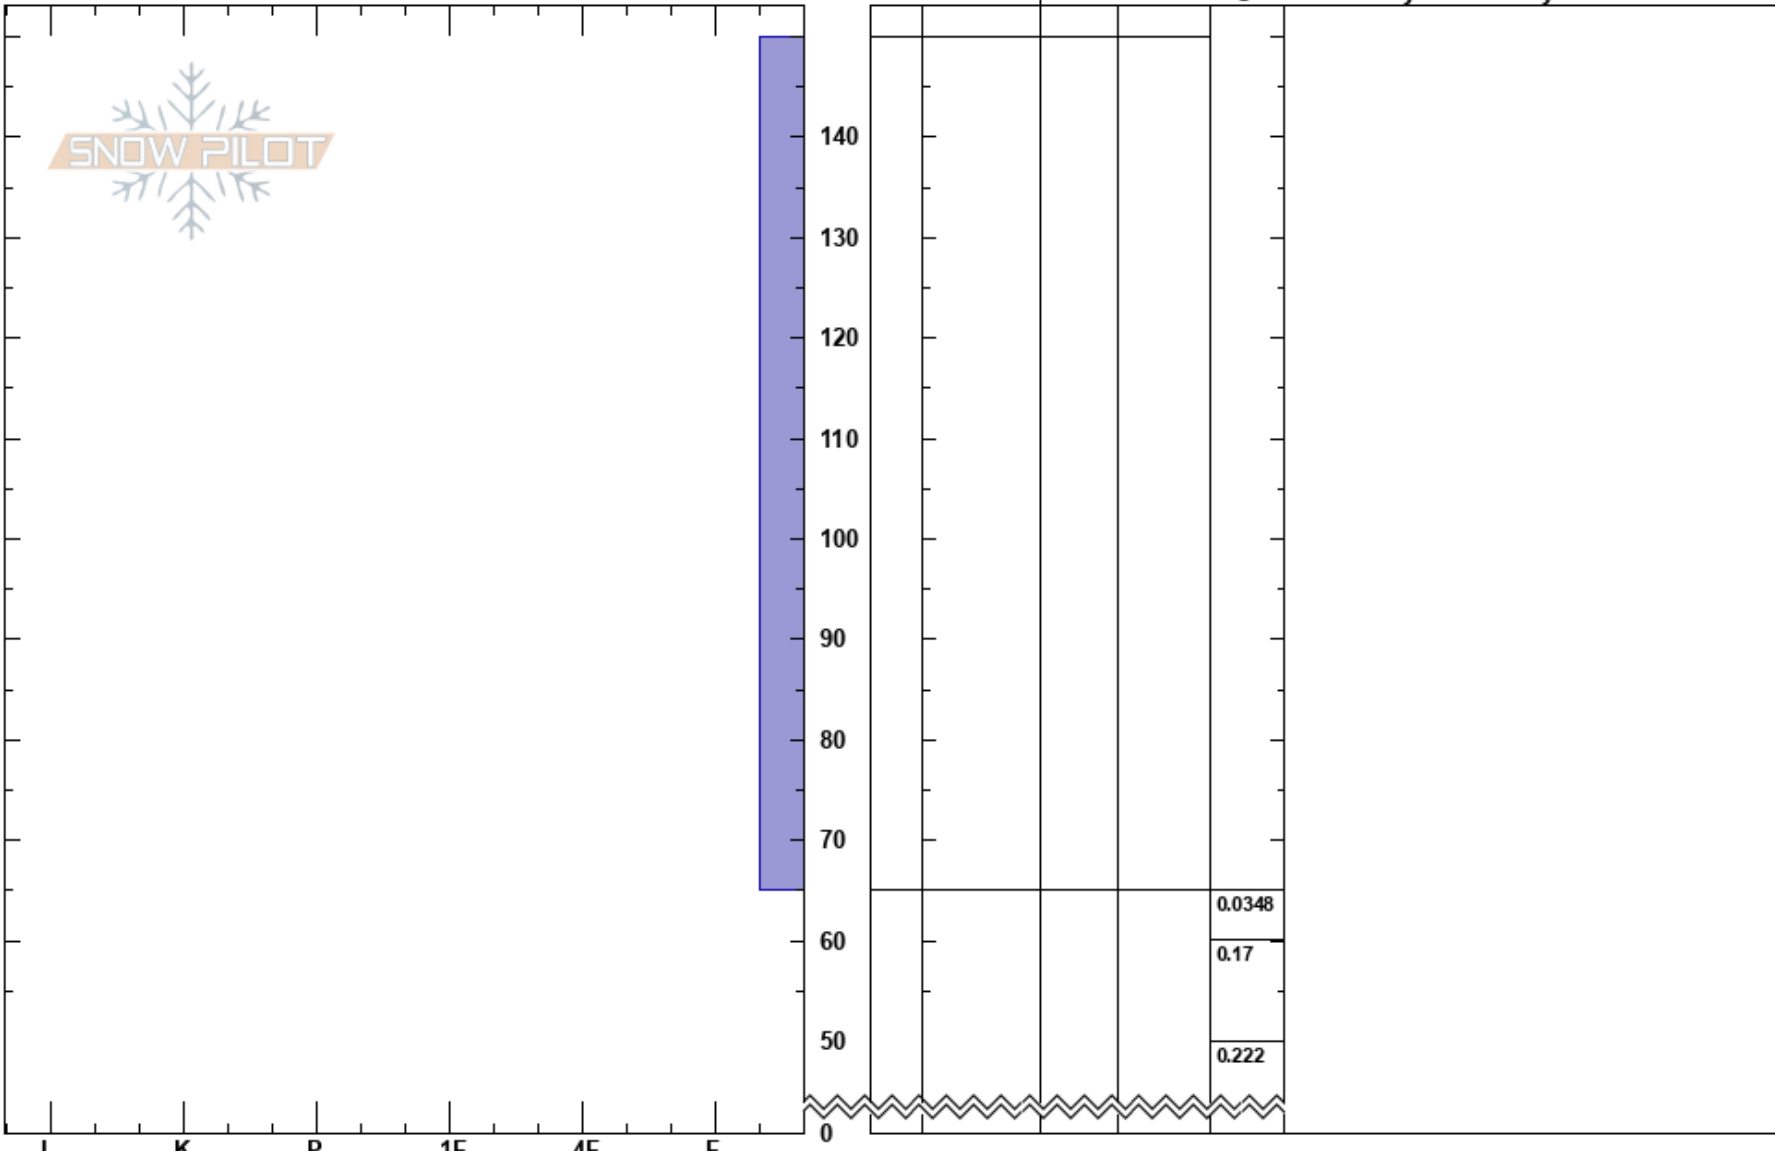

Gladstone WX station  
San Juan Range  
CO  
Elevation: 10400 ft  
Aspect:  
Specifics:

Jack Klim  
12/04/2024 - 10:00am  
Co-ord: 37.88948N, -107.65044W  
Slope Angle:  
Wind Loading:

Stability:  
Air Temperature:  
Sky Cover: CLR  
Precipitation: NO  
Wind: Calm

Layer Notes:

I K P 1F 4F F  
Notes: