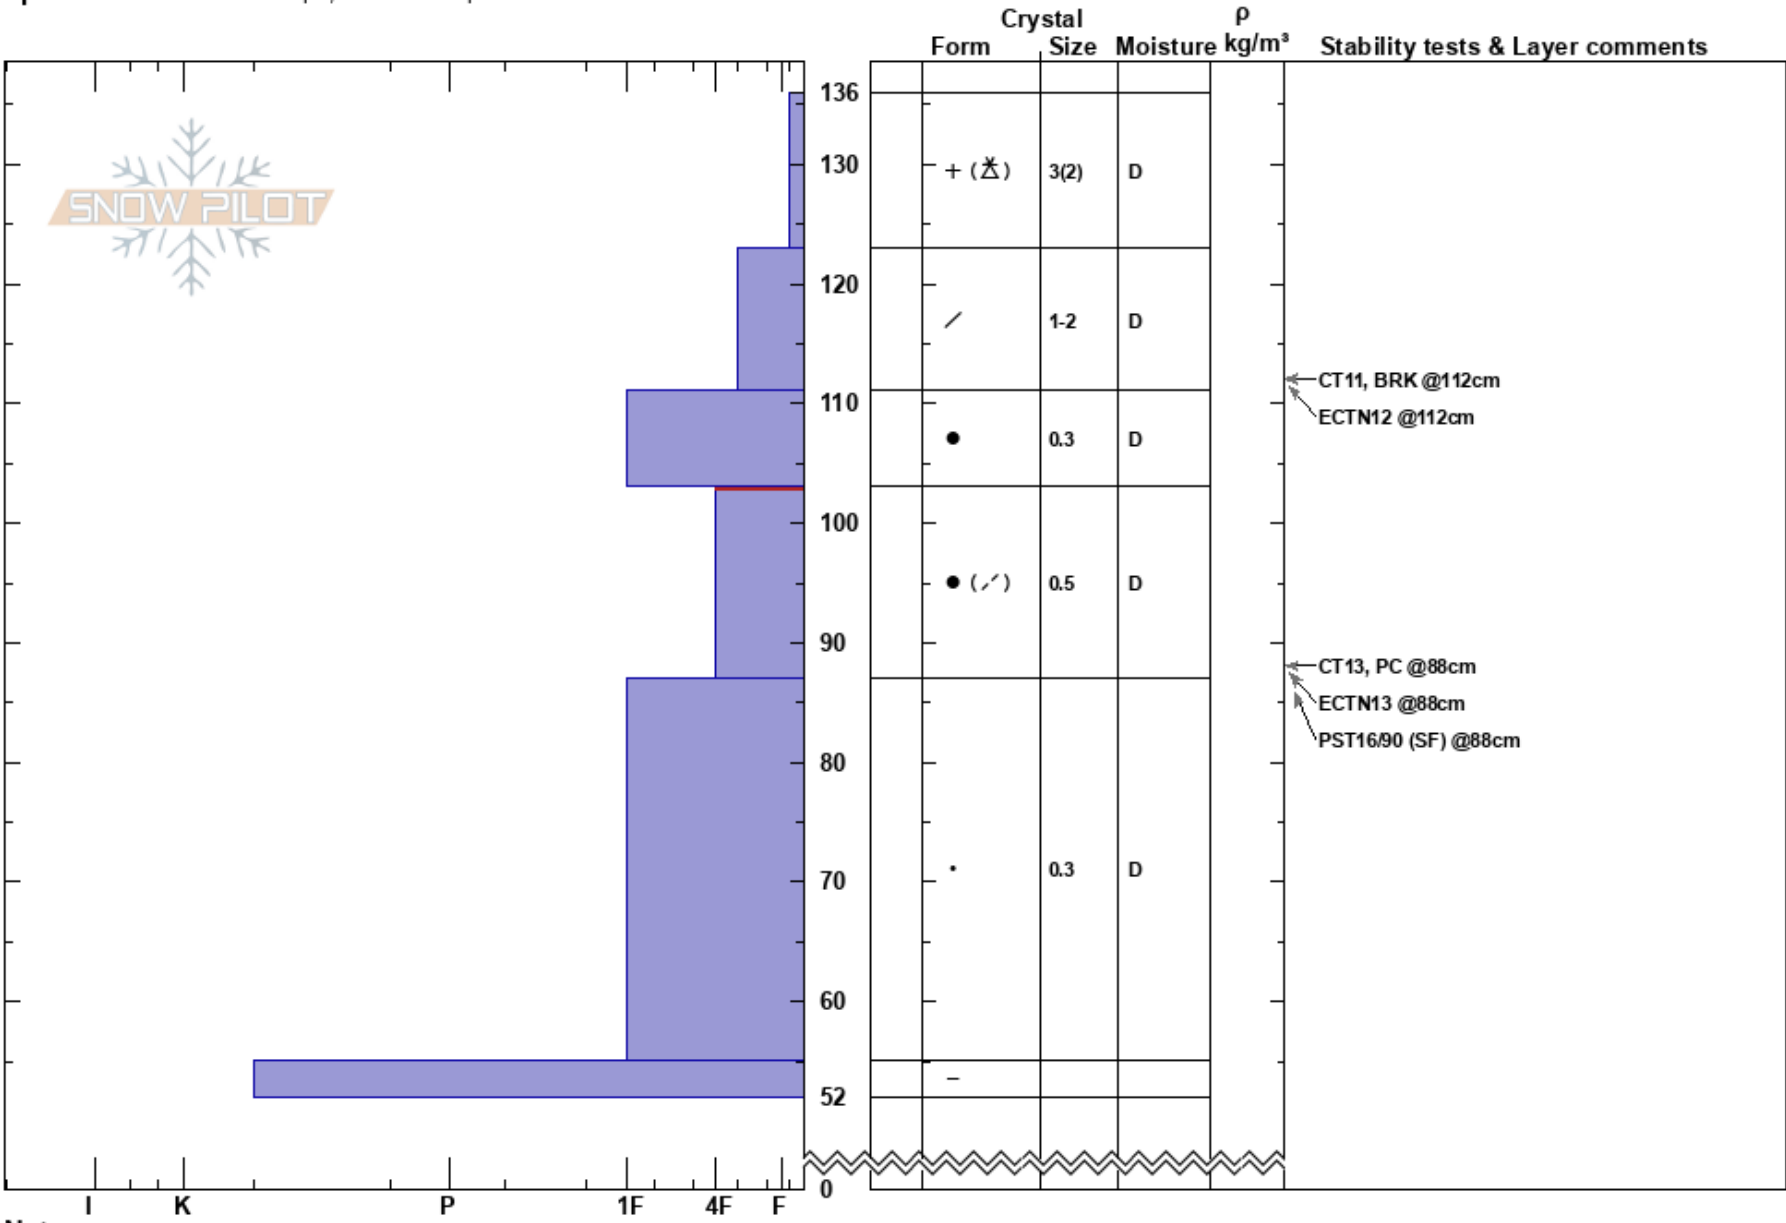

Передовая Mikhail Ryabchikov
 Baikal 05/12/2024 - 13:15
 Russia Co-ord: 51.40168N, 104.84699E
Elevation: 1350 m **Slope Angle:** 35°
Aspect: SW **Wind Loading:** yes
Specifics: Ski tracks on slope; We skied slope

Stability: Good **HS:** 136 **Layer Notes:**
Air Temperature: PS: 32 103-87cm: Problematic layer
Sky Cover: OVC
Precipitation: S2
Wind: NW Light Breeze

Notes: