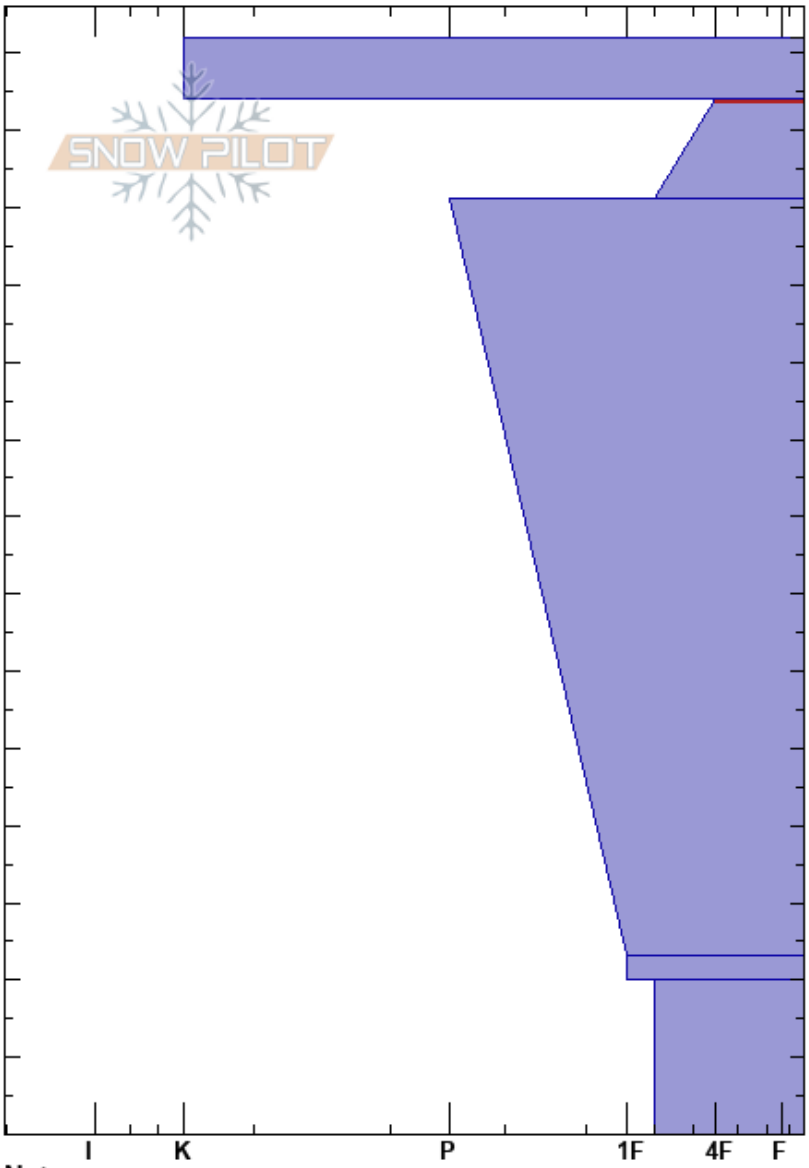

S. Colony, N
 Sangre de Cristo
 CO
Elevation: 11300 ft
Aspect: 350°
Specifics:

Rich Rogers
 12/04/2024 - 12:00pm
Co-ord: 13S 451728W 4201646N
Slope Angle: 22°
Wind Loading: previous

Stability: Fair
Air Temperature: -1°C
Sky Cover: CLR
Precipitation: NO
Wind: W Light Breeze

HS: 142
PF: 0
PS: 0
Layer Notes:
 134-121cm: Problematic layer

Height (cm)	Crystal		Moisture	ρ kg/m ³	Stability tests & Layer comments
	Form	Size			
142	•	0.5			
133	•	0.5			← CT4, SC @133cm ← ECTN4 @133cm RP w/ tap 5,6
120	/	1-1.5			
70	•	0.5			
21	⊙(□)	2			← CT24, SC @21cm ← DTN @21cm
10	□	2			
0					← ECTX

Notes: Wind drifted slope