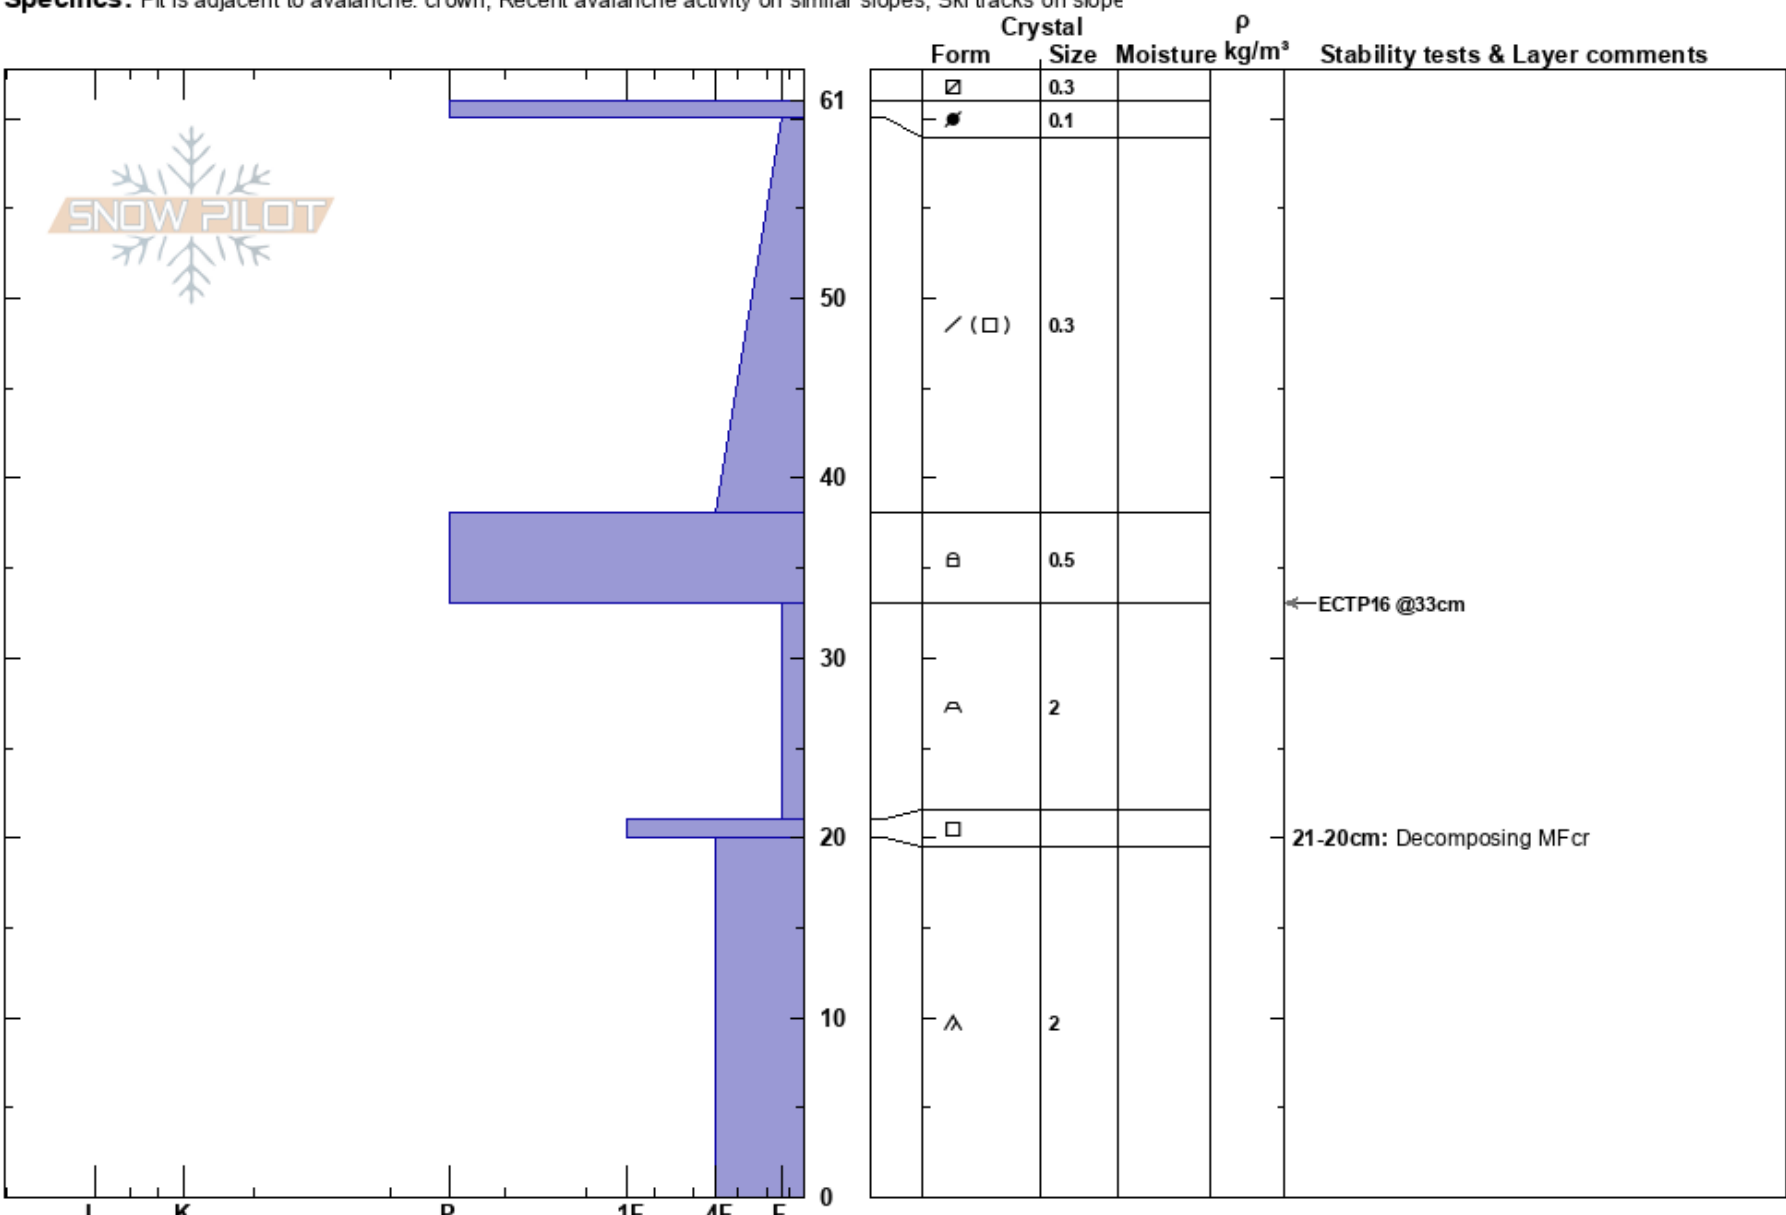

Mines 2
 Front Range
 CO
Elevation: 11800 ft
Aspect: N
Specifics: Pit is adjacent to avalanche: crown; Recent avalanche activity on similar slopes; Ski tracks on slope

Andrew McWilliams
 12/04/2024 - 11:30am
Co-ord: 39.79974N, -105.76713W
Slope Angle: 38°
Wind Loading: previous

Stability:
Air Temperature: -2°C
Sky Cover: CLR
Precipitation: NO
Wind: N Light Breeze

HS:61
PF:60
PS:5
Layer Notes:
 33-21cm: Problematic layer
 21-20cm: Decomposing MFcr

Notes: The avalanche broke on the decomposing MFcr about 20cm from the ground in some places. It stepped down and mostly ran on the ground. There was a similar slide in the adjacent path.