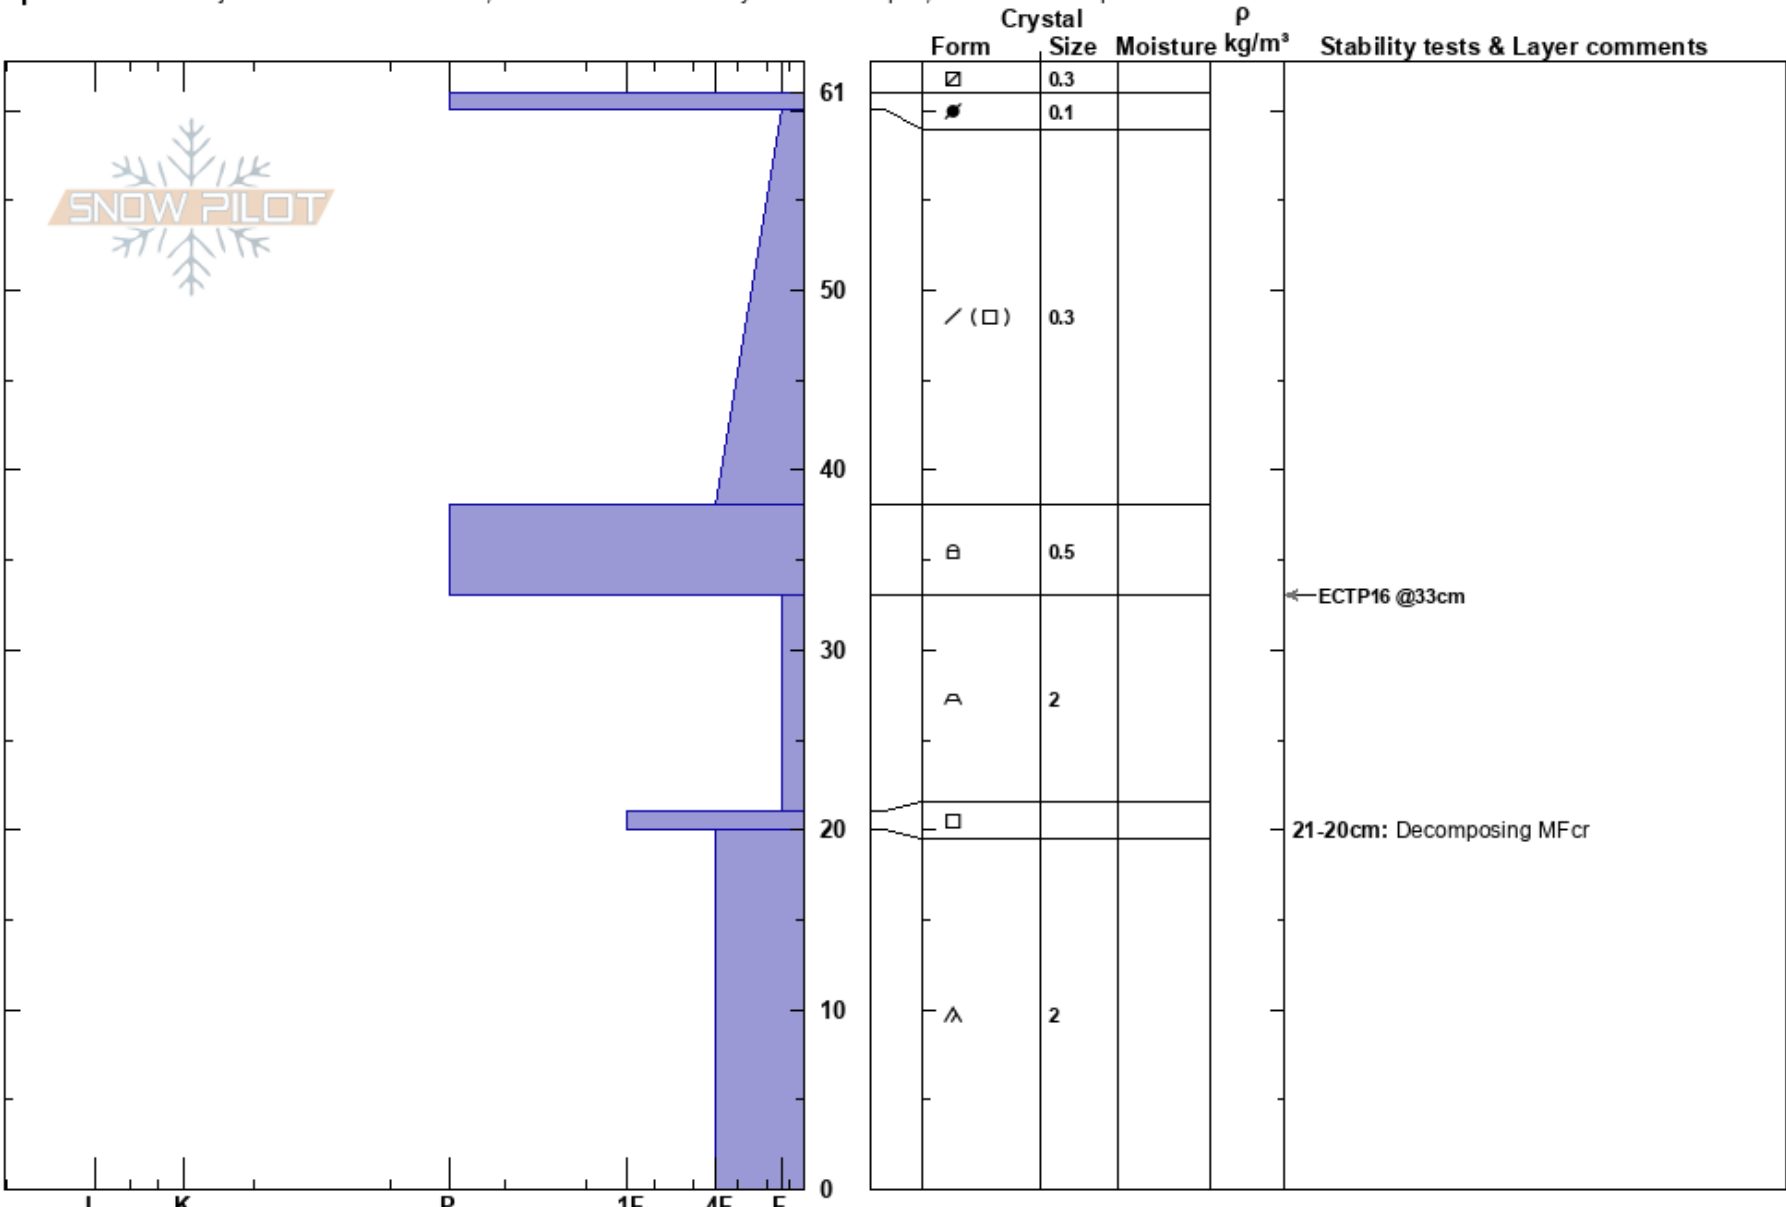

Mines 2
 Front Range
 CO
Elevation: 11800 ft
Aspect: N
Specifics: Pit is adjacent to avalanche: crown; Recent avalanche activity on similar slopes; Ski tracks on slope

Andrew McWilliams
 12/04/2024 - 11:30am
Co-ord: 39.79974N, -105.76713W
Slope Angle: 38°
Wind Loading: previous

Stability:
Air Temperature: -2°C
Sky Cover: CLR
Precipitation: NO
Wind: N Light Breeze

HS:61
PF:60
PS:5
Layer Notes:
 33-21cm: Problematic layer
 21-20cm: Decomposing MFcr

Notes: The avalanche broke on the decomposing MFcr about 20cm from the ground in some places. It stepped down and mostly ran on the ground. There was a similar slide in the adjacent path.