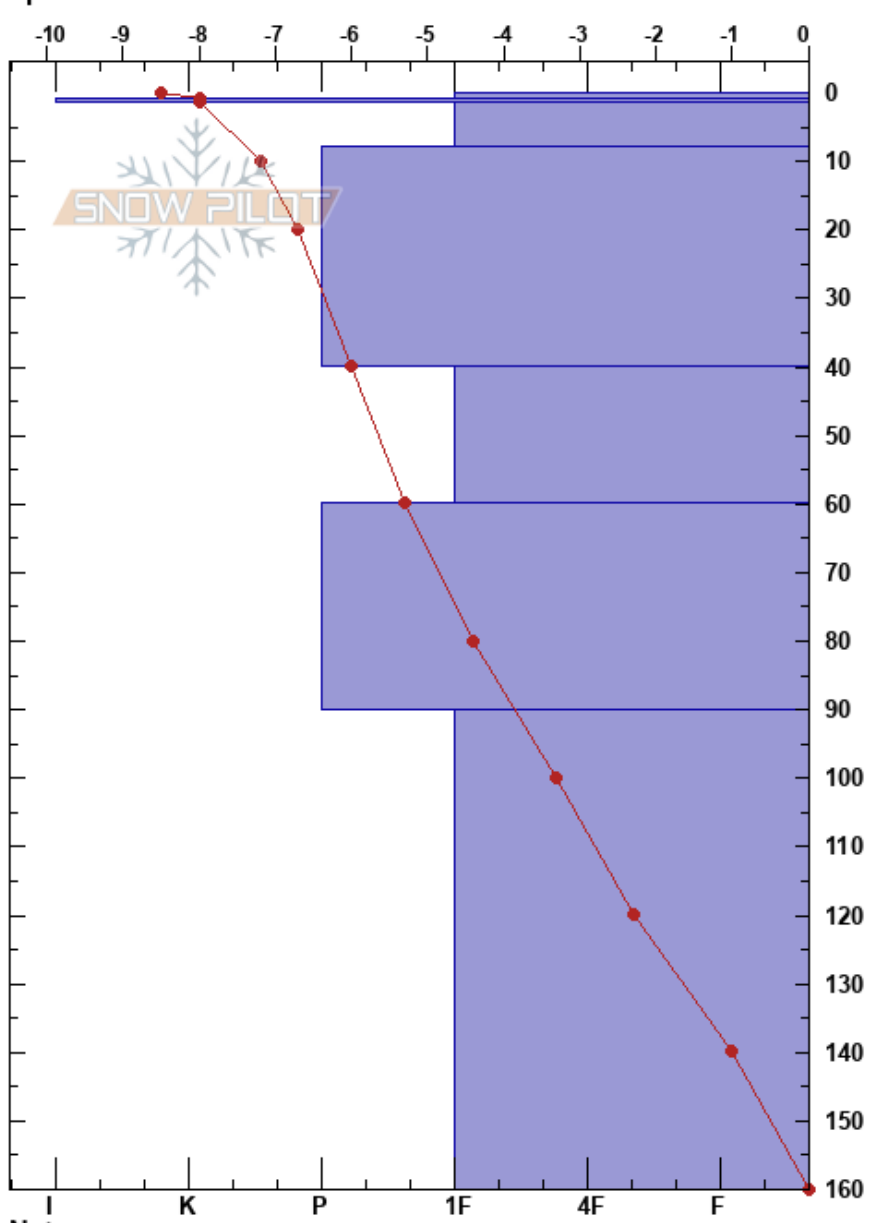

2018 02 11 Team1A
 Gåsefjellet
 Norway
 Elevation: 452 m
 Aspect: W
 Specifics:

Daniel Ravnholt
 11/02/2018 - 10:36
 Co-ord: 34W DB 15292 70938
 Slope Angle: 20°
 Wind Loading:

Stability:
 Air Temperature: -6.6°C PF:4
 Sky Cover: CLR
 Precipitation: NO
 Wind: NE Light Breeze

Layer Notes:

Form	Crystal		ρ kg/m ³	Stability tests & Layer comments
	Size	Moisture		
•	0.5	D		
■		D		
•	0.3	D		
♡		D		
•	0.3	D		
♡		D		
♡ (⊕)	1.5	D		

Notes:

CTN