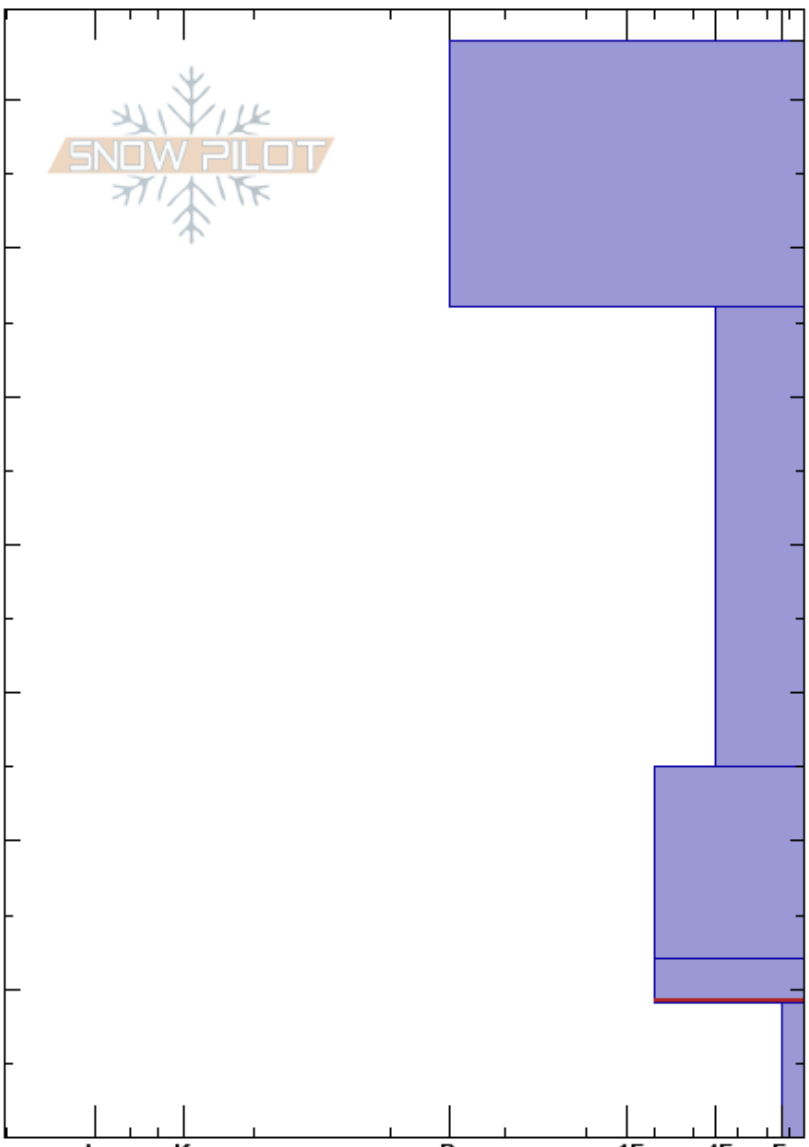

241204 Professor
 Loveland Pass
 CO
Elevation: 12247 ft
Aspect: SE
Specifics:

Ryan Zarter
 12/04/2024 - 12:00pm
Co-ord: 39.65880N, -105.87910W
Slope Angle: 33°
Wind Loading: previous

Stability:
Air Temperature: -2°C
Sky Cover: CLR
Precipitation: NO
Wind: Calm

HS:74
PF:5
PS:0

Layer Notes:
 12-9cm: Problematic layer

Crystal Form	Crystal Size	Moisture	ρ kg/m ³	Stability tests & Layer comments
☐	1			
•	0.5	D		
☐	1	D		← ECTP11 @56cm
☐	1	D		
☐	1	D		
⊙(☐)	(2)	D		← ECTP12 @9cm ← ECTP16 @9cm
☐	2	D		