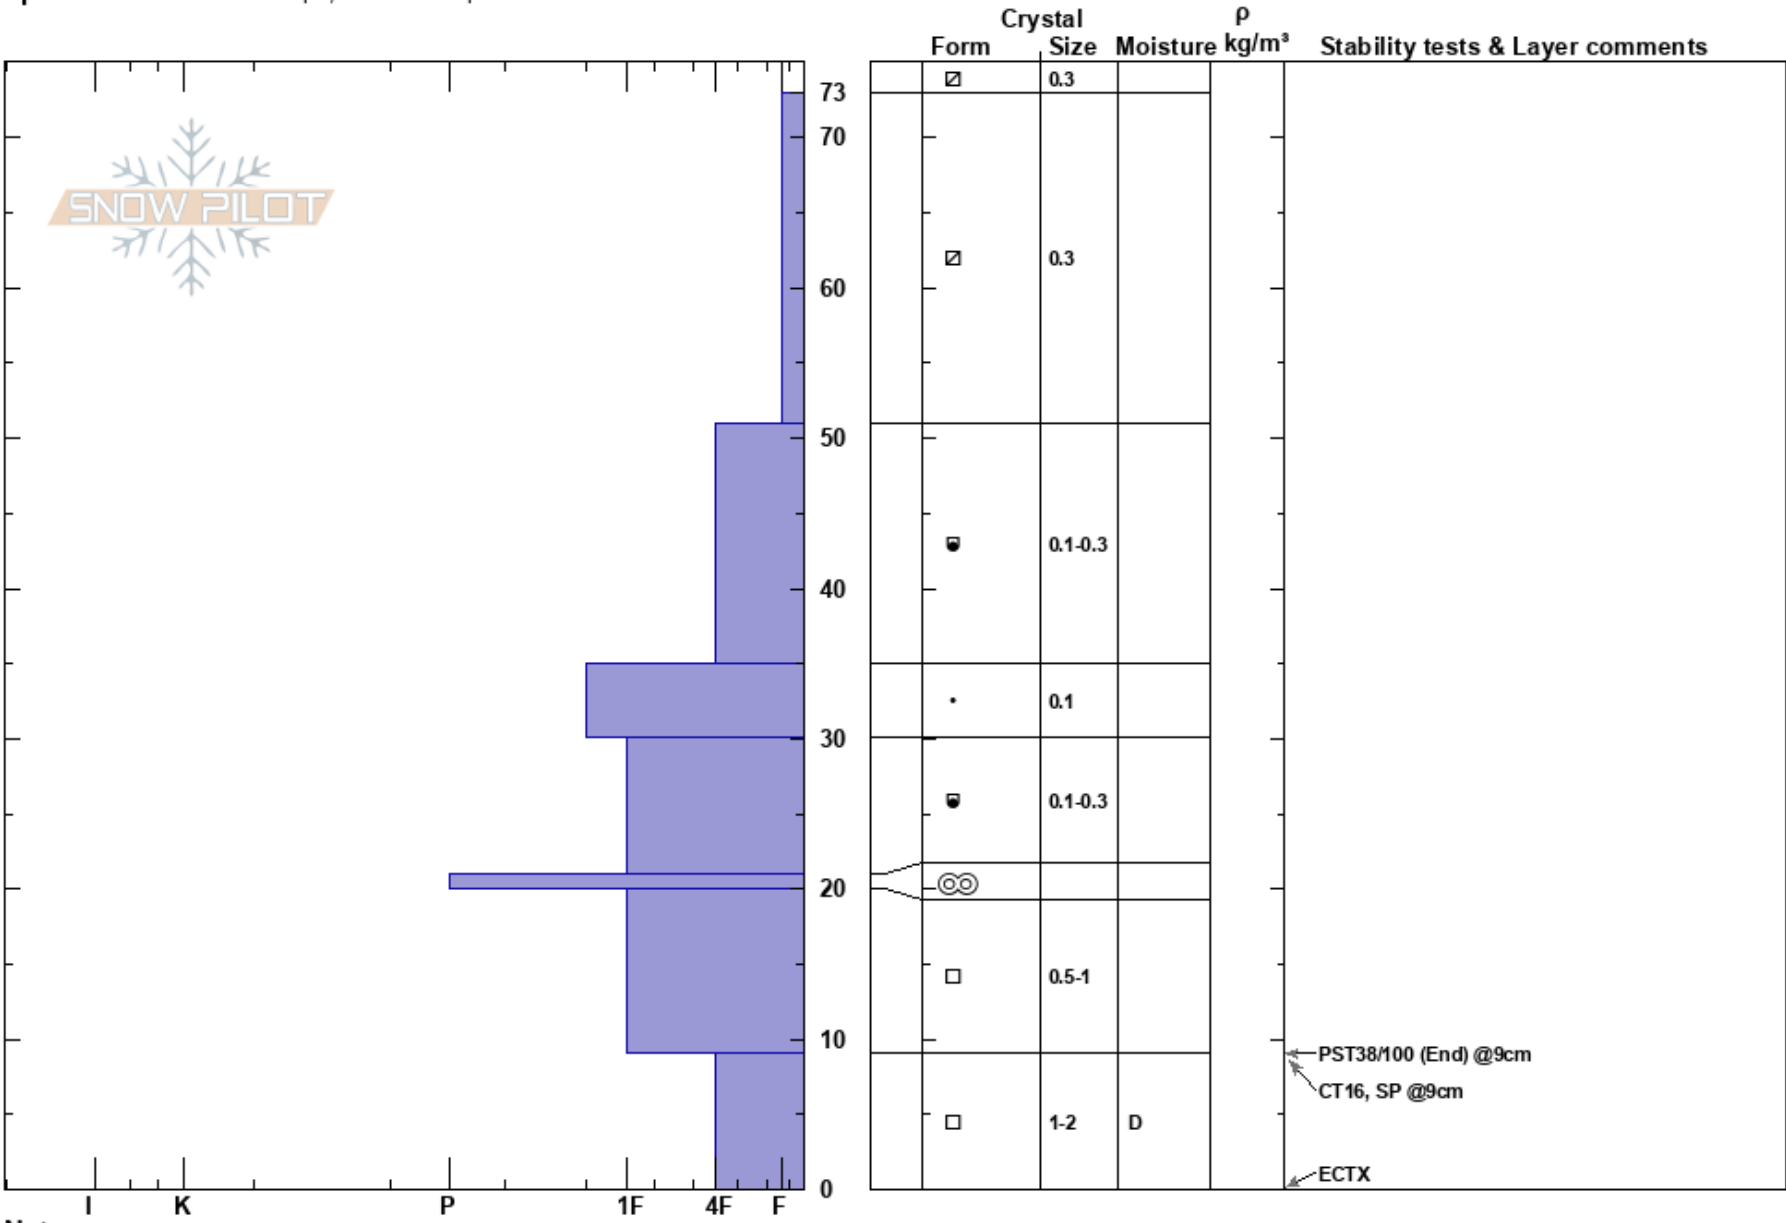

Fireplug
 Carson Range
 NV
 Elevation: 9137 ft
 Aspect: N
 Specifics: Ski tracks on slope; We skied slope

Mike Galgay
 12/04/2024 - 11:30am
 Co-ord: 39.32536N, -119.90450W
 Slope Angle: 30°
 Wind Loading: no

Stability: Good
 Air Temperature:
 Sky Cover: CLR
 Precipitation: NO
 Wind: Calm

HS:73
 PF:25 9-0cm:Problematic layer
 PS: 10

PST38/100 (End) @9cm
 CT16, SP @9cm
 ECTX

Notes: