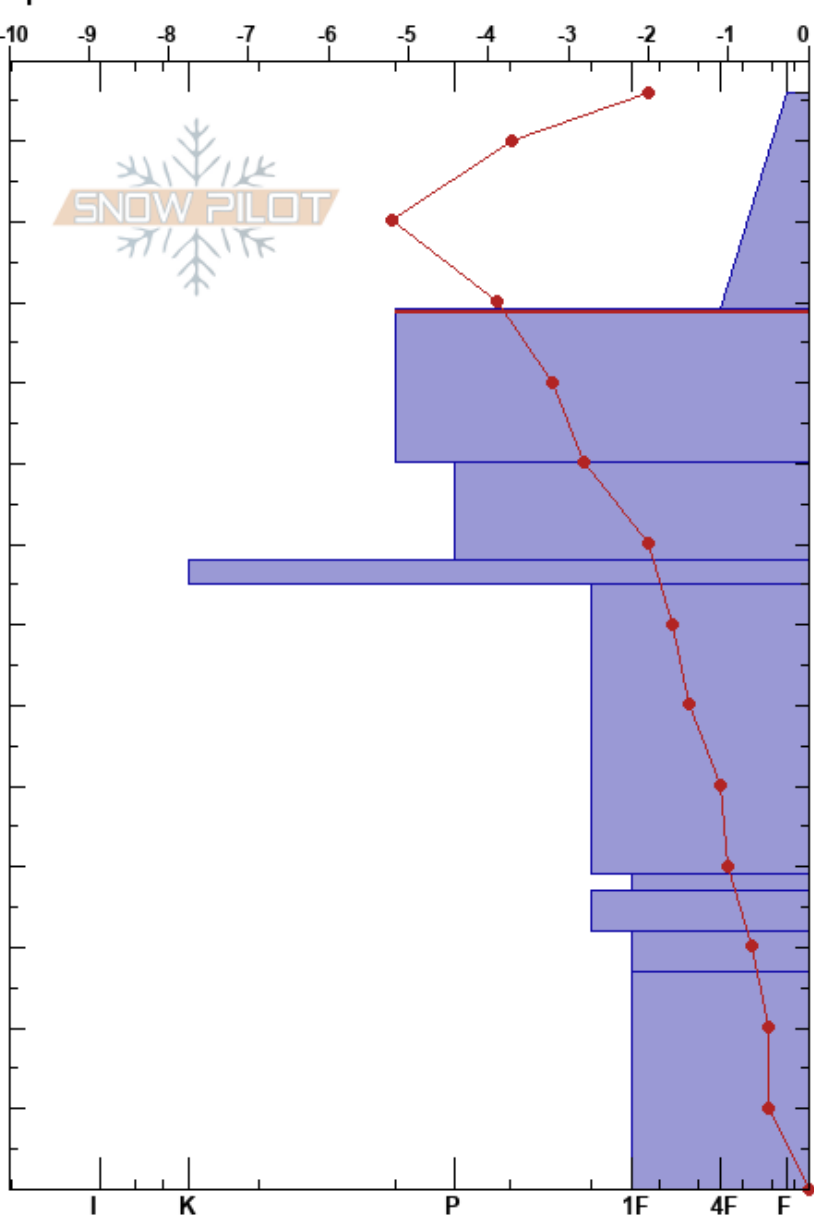

East wall near Stevens
 Silver Valley Area
 ID
 Elevation: 1965 m
 Aspect: E
 Specifics:

izzy davis
 12/04/2024 - 10:45am
 Co-ord: 47.42832N, -115.78159W
 Slope Angle: 27°
 Wind Loading: no

Stability:
 Air Temperature: -0.9°C
 Sky Cover: CLR
 Precipitation: NO
 Wind: SW Light Breeze

HS:136
 PF:20
 PS:10
 109-90cm: small graupel below
 109-90cm: Problematic layer

| Form | Crystal | | ρ kg/m ³ | Stability tests & Layer comments |
|------|---------|----------|-----------------------------|----------------------------------|
| | Size | Moisture | | |
| - | | | | |
| ☐ | 1 | | | |
| = | | | | 109-90cm: small graupel below |
| ☐ | 0.5 | | | |
| = | | | | |
| . | 0.3 | | | |
| ☐ | 3 | | | |
| . | 0.3 | | | |
| = | | | | |
| . | 0.3 | M | | |