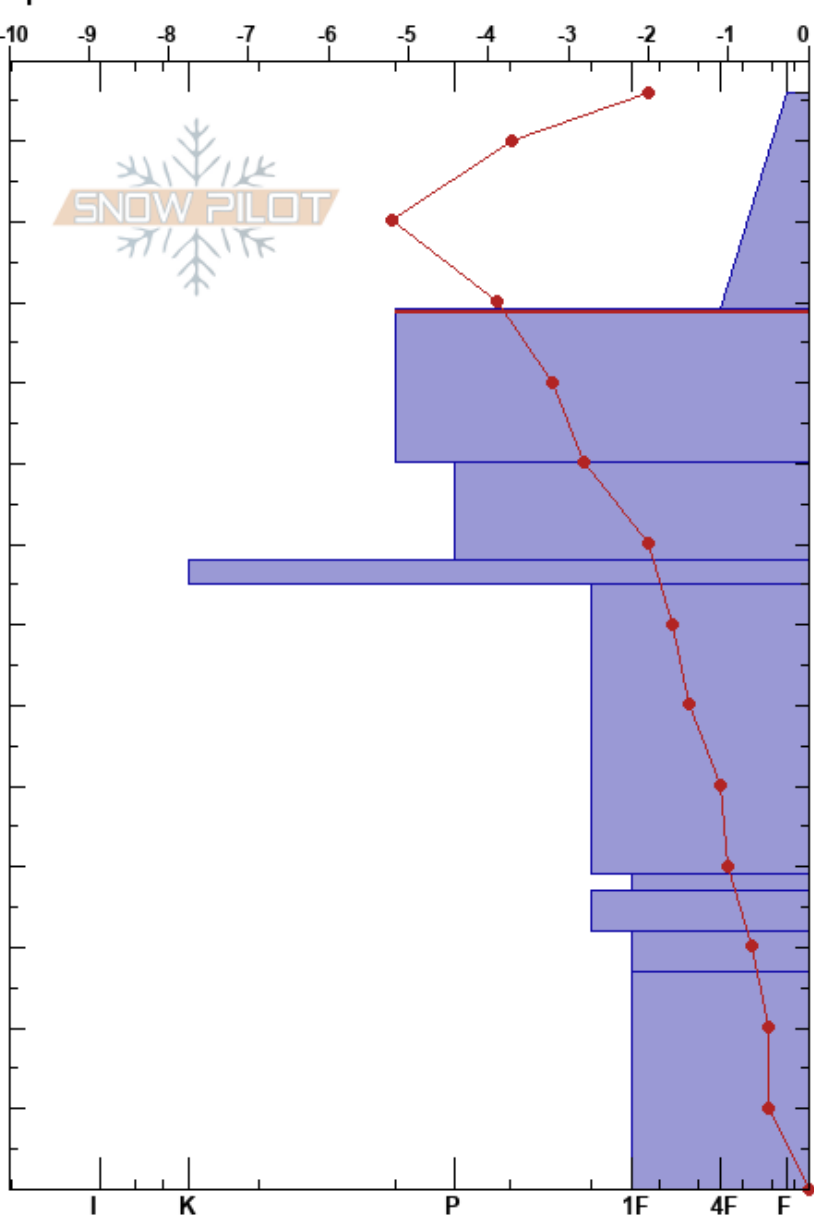

East wall near Stevens  
 Silver Valley Area  
 ID  
 Elevation: 1965 m  
 Aspect: E  
 Specifics:

izzy davis  
 12/04/2024 - 10:45am  
 Co-ord: 47.42832N, -115.78159W  
 Slope Angle: 27°  
 Wind Loading: no

Stability:  
 Air Temperature: -0.9°C  
 Sky Cover: CLR  
 Precipitation: NO  
 Wind: SW Light Breeze

HS:136  
 PF:20  
 PS:10  
 109-90cm: small graupel below  
 109-90cm: Problematic layer

Form	Crystal		$\rho$ kg/m <sup>3</sup>	Stability tests & Layer comments
	Size	Moisture		
-				
☐	1			
=				109-90cm: small graupel below
☐	0.5			
=				
.	0.3			
⊗	3			
.	0.3			
=				
.	0.3	M		