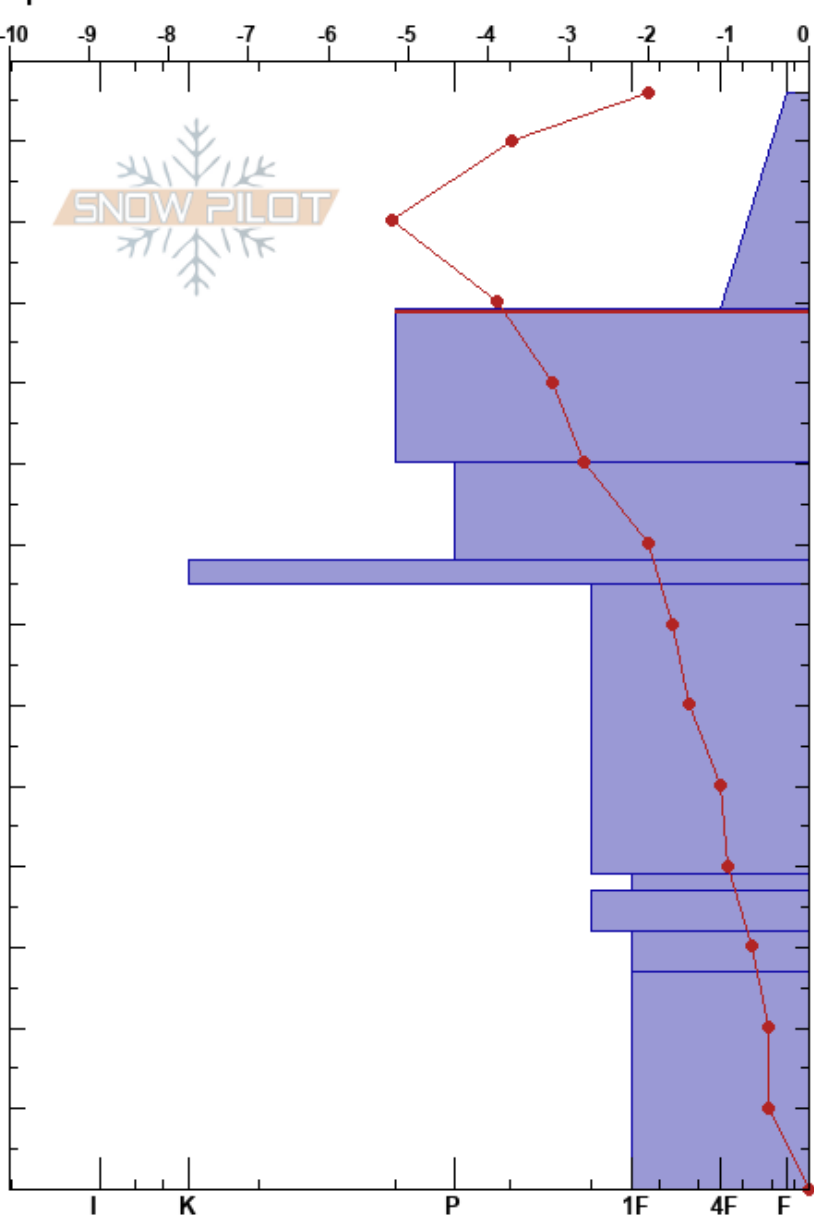

East wall near Stevens
 Silver Valley Area
 ID
 Elevation: 1965 m
 Aspect: E
 Specifics:

izzy davis
 12/04/2024 - 10:45am
 Co-ord: 47.42832N, -115.78159W
 Slope Angle: 27°
 Wind Loading: no

Stability:
 Air Temperature: -0.9°C
 Sky Cover: CLR
 Precipitation: NO
 Wind: SW Light Breeze

HS:136
 PF:20
 PS: 10
 109-90cm: small graupel below
 109-90cm: Problematic layer

Form	Crystal		ρ kg/m ³	Stability tests & Layer comments
	Size	Moisture		
-				
☐	1			
=				109-90cm: small graupel below
☐	0.5			
=				
.	0.3			
⊗	3			
.	0.3			
=				
.	0.3	M		