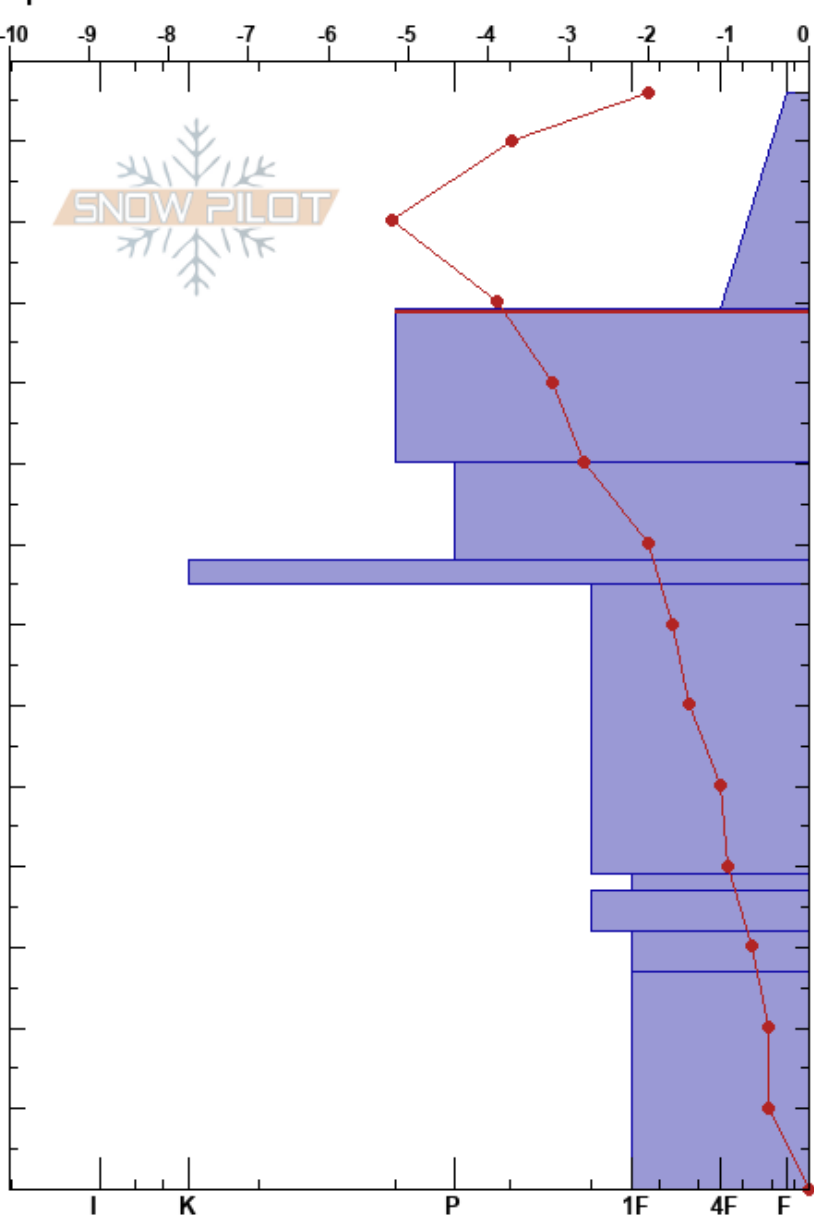

East wall near Stevens  
 Silver Valley Area  
 ID  
 Elevation: 1965 m  
 Aspect: E  
 Specifics:

izzy davis  
 12/04/2024 - 10:45am  
 Co-ord: 47.42832N, -115.78159W  
 Slope Angle: 27°  
 Wind Loading: no

Stability:  
 Air Temperature: -0.9°C  
 Sky Cover: CLR  
 Precipitation: NO  
 Wind: SW Light Breeze

HS:136  
 PF:20  
 PS: 10  
 109-90cm: small graupel below  
 109-90cm: Problematic layer

Form	Crystal		$\rho$ kg/m <sup>3</sup>	Stability tests & Layer comments
	Size	Moisture		
-				
☐	1			
=				109-90cm: small graupel below
☐	0.5			
=				
.	0.3			
☐	3			
.	0.3			
=				
.	0.3	M		