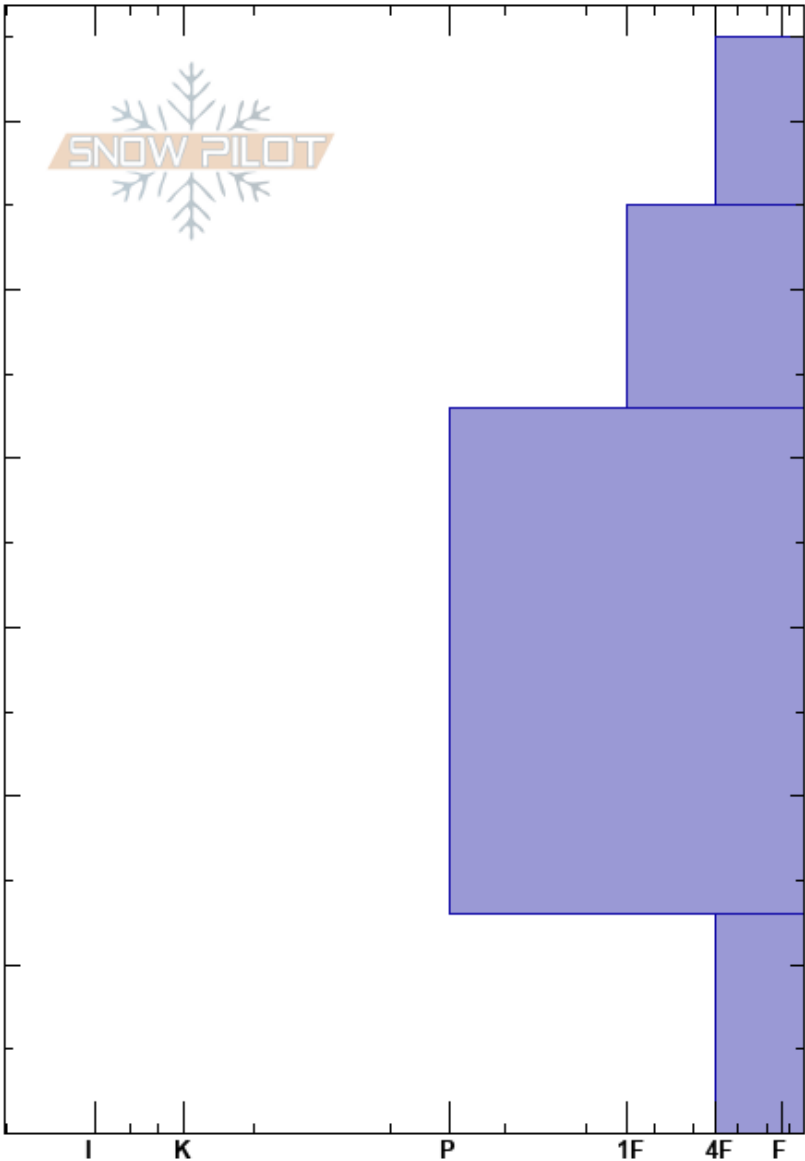

Guardsmand
Wasatch Range
UT
Elevation: 9253 ft
Aspect: NW
Specifics:

albert mandell
12/04/2024 - 2:00pm
Co-ord: 40.61465N, -111.56482W
Slope Angle: 21°
Wind Loading:

Stability: **HS:65**
Air Temperature: -1°C **PF:25** 13-0cm: Problematic layer
Sky Cover: **PS:9**
Precipitation: NO
Wind:

Crystal Form	Crystal Size	Moisture	ρ kg/m ³	Stability tests & Layer comments
	4.5			← ECTP26 @8cm
				← CT21, SP @0cm

Notes: